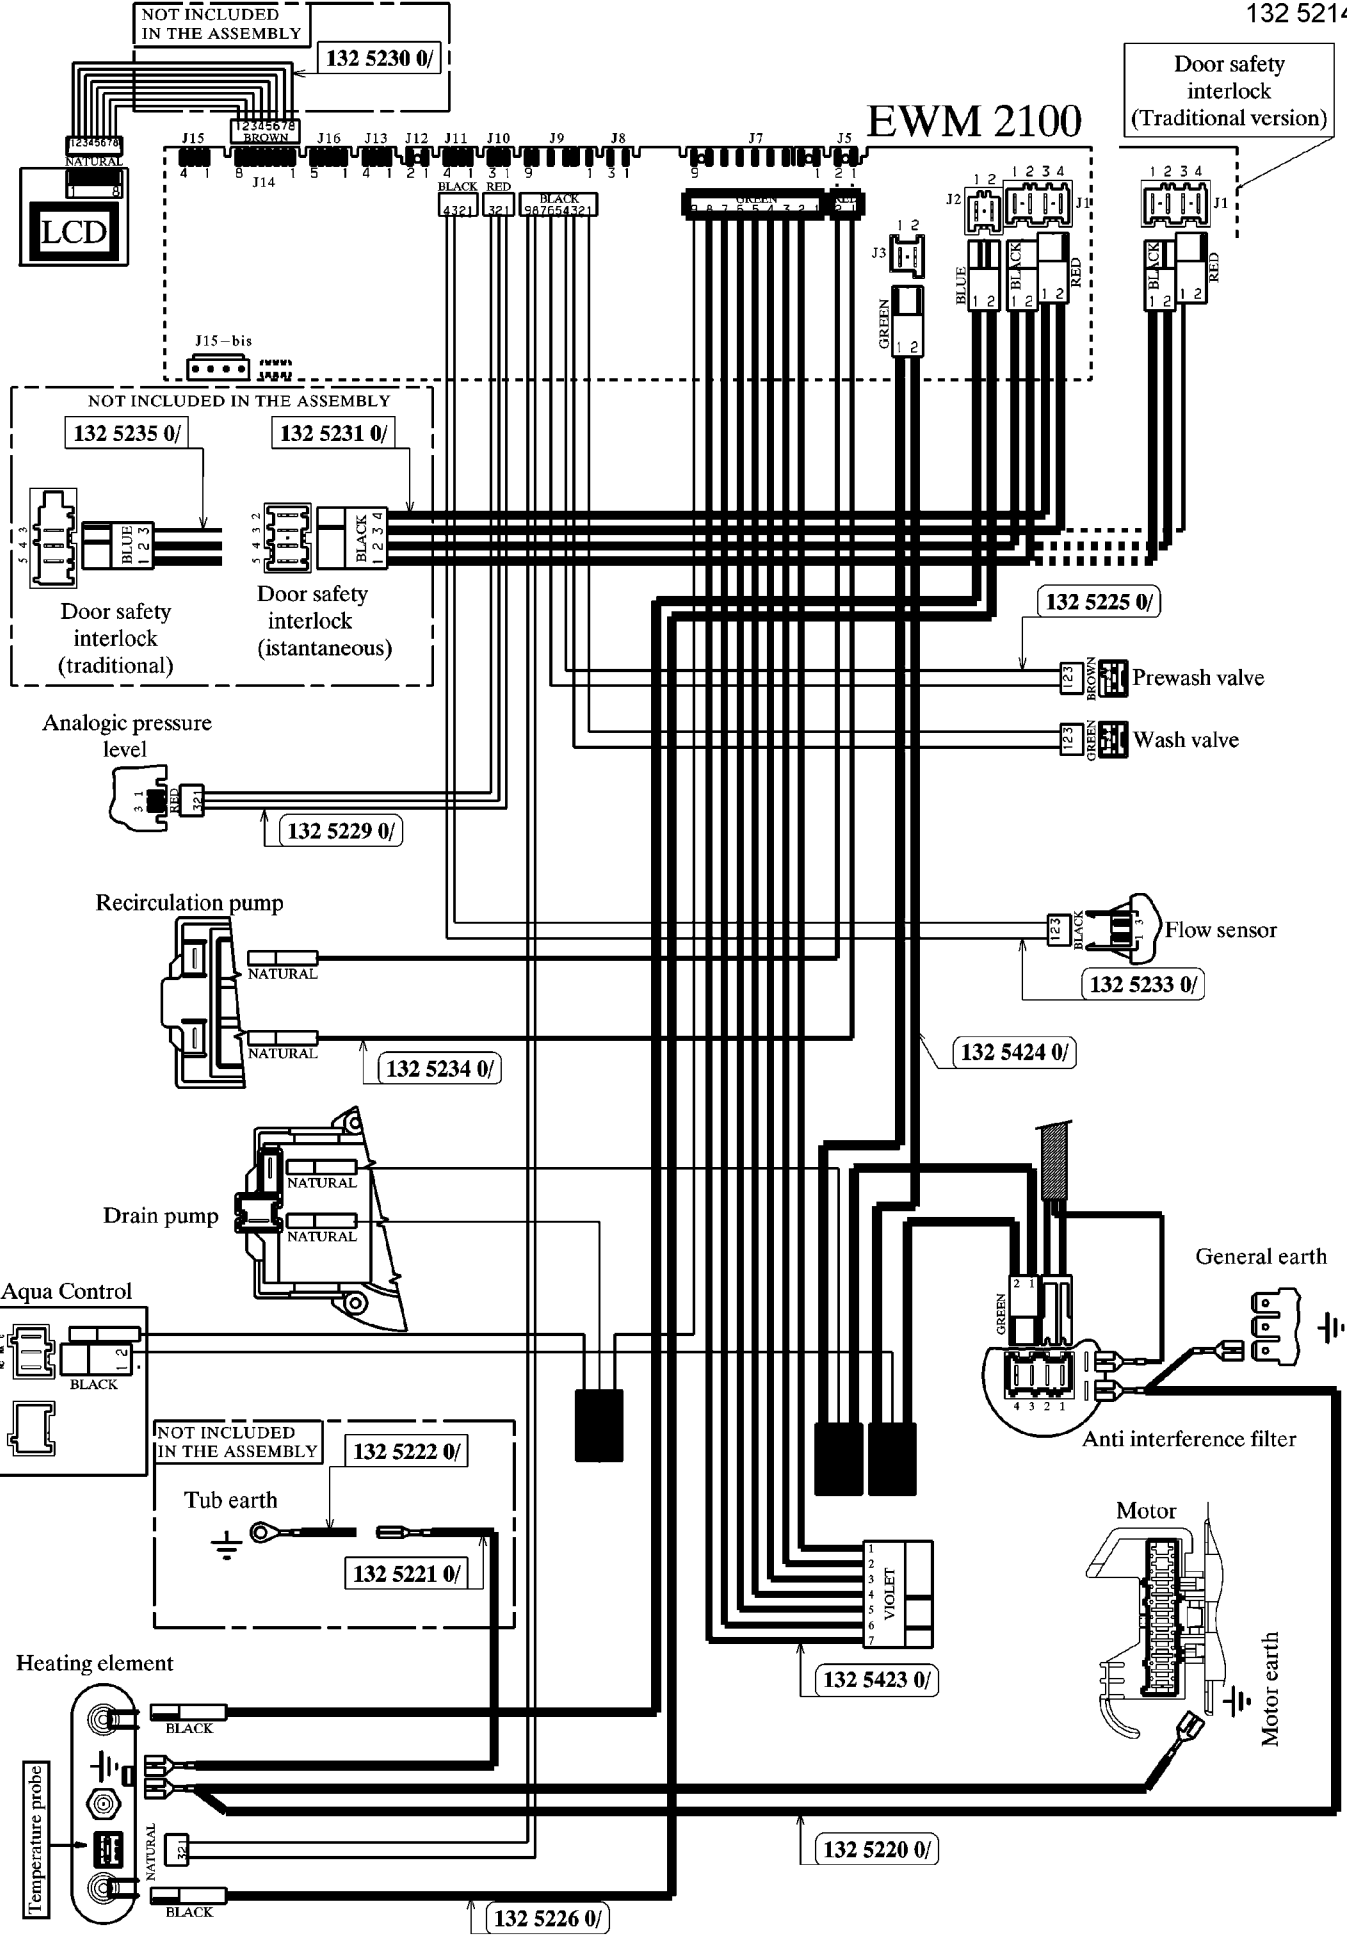

EWM 2100

NOT INCLUDED IN THE ASSEMBLY

132 5230 0/

Door safety interlock (Traditional version)

12345678
NATURAL

J15

12345678
BROWN

J16