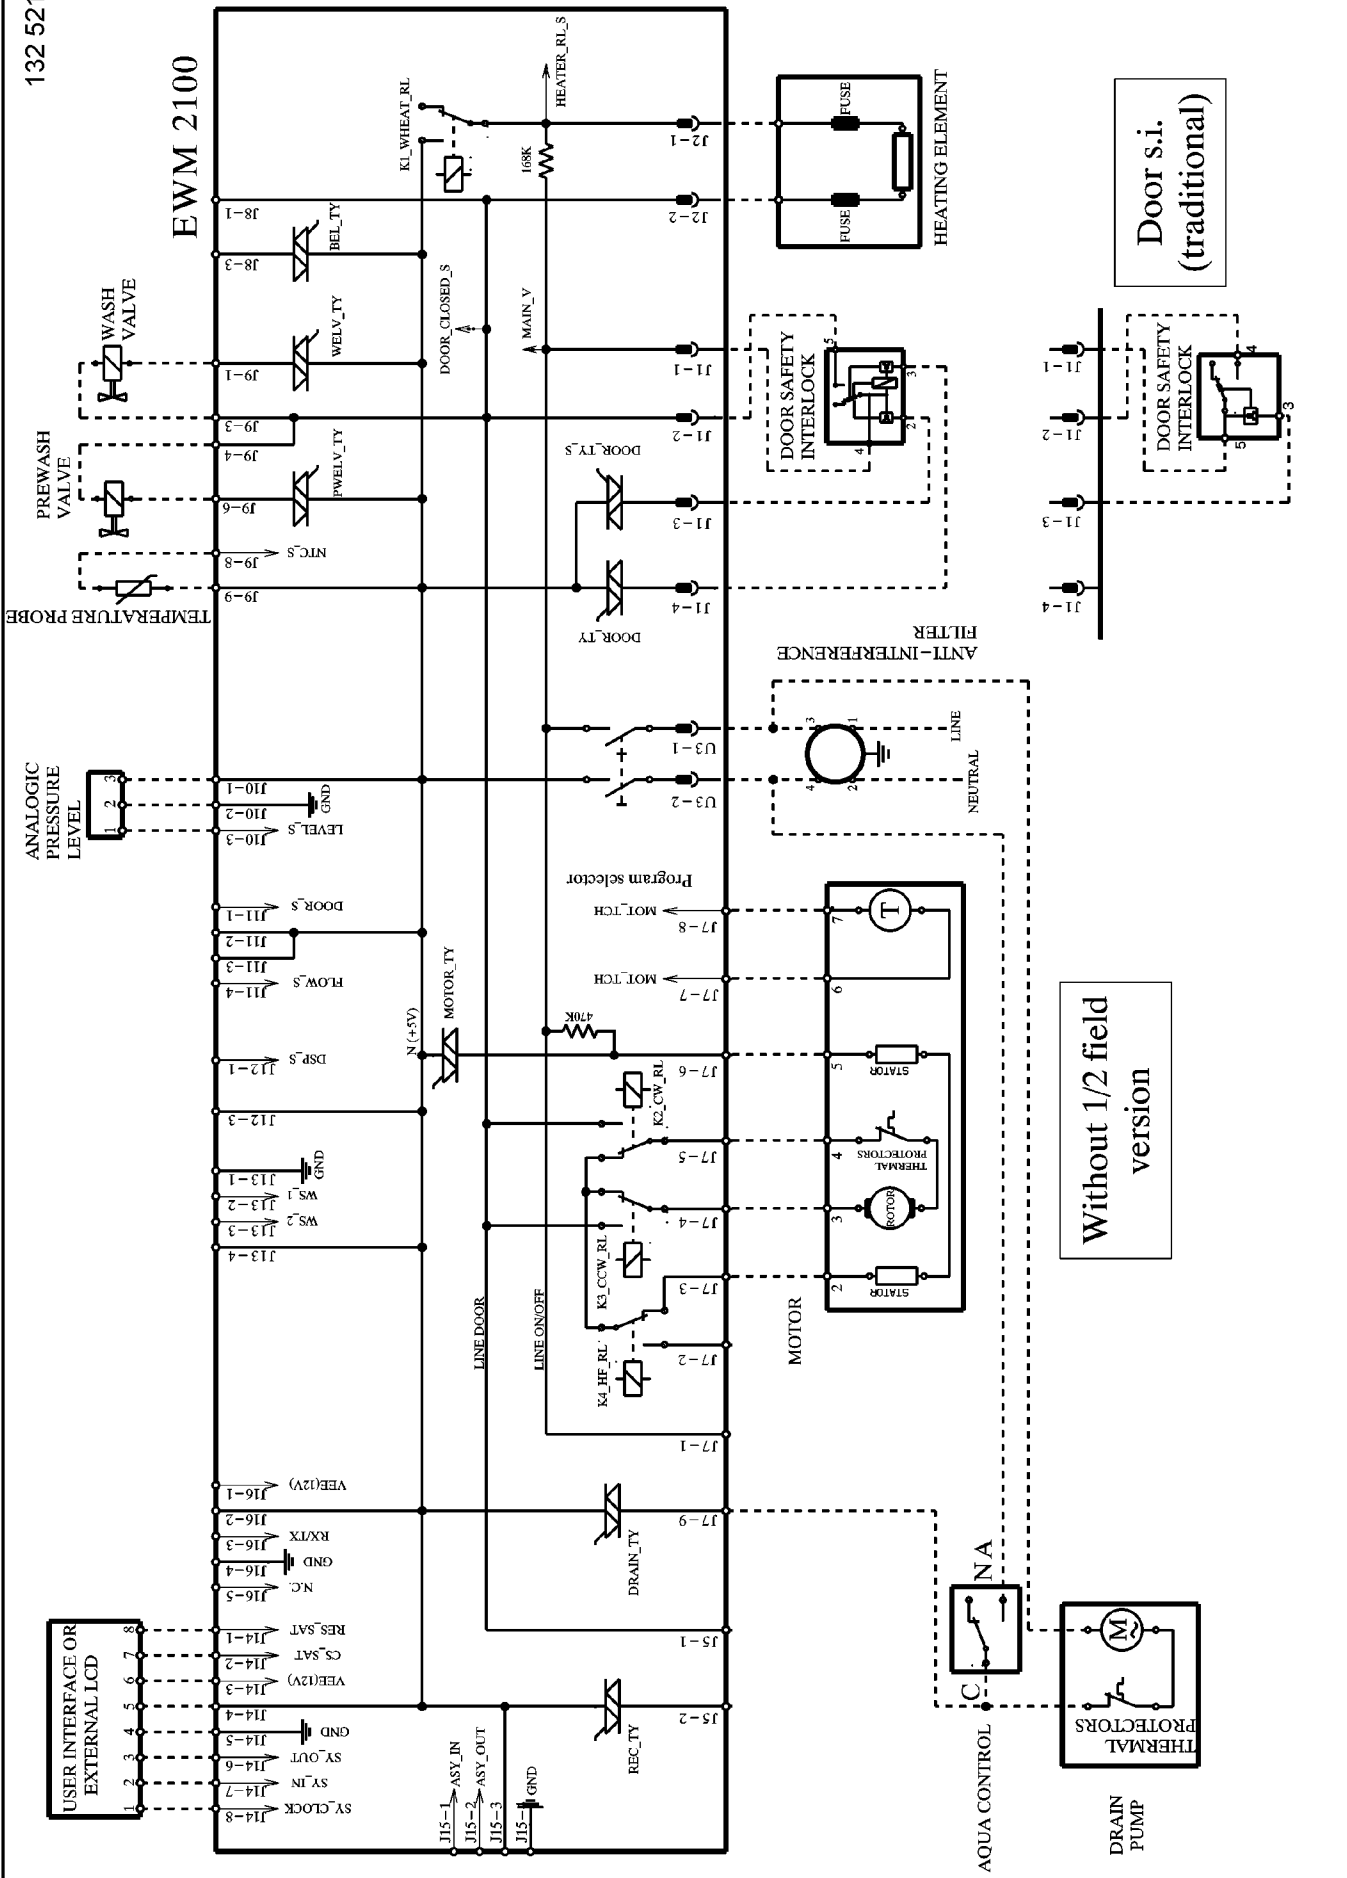

EWM 2100

Door s.i.
(traditional)

Without 1/2 field
version

USER INTERFACE OR
EXTERNAL LCD

ANALOGIC
PRESSURE
LEVEL

TEMPERATURE PROBE

PREWASH
VALVE

WASH
VALVE