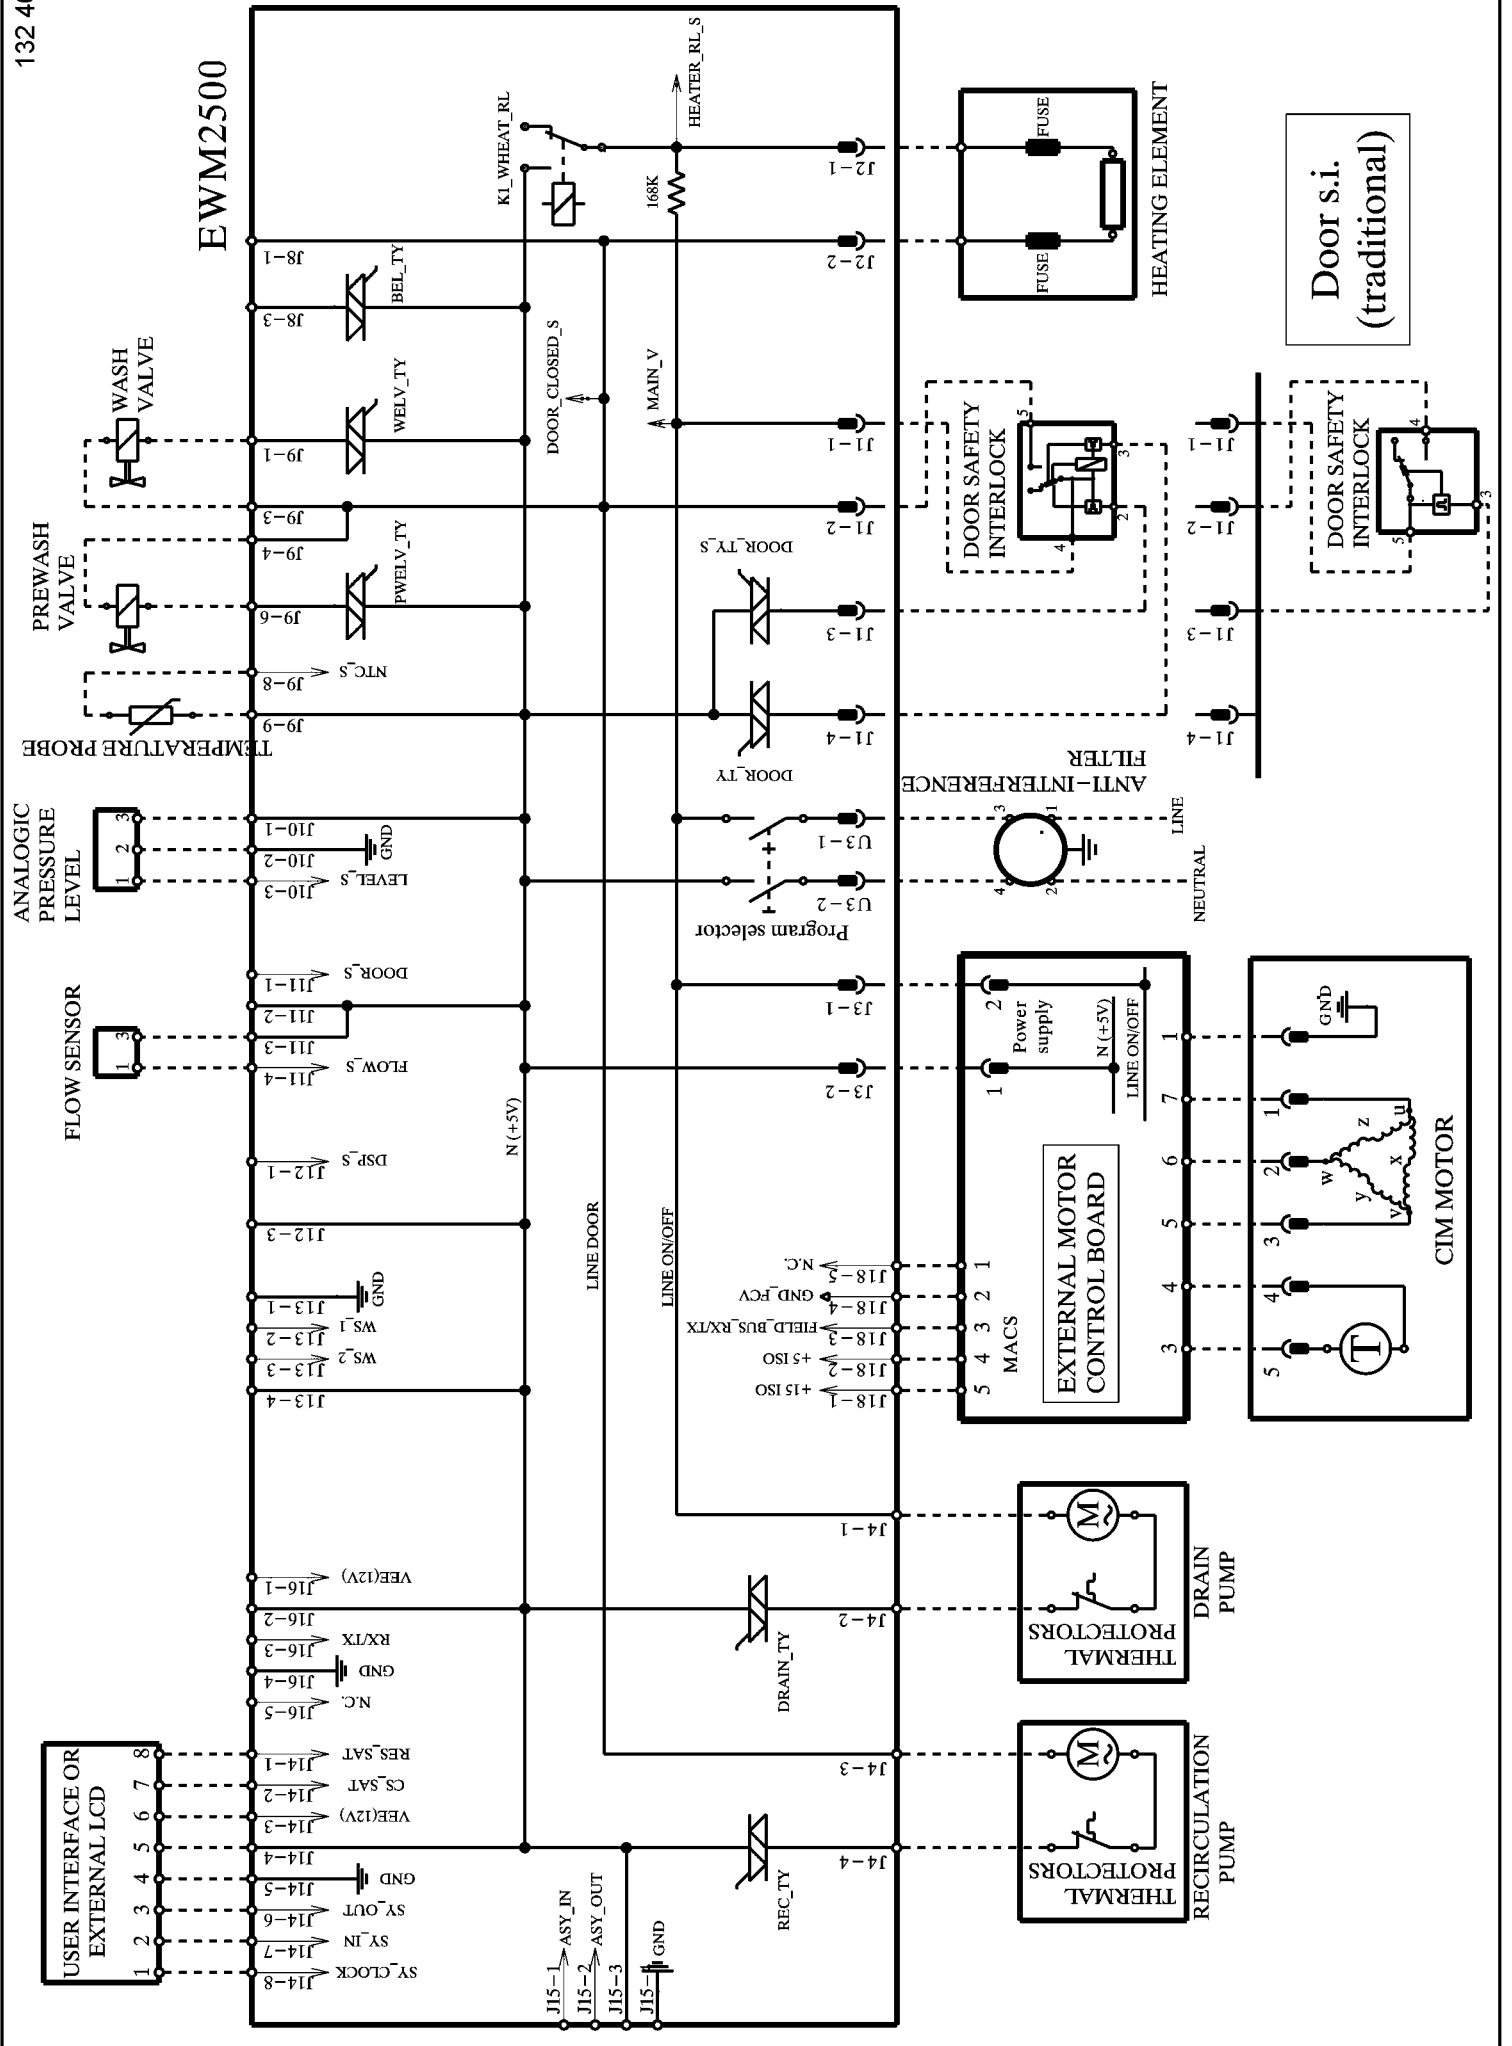

EWM2500

Door s.i.
(traditional)