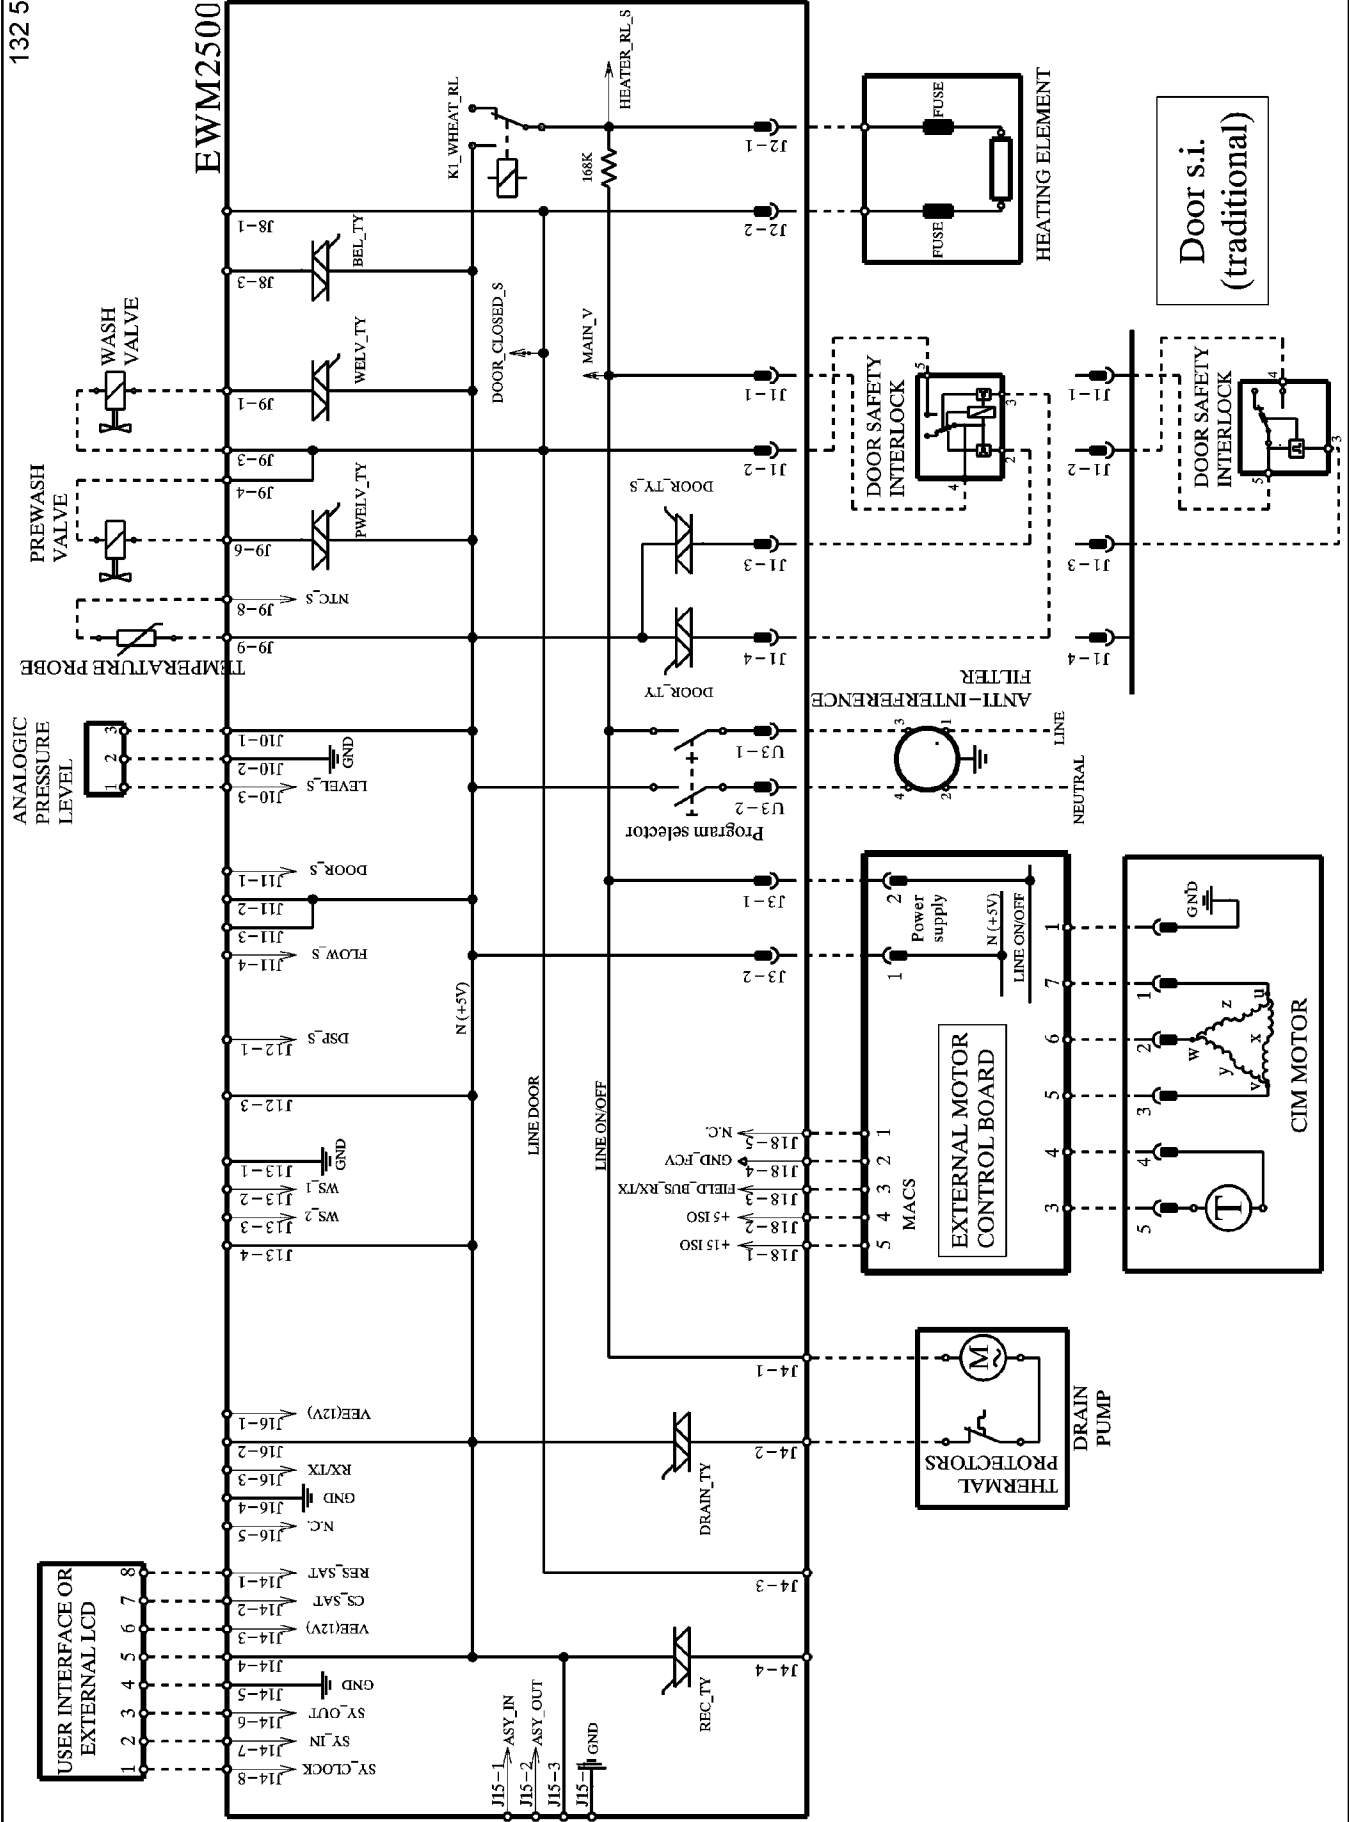

EWM2500

Door s.i.
(traditional)

EXTERNAL MOTOR CONTROL BOARD