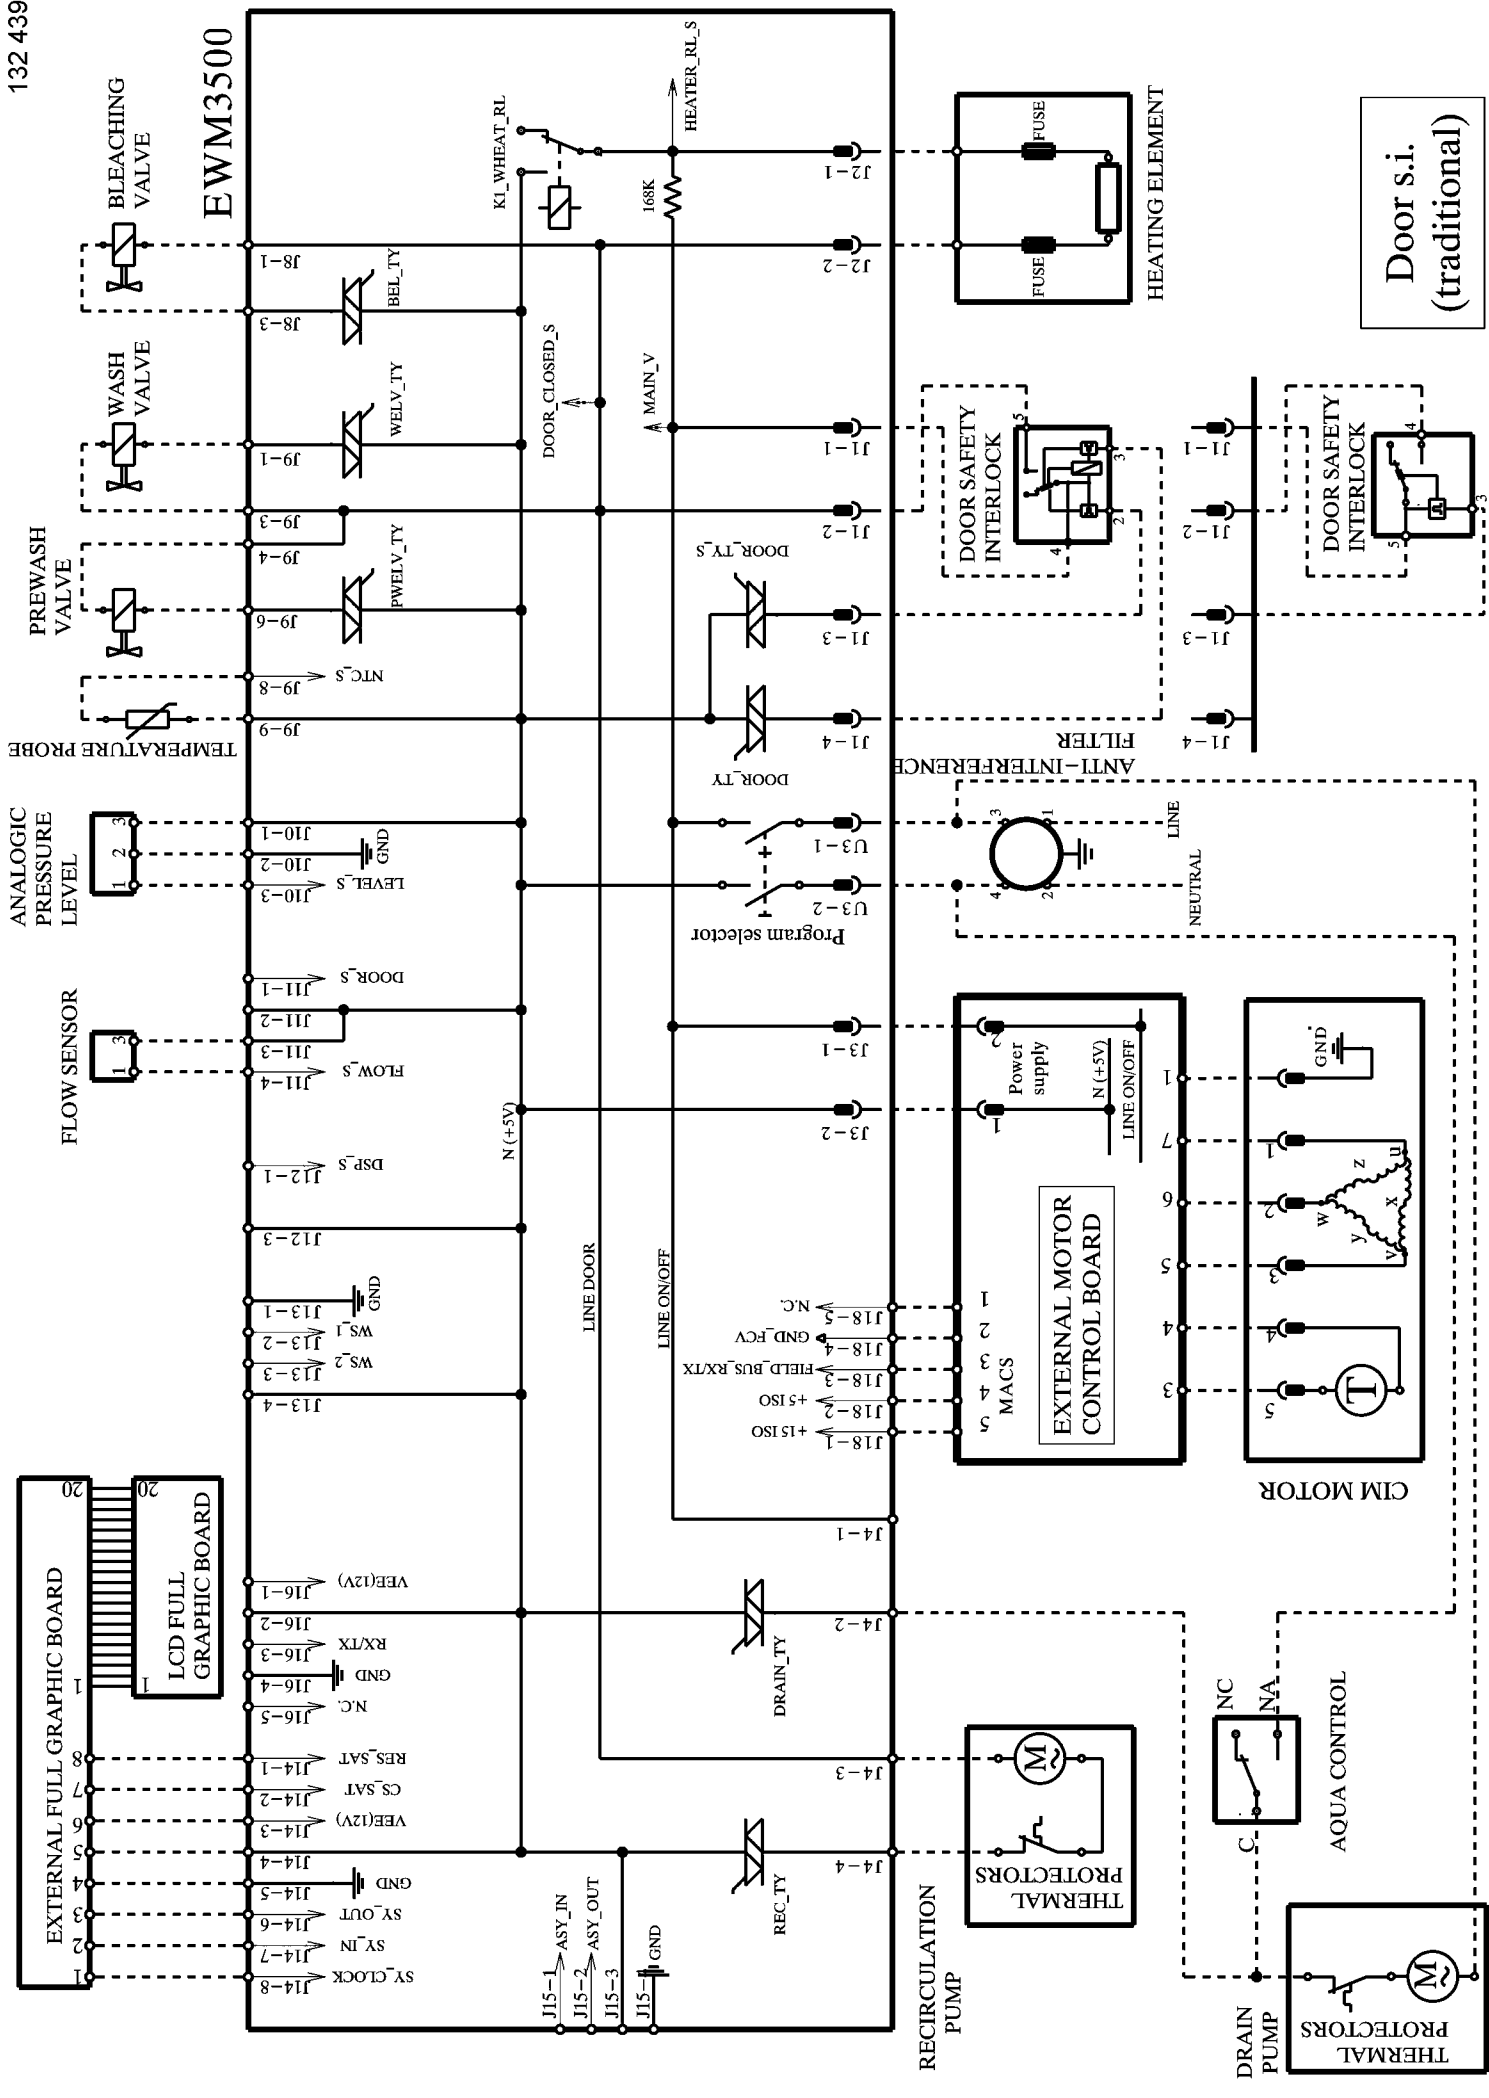

EWM3500

Door s.i.
(traditional)