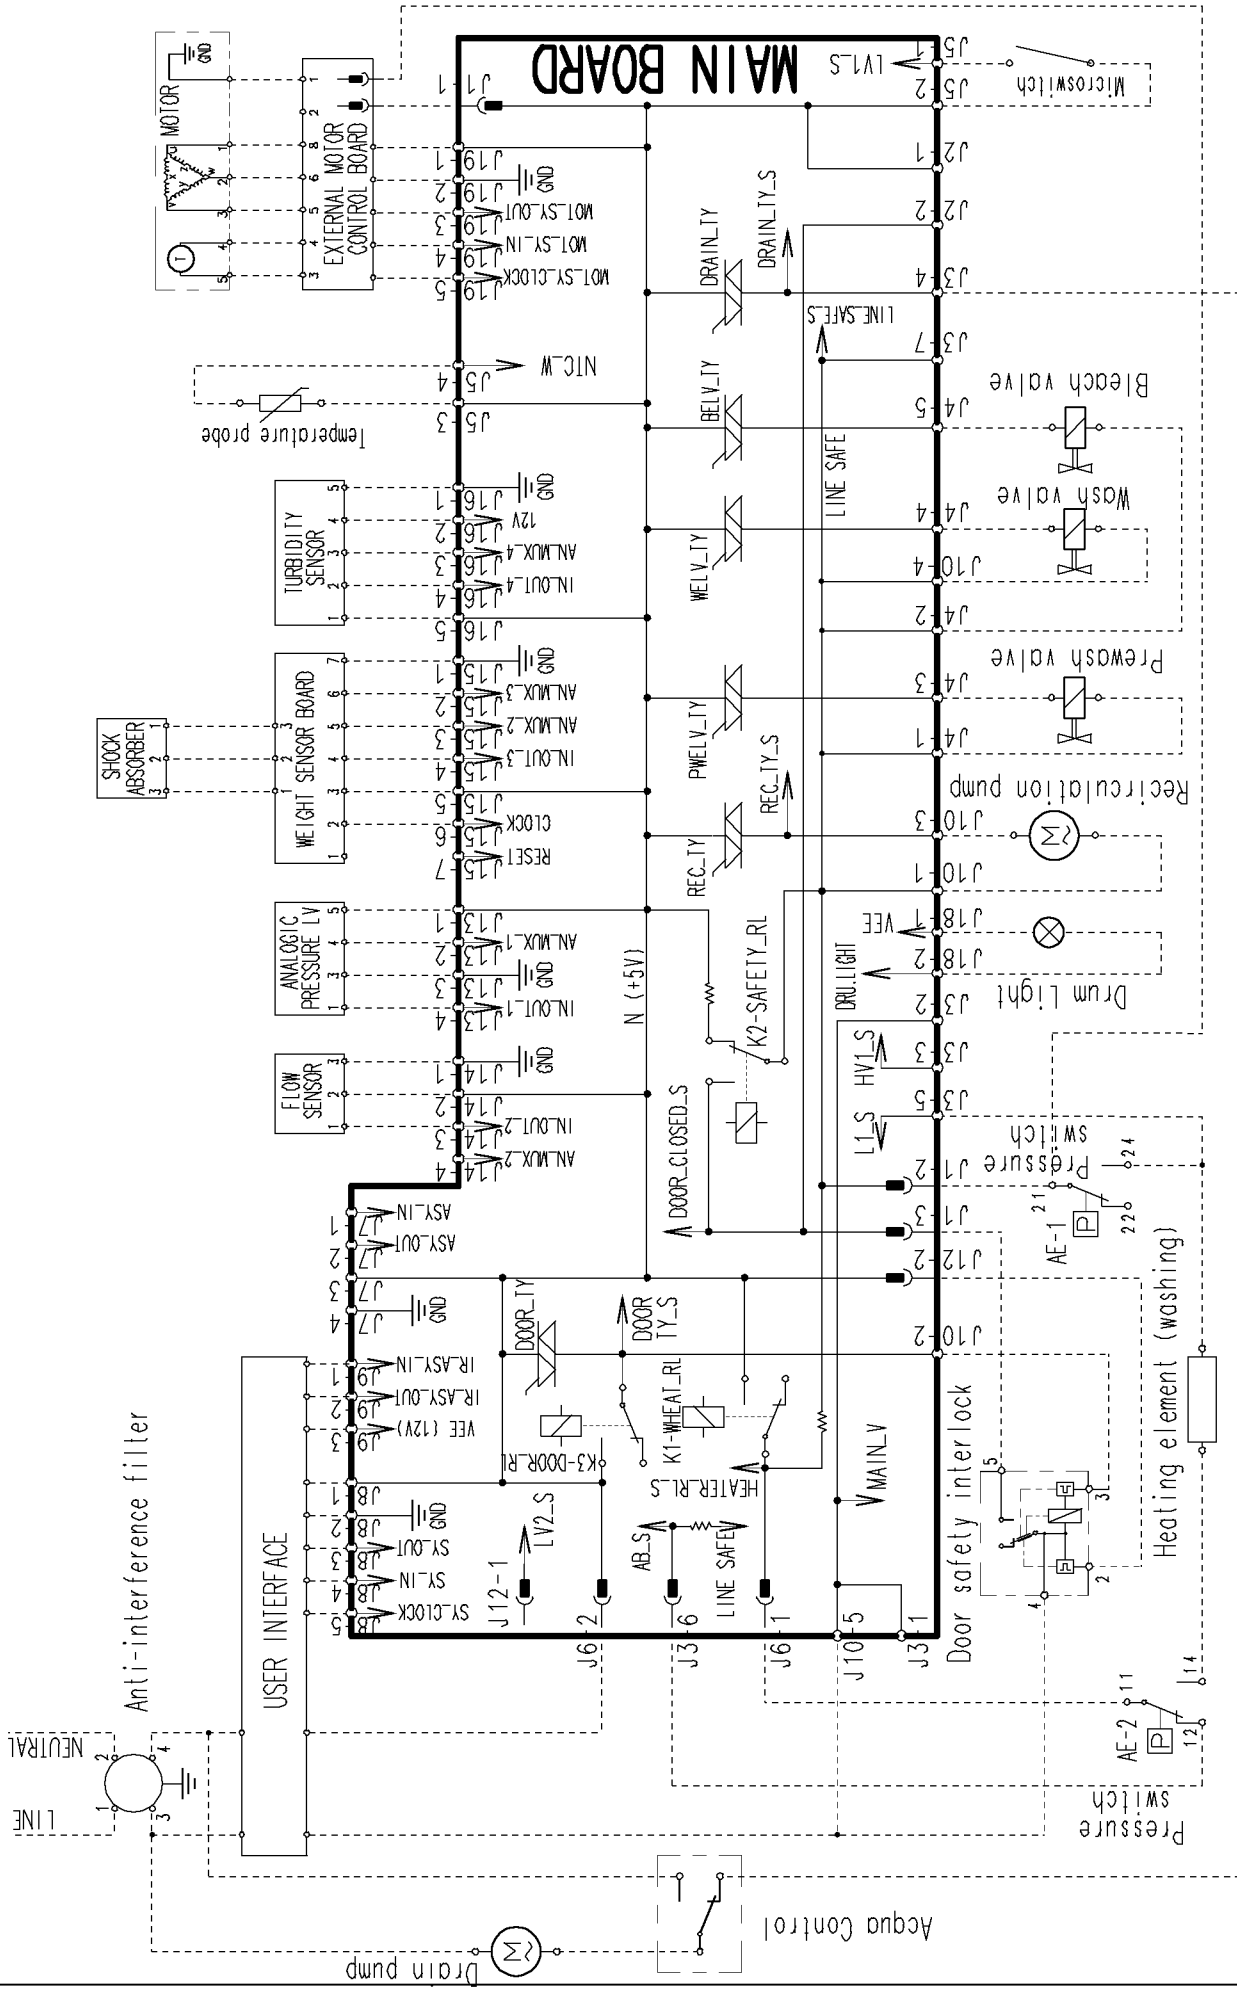

MAIN BOARD

Anti-interference filter

USER INTERFACE

Acqua Control

Pressure switch

Heating element (washing)

Door safety interlock

Drum light

Recirculation pump

Prewash valve

Wash valve

Bleach valve

Microswitch