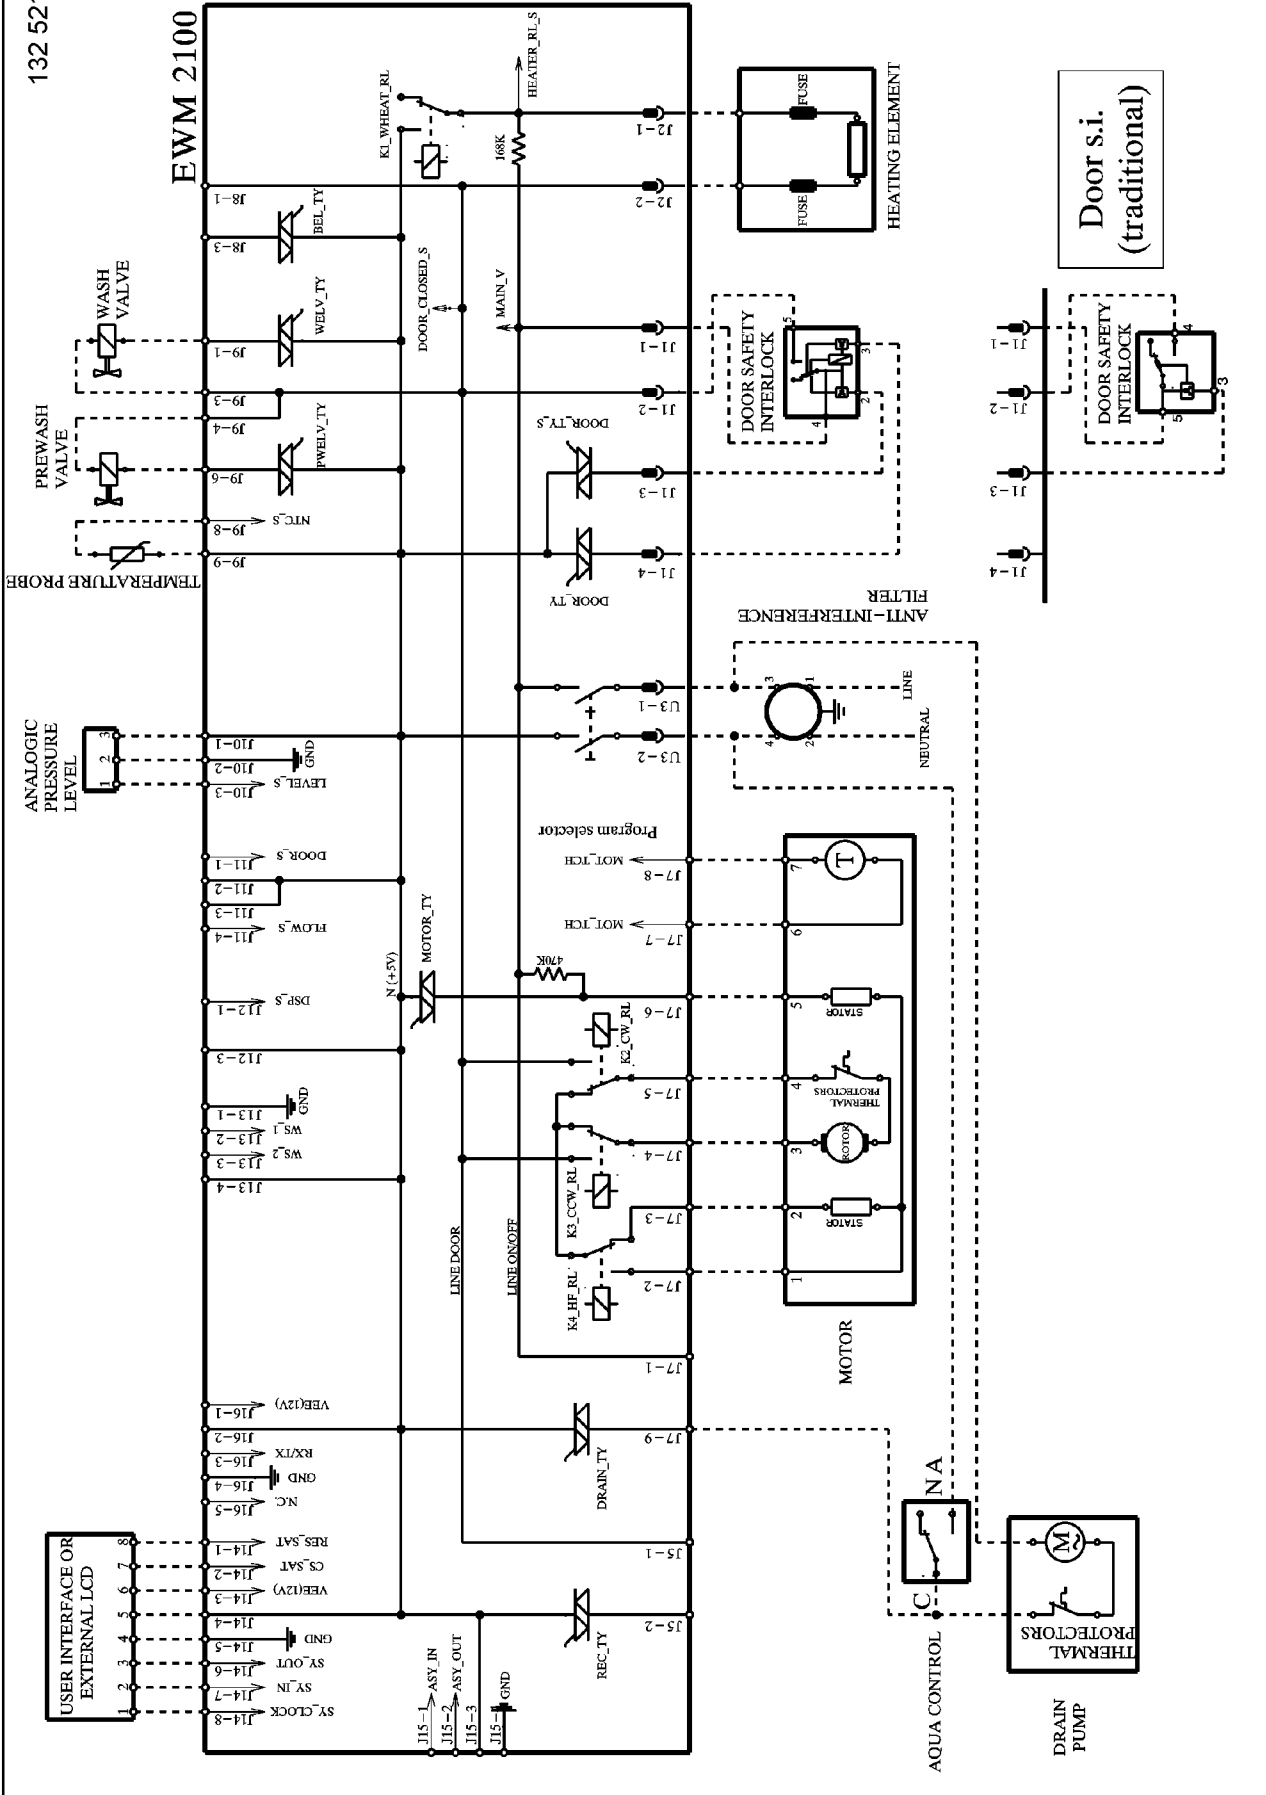

EWM 2100

Door s.i.
(traditional)

THERMAL PROTECTORS

AQUA CONTROL

MOTOR

ANTI-INTERFERENCE FILTER

DOOR SAFETY INTERLOCK

HEATING ELEMENT

EWM 2100