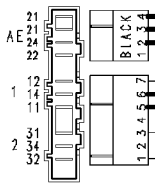

M7.1

M7.7

N6.1

N6.6

P5.5

P5.1

L2.2

124.11270/

124.93112/

124.19134/

Pilot lamp

37928512/

Pressure switch (Air chamber on tub)

Adjustable thermostat

Half load button

124.13750/