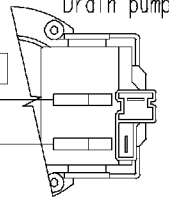

Motor

Door safety interlock

Heating elements (washing)

Adjustable thermostat

124.19240/

Drain pump

132.02741/

124.11662/