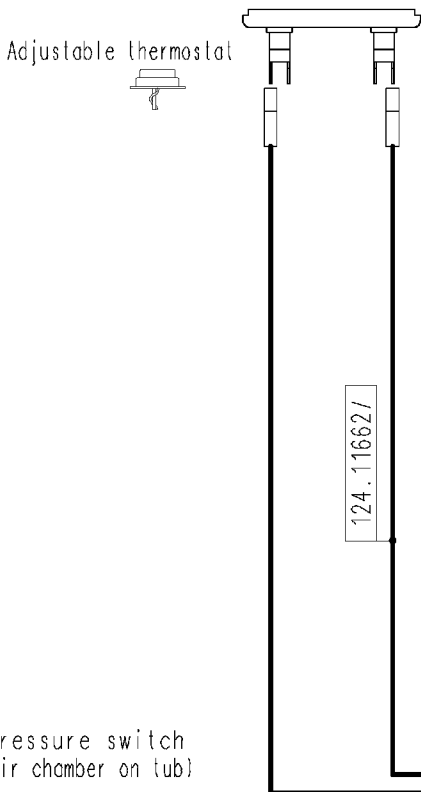

Adjustable thermostat

Heating elements (washing)

124.19230/

124.19240/

Drain pump

132.02741/

124.11662/

124.93112/

124.19134/

Pilot lamp

37928512/

Pressure switch (Air chamber on tub)

Adjustable thermostat

Half load button

124.13750/

Rinse-hold button

124.14590/

Anti-interference filter

124.86670/

Cold water inlet valve

Earth

Cable clamp

132.24800/

Tub earth