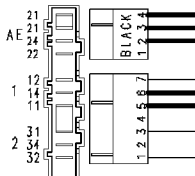

Adjustable thermostat

Heating elements (washing)

124.19230/

124.19240/

Drain pump

132.02741/

124.11662/

124.93112/

124.19134/

Pilot lamp

37928512/

Pressure switch (Air chamber on tub)

Adjustable thermostat

Half load button

124.13750/

Rinse-hold button