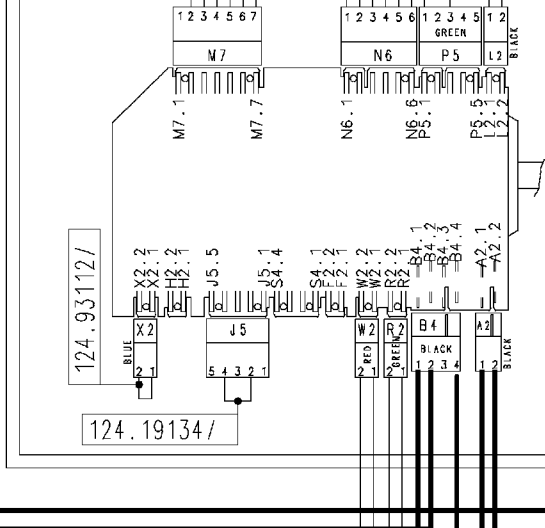

Adjustable thermostat

Heating elements (washing)

124.19230/

124.19240/

Drain pump

132.02741/

124.11662/

124.93112/

124.19134/

Pilot lamp

37928512/

Pressure switch (Air chamber on tub)

Adjustable thermostat

Half load button

124.13750/

Rinse-hold button

124.14590/

Anti-interference filter

124.86670/

Cold water inlet valve

Earth

Cable clamp

132.24800/

Tub earth