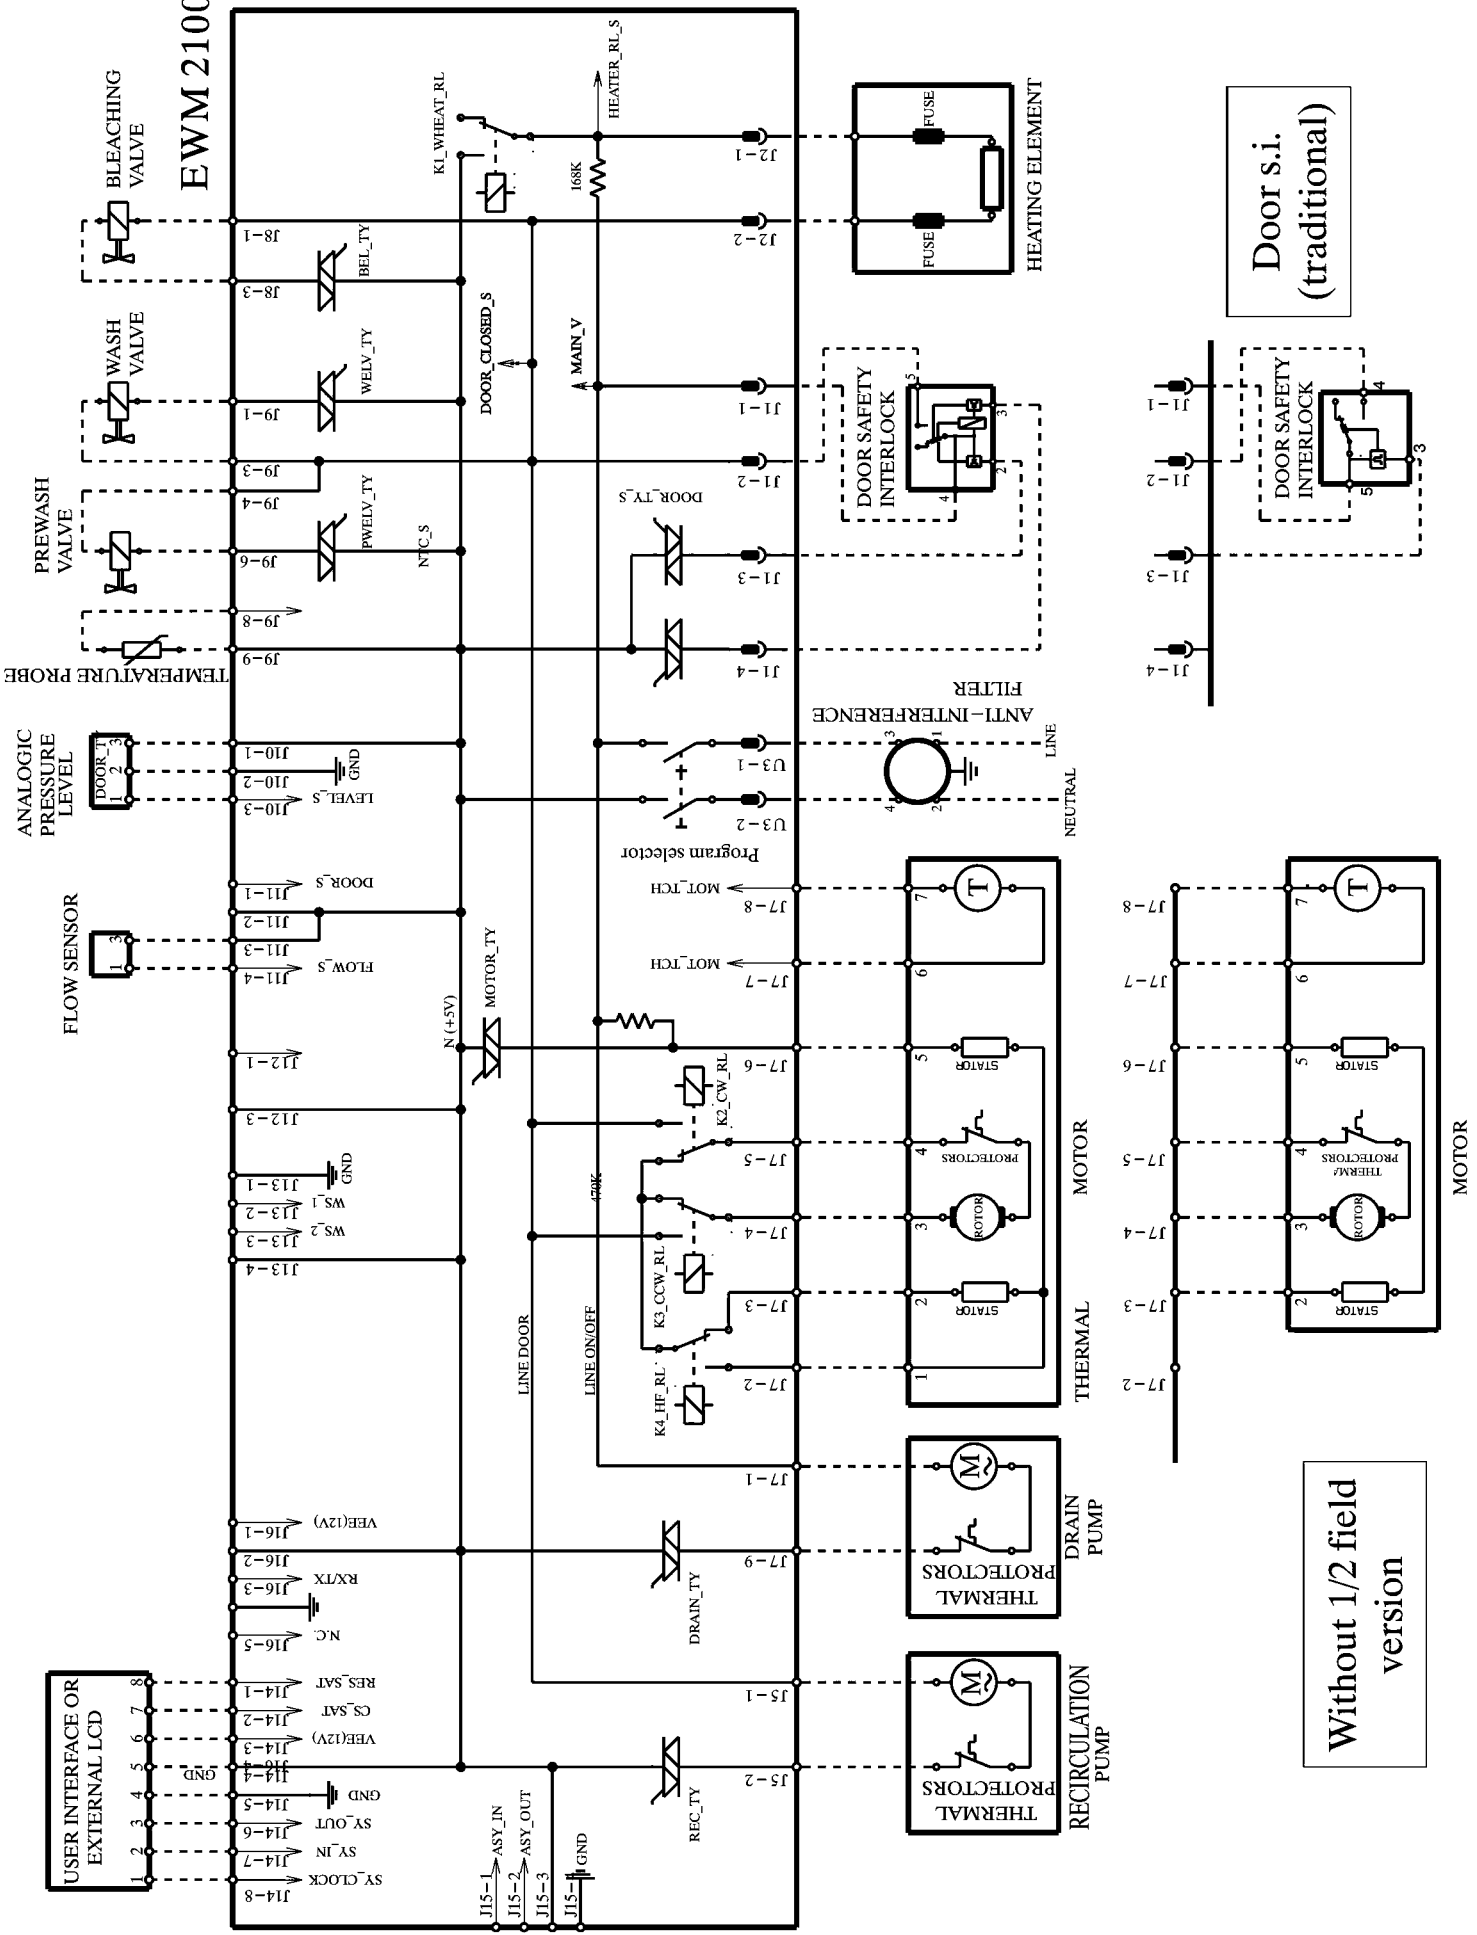

EWM 2100

Door s.i.
(traditional)

Without 1/2 field
version