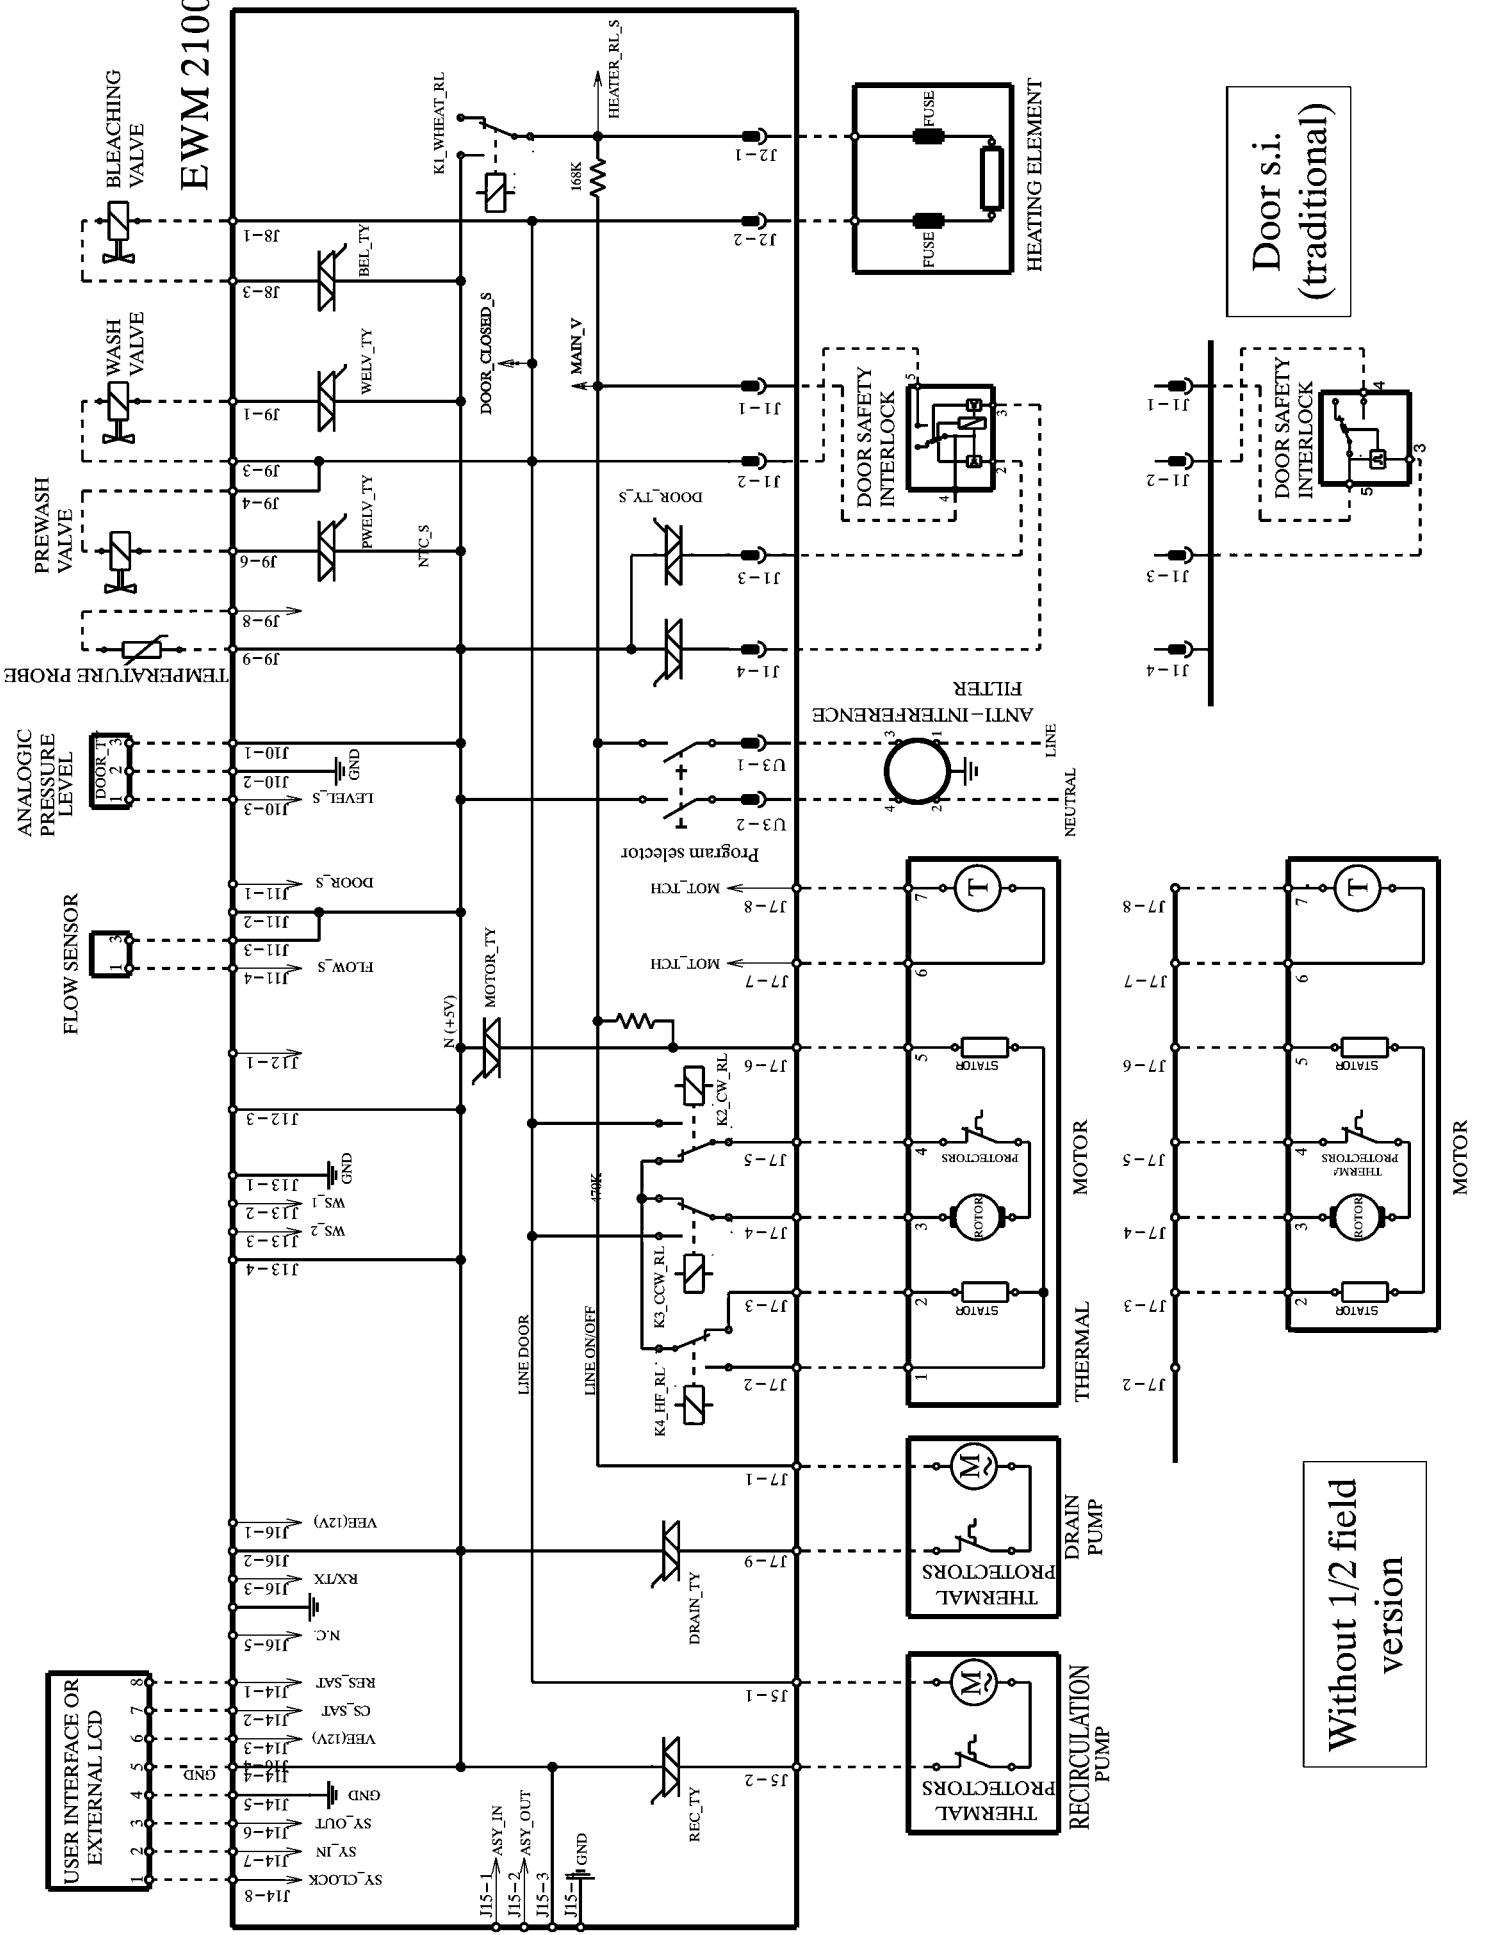

EWM 2100

Door s.i.
(traditional)

Without 1/2 field
version