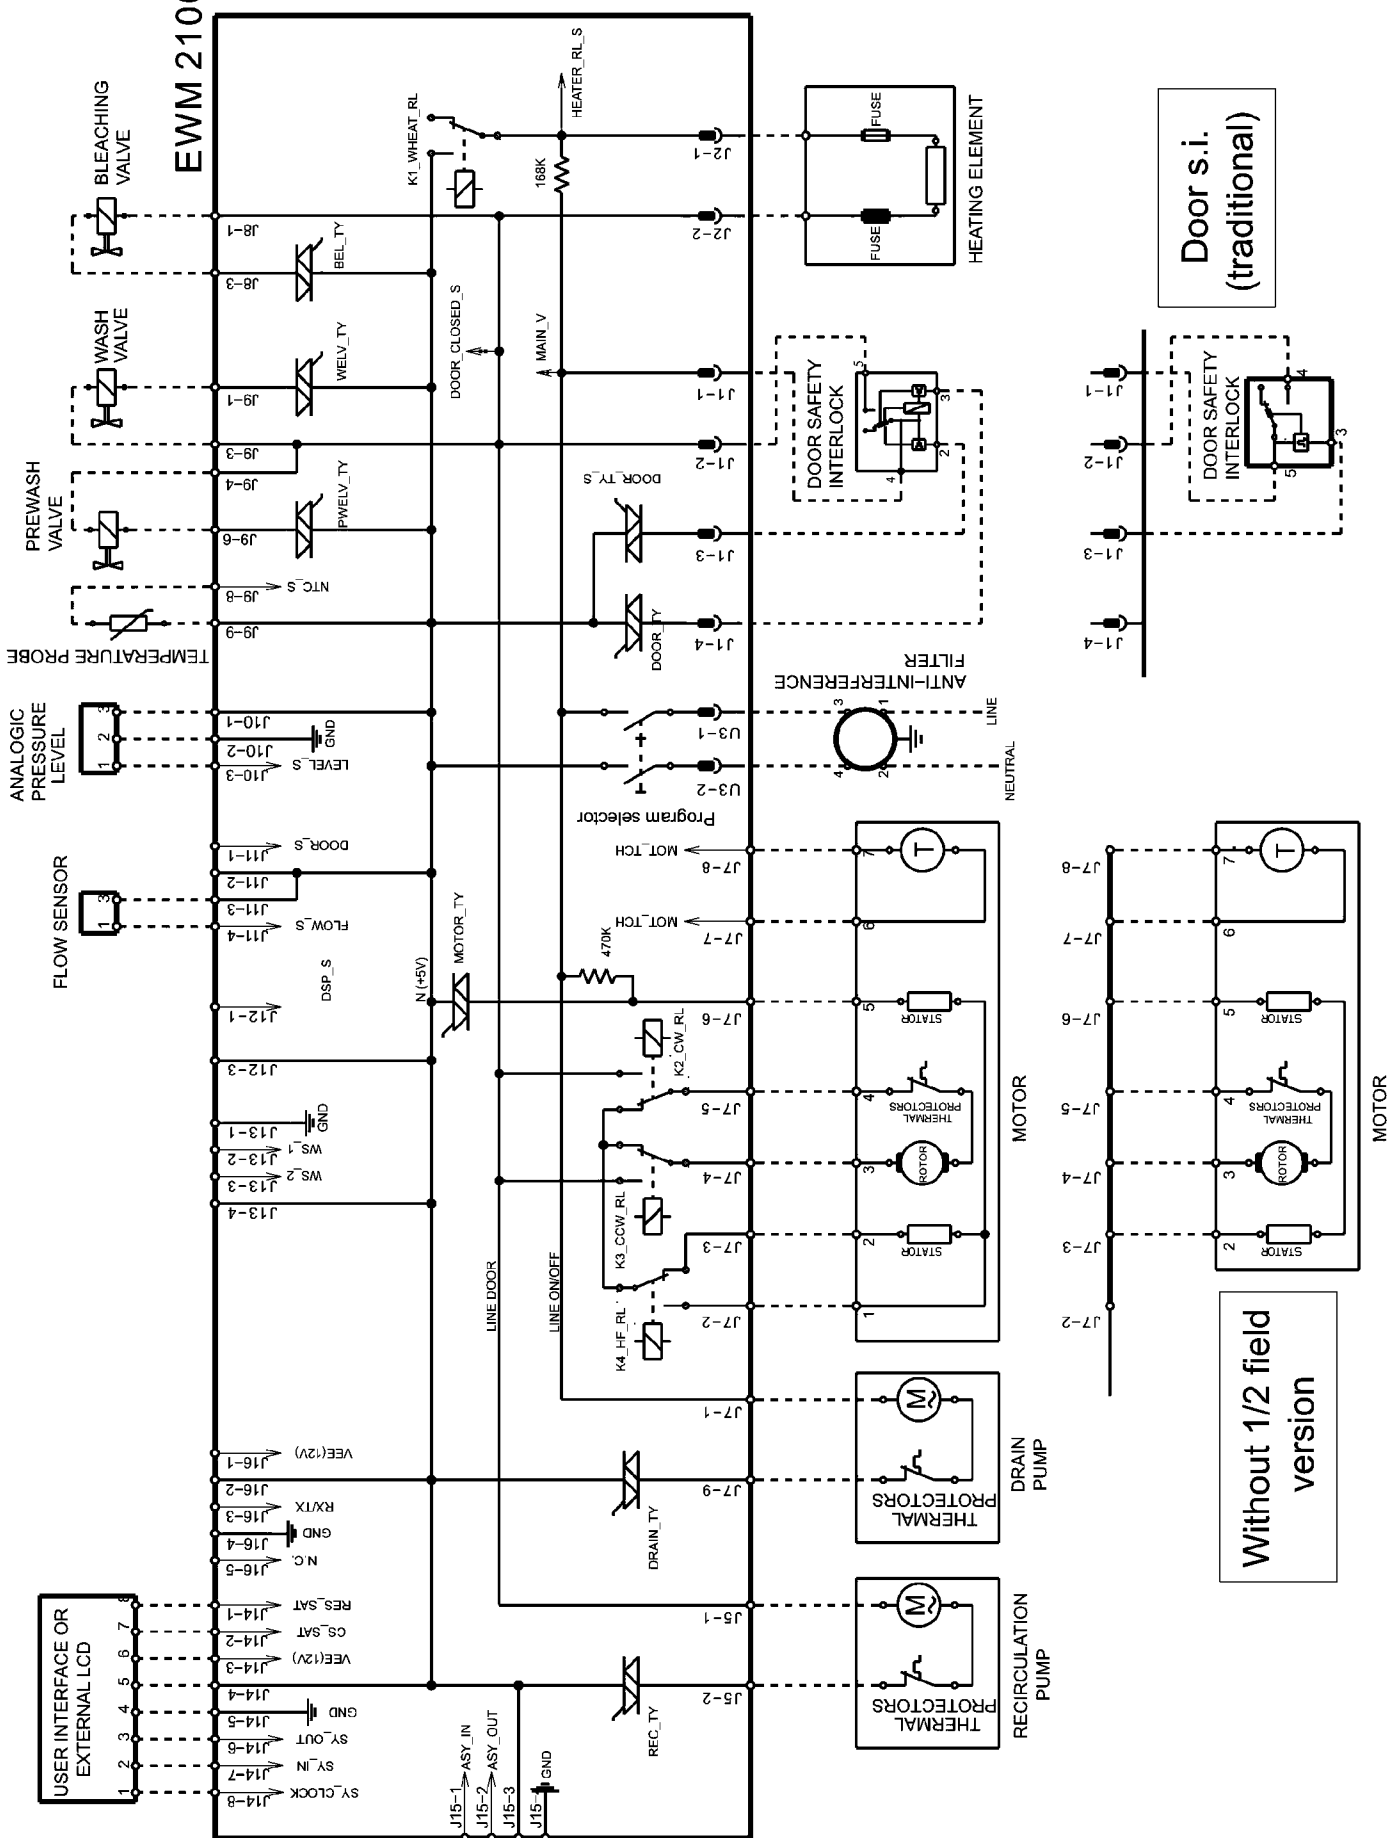

EWM 2100

Door s.i.
(traditional)

Without 1/2 field
version