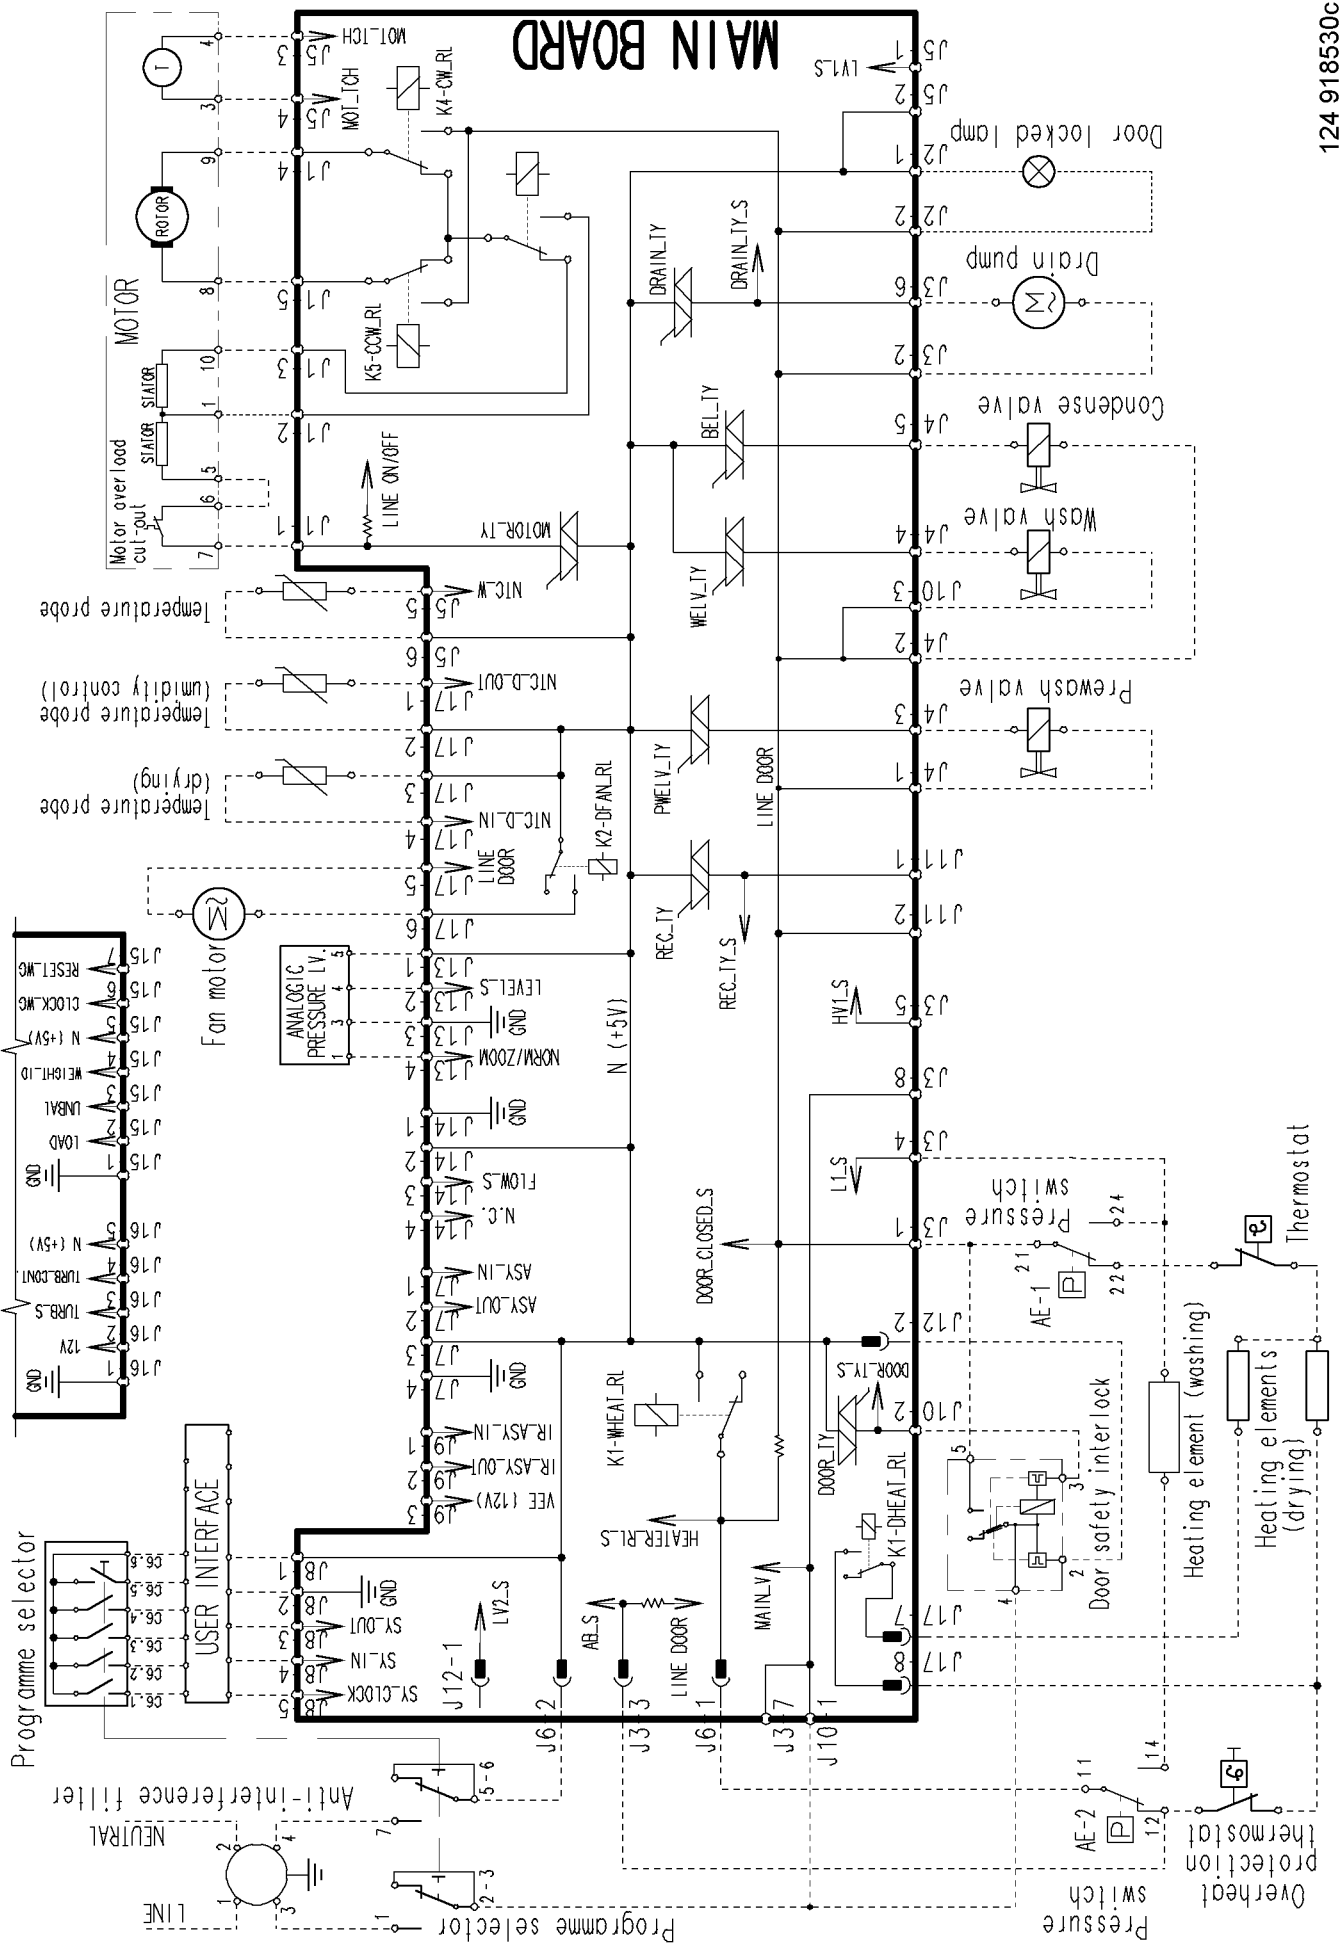

MAIN BOARD

Programme selector

Anti-interference filter

USER INTERFACE

Pressure switch

Overheat protection thermostat

Thermostat

Heating element (washing)