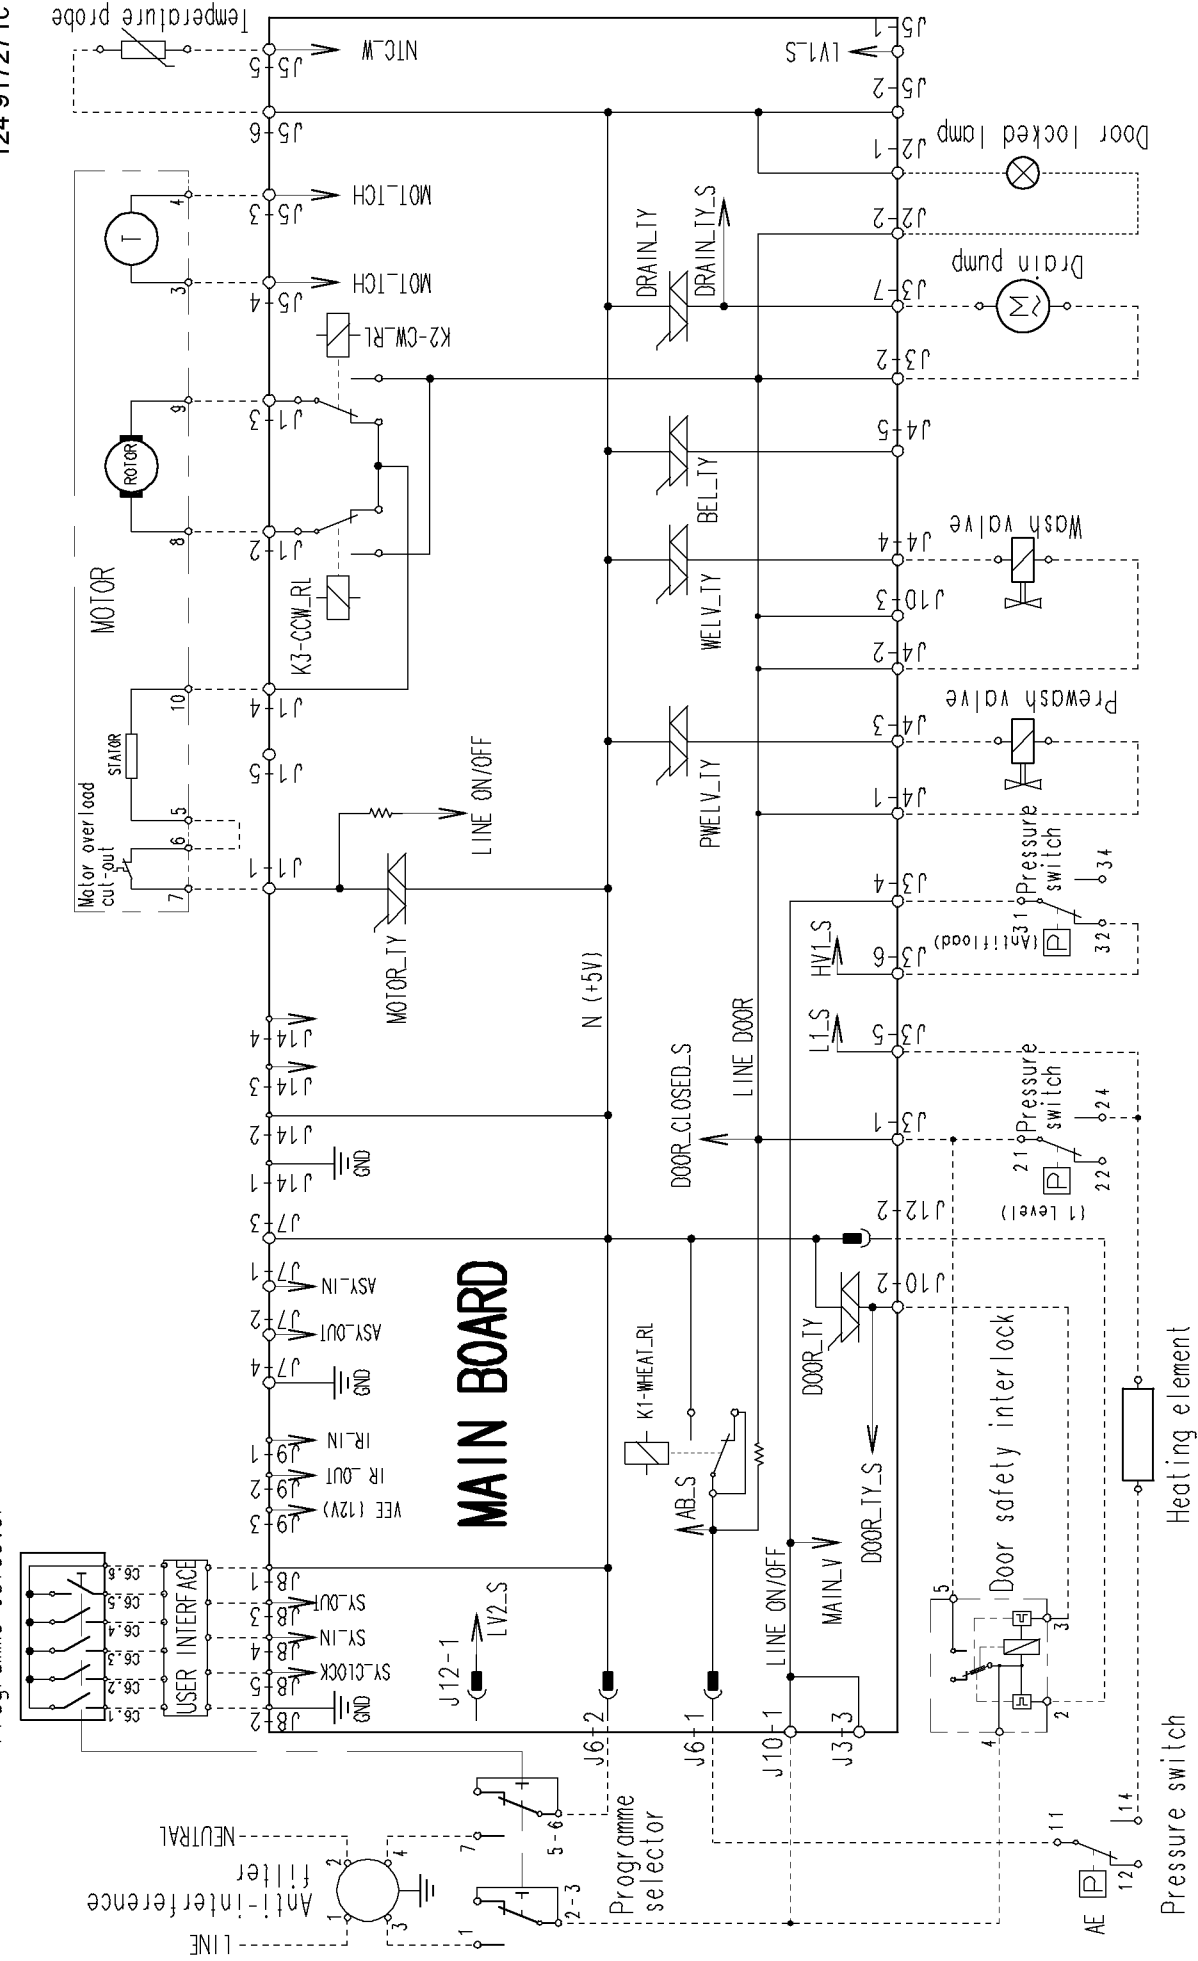

Programme selector

124 917271c

# MAIN BOARD

N (+5V)

LINE ON/OFF

MOTOR

Temperature probe

Pressure switch

Heating element

Door safety interlock