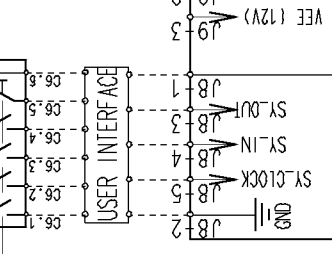

# MAIN BOARD

N (+5V)

LINE ON/OFF

MOTOR

Temperature probe

Pressure switch

Heating element

Door safety interlock