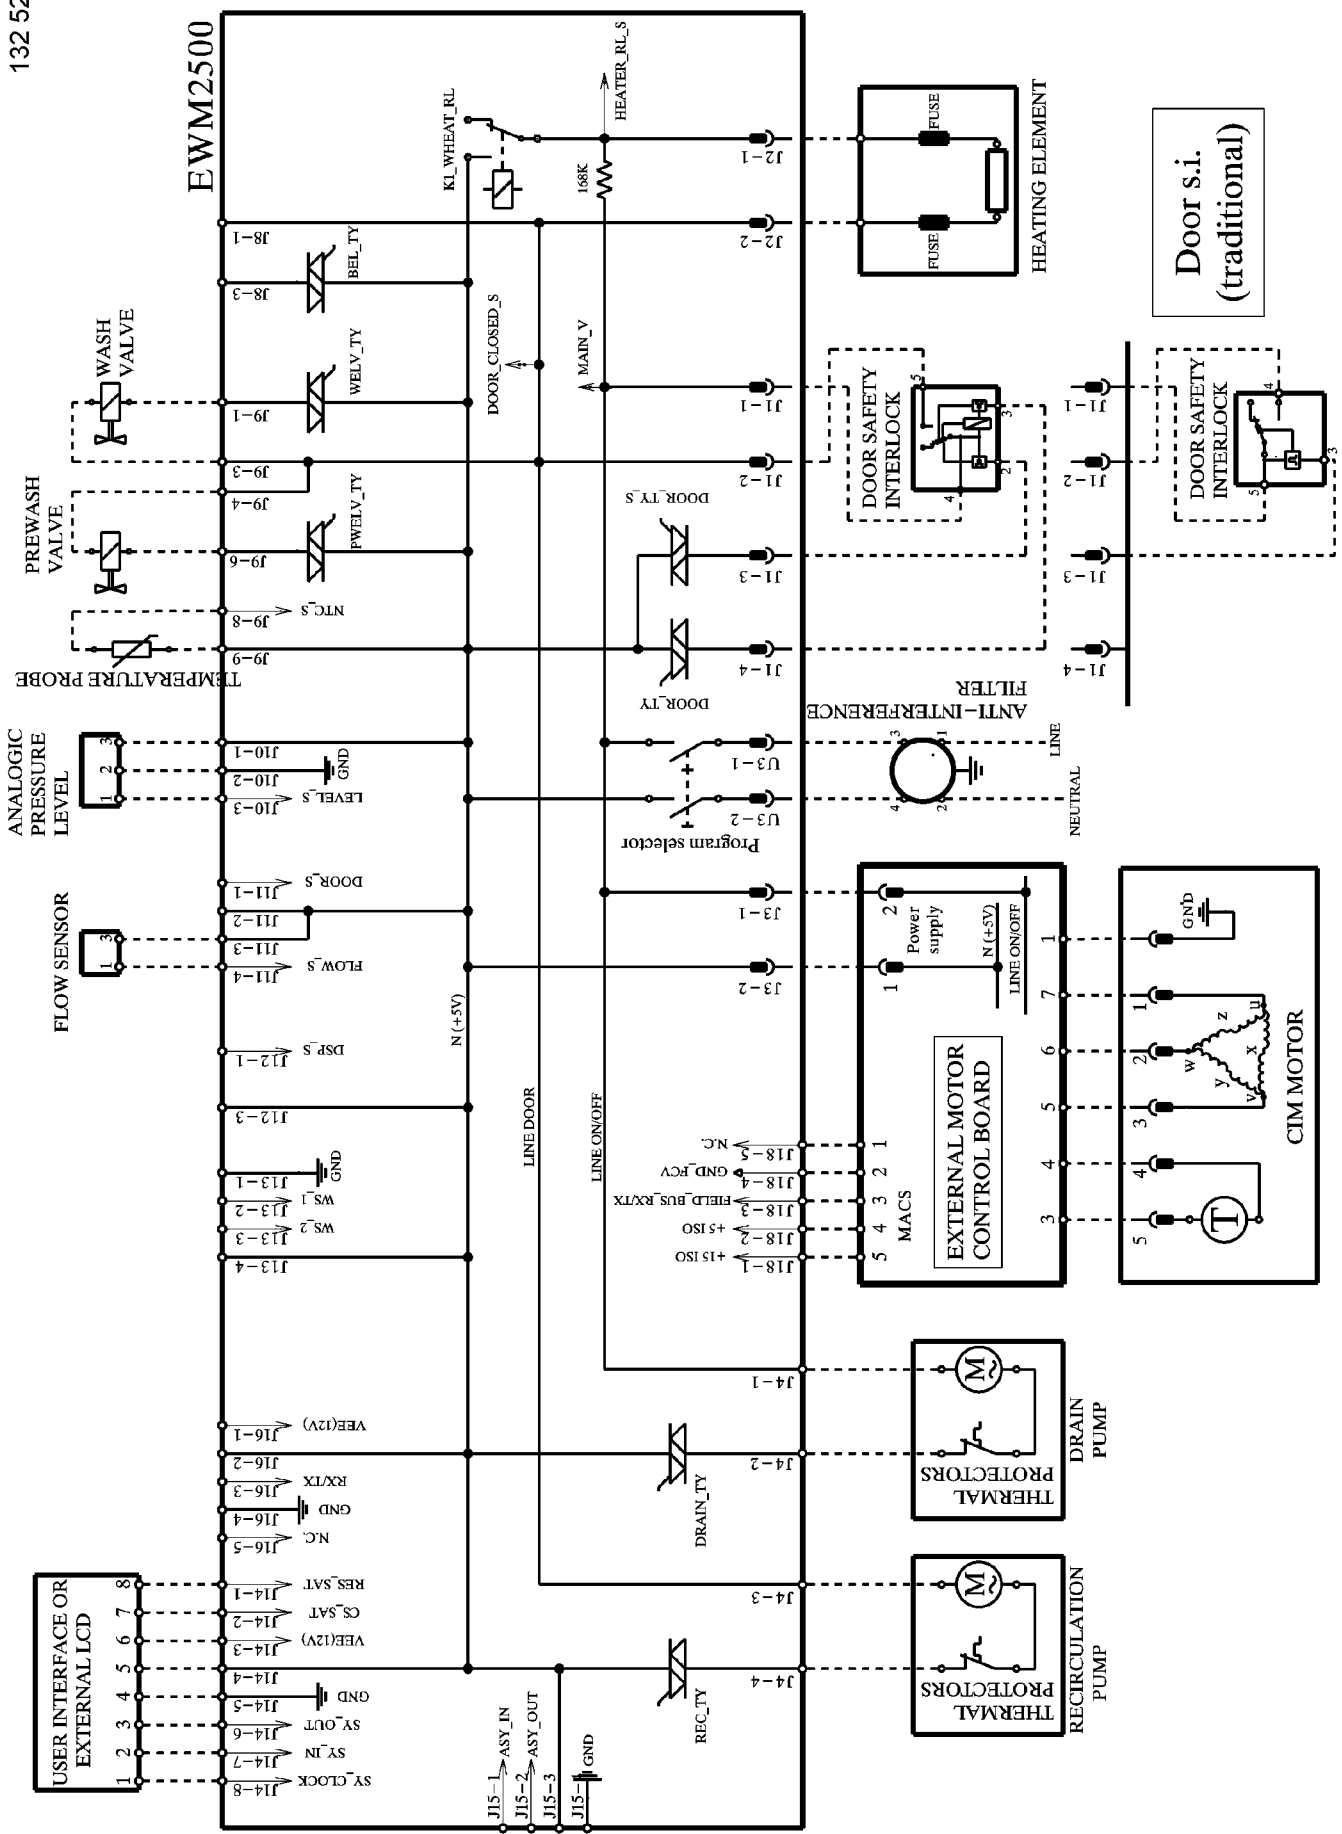

EWM2500

Door s.i.
(traditional)

EXTERNAL MOTOR CONTROL BOARD