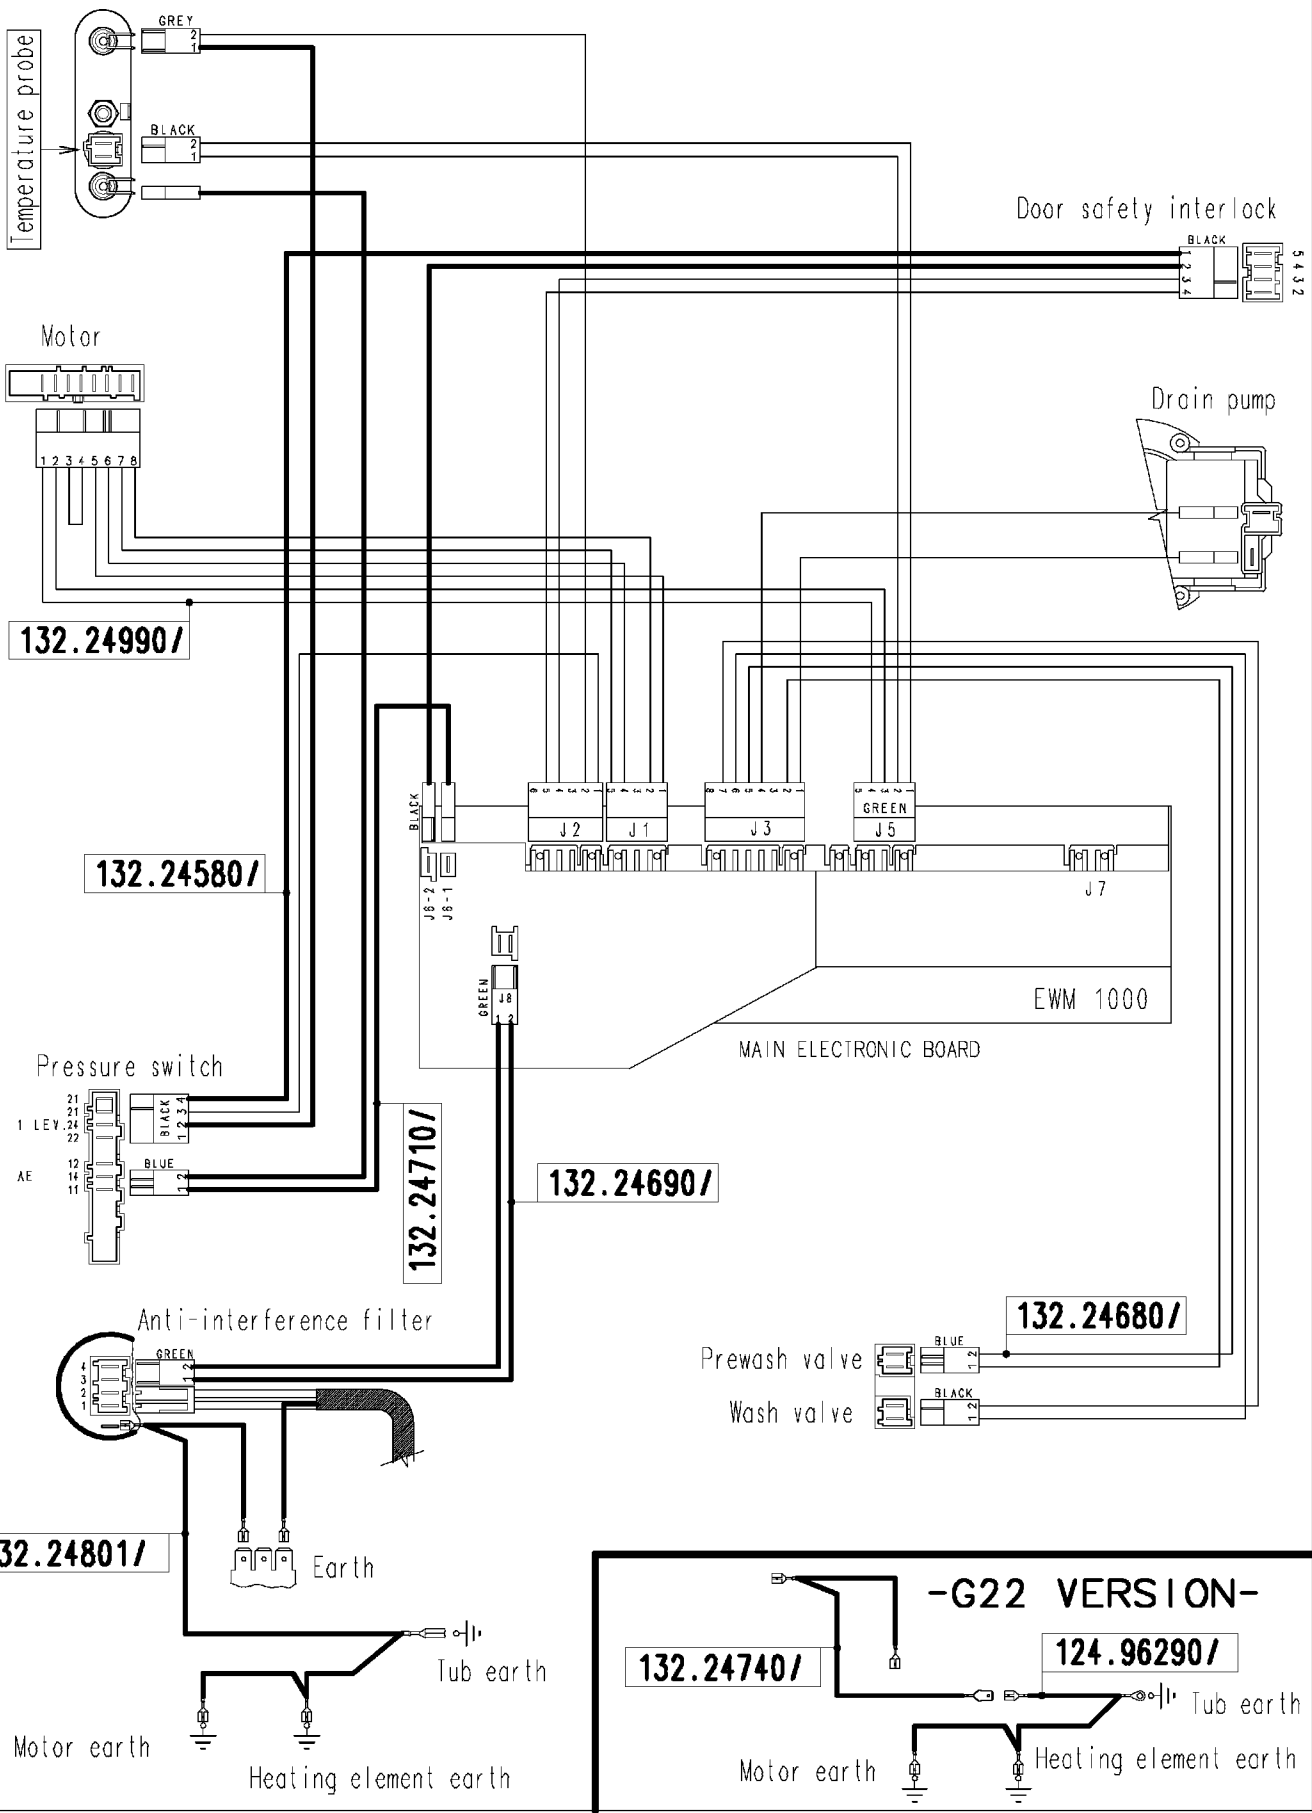

Heating elements

Temperature probe

GREY

BLACK

Door safety interlock

BLACK

Motor

Drain pump

132.24990/

132.24580/

Pressure switch

1 LEV
21
24
22
AE
12
14
11

132.24710/

132.24690/

MAIN ELECTRONIC BOARD

132.24680/

Anti-interference filter

Prewash valve

Wash valve

132.24801/

Earth

Tub earth

Motor earth

Heating element earth

-G22 VERSION-

132.24740/

124.96290/

Motor earth

Heating element earth

5 4 3 2