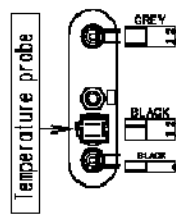

Heating elements

Acqua control

132.34430/

Motor

132.24650/

Pressure switch

MAIN ELECTRONIC BOARD

EWM1000 PLUS