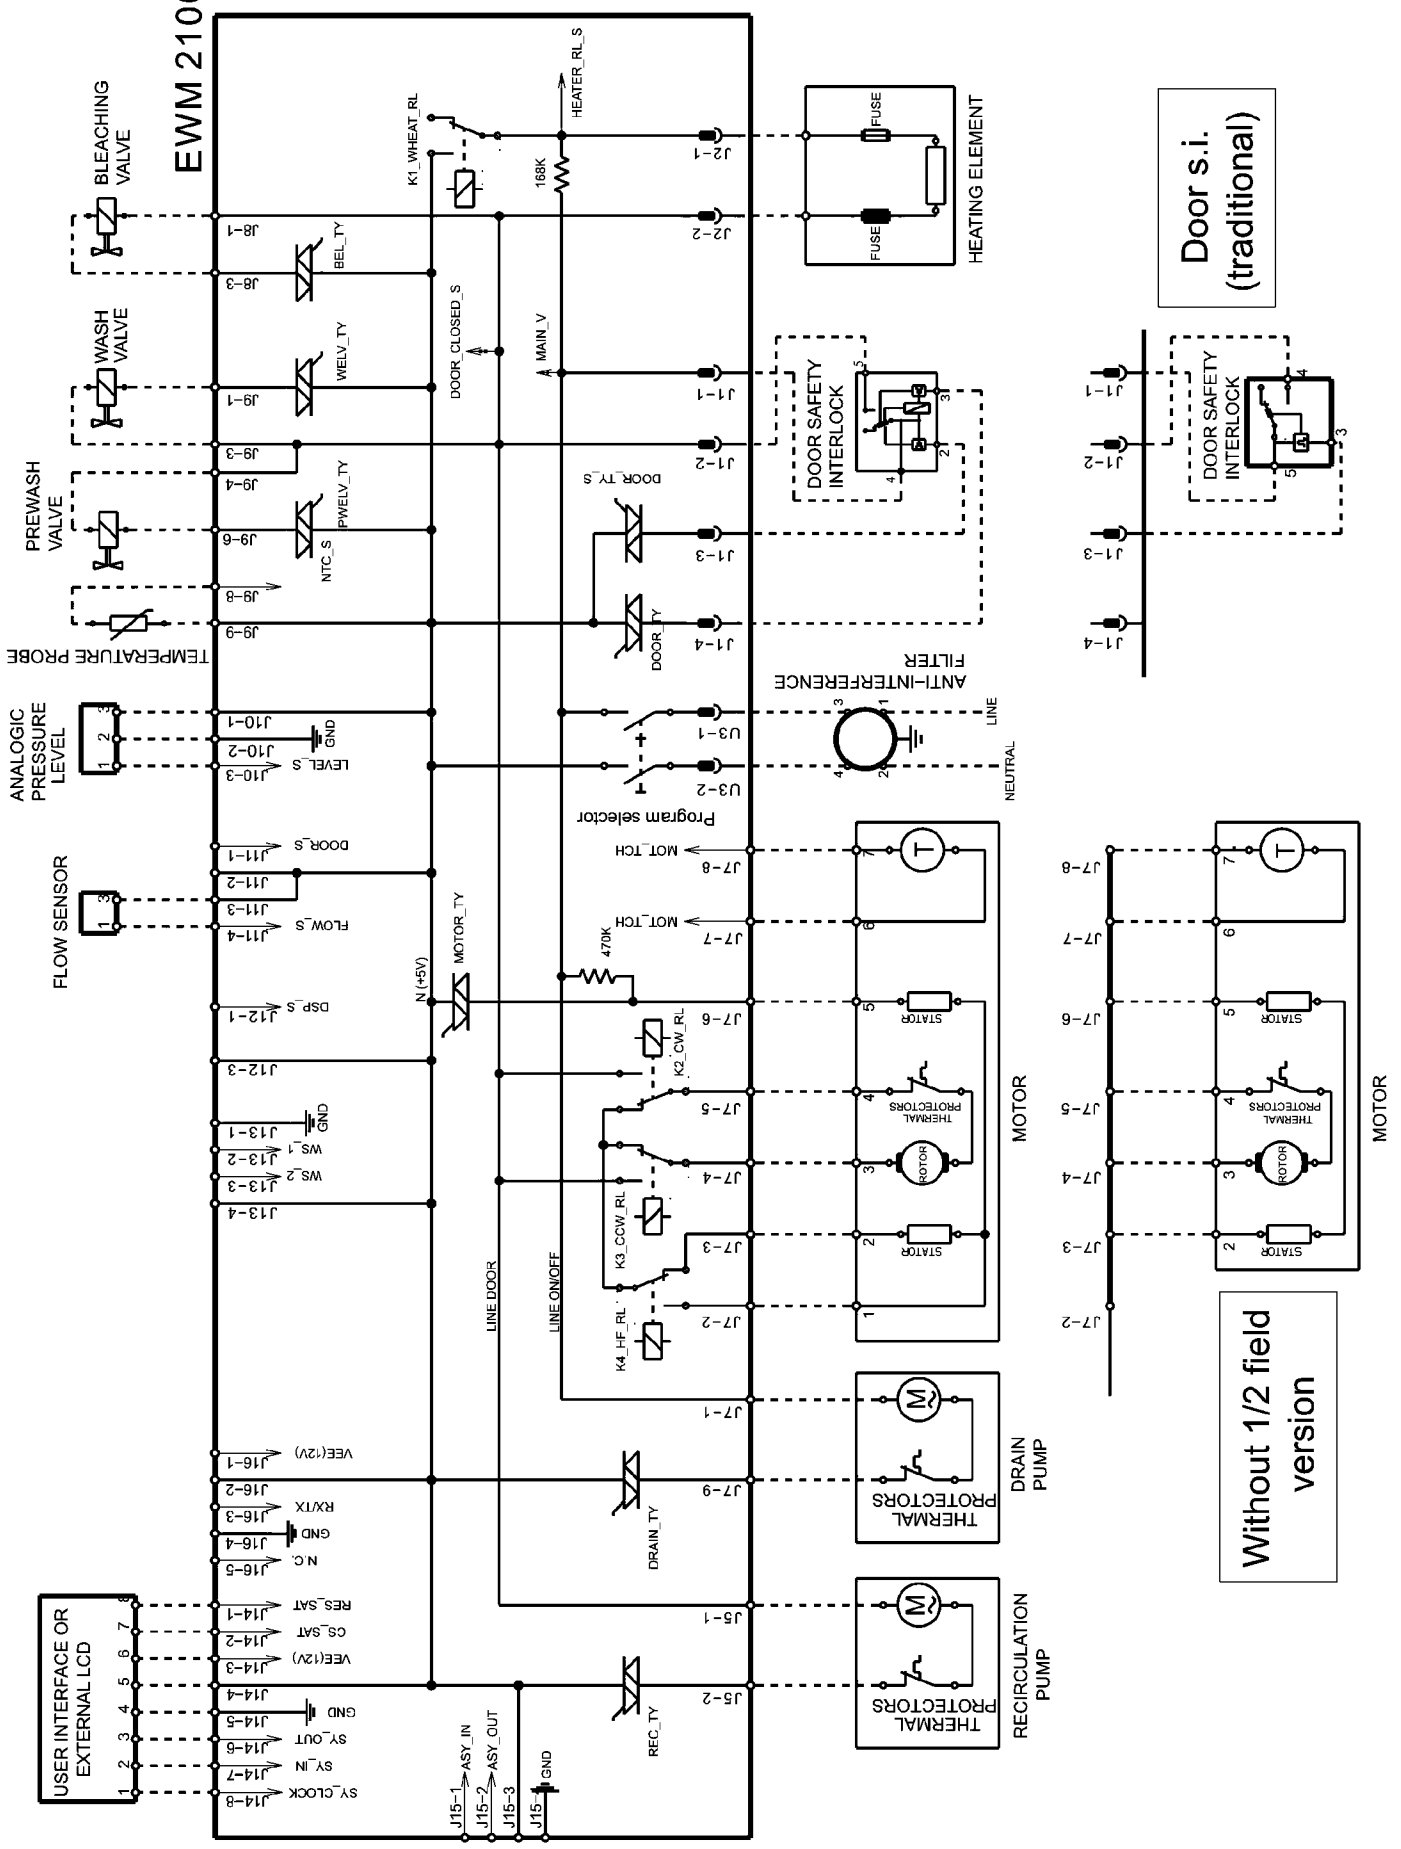

EWM 2100

Door s.i.
(traditional)

Without 1/2 field
version