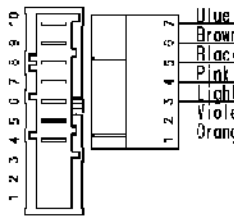

Motor

Heating elements (washing)

124.54340/

Door safety interlock

Temperature probe

Violet

Drain pump

Pressure switch

Adjustable thermostat

Capacitor

Rinse-hold button

No-spin button

Tub earth

Motor earth

Heating element earth

Cold water inlet valve