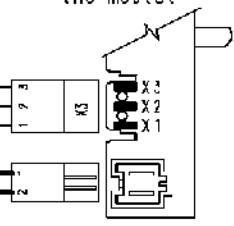

Motor

Heating elements (washing)

124.54340/

Door safety interlock

Temperature probe

Violet

Drain pump

Pressure switch

Adjustable thermostat

Capacitor

Rinse-hold button

No-spin button

Tub earth

Motor earth

Heating element earth

Cold water inlet valve