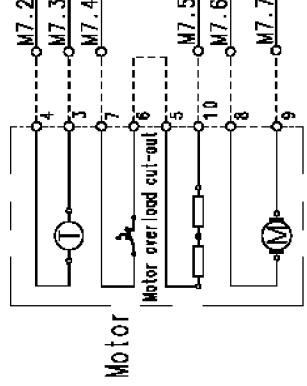

Spin reduction button

Rinse Hold Button

Super rinse button

Door safety interlock

ON-OFF button

Drain pump

Pilot lamp

Cold water inlet valve

Heating elements (washing)

Pressure switch

NTC

Adjustable thermostat

No Spin Button

S4.1

S4.2

S4.3