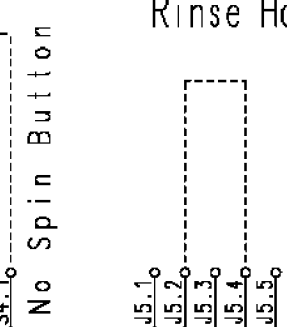

Spin reduction button

Rinse Hold Button

Super rinse button

Door safety interlock

ON-OFF button

Drain pump

Pilot lamp

Cold water inlet valve

Heating elements (washing)

Pressure switch

NTC

Adjustable thermostat

No Spin Button

S4.1

S4.2

S4.3