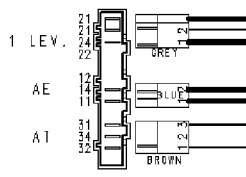

Door safety interlock

Heating elements

MAIN ELECTRONIC BOARD

Pressure switch

Buzzer

Anti-interference filter

Programme selector

USER INTERFACE BOARD

132.12610/

132.12671/

132.12620/

132.12742/

132.24800/

124.93313/

124.93311/

132.12630/