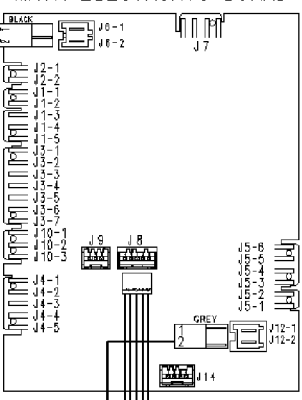

Door safety interlock

Heating elements

MAIN ELECTRONIC BOARD

Pressure switch

Buzzer

Anti-interference filter

Programme selector

USER INTERFACE BOARD

132.12610/

132.12671/

132.12620/

132.12742/

132.24800/

124.93313/

124.93311/

132.12630/