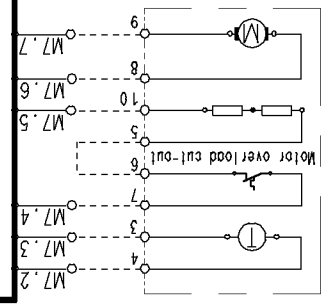

Super rinse button

Speed regulator

Motor

Adjustable thermostat

Pressure switch

ON-OFF button

Door safety interlock