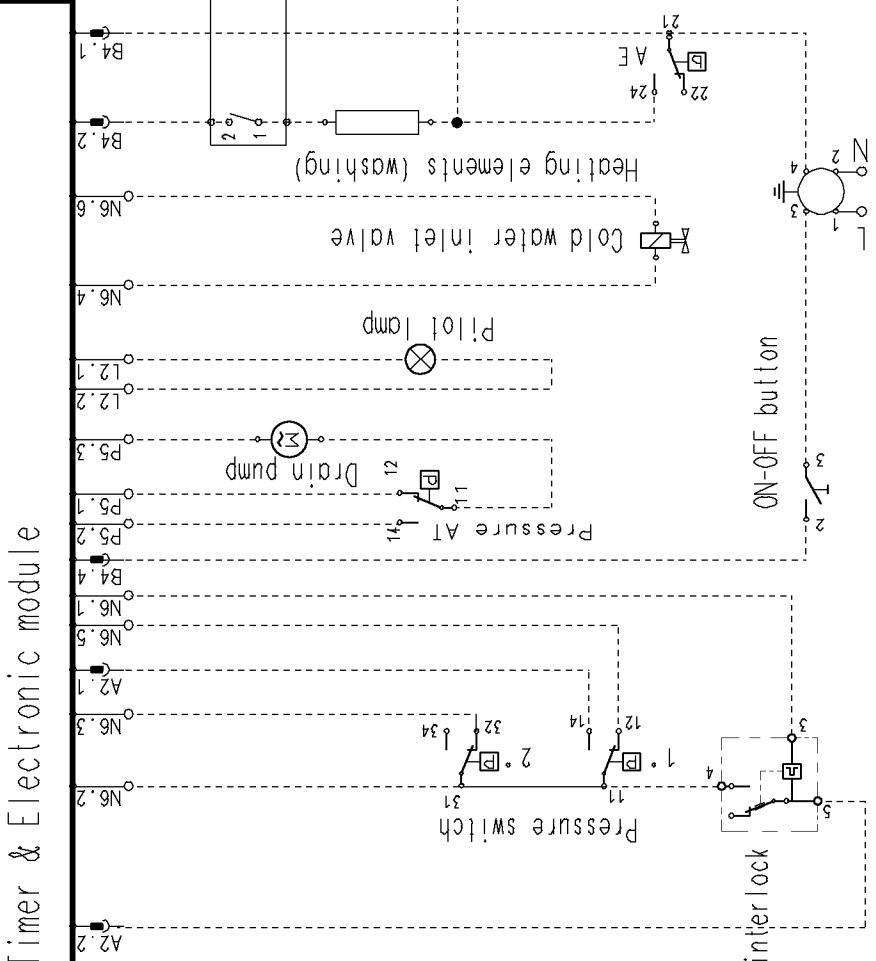

Super rinse button

Speed regulator

Motor

Adjustable thermostat

Pressure switch

ON-OFF button

Door safety interlock