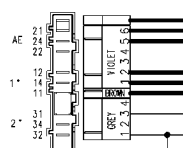

Drying lamp

Pressure switch
Air chamber on tub