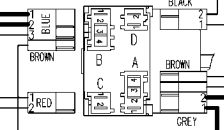

Adjustable thermostat

132.02380/

Short cycle button

ON/OFF button

Pilot lamp

Time selector

Drying lamp

Pressure switch
Air chamber on tub