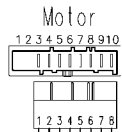

124 917181b

Temperature probe

Heating element (washing)

Door safety interlock

132.02550/

132.02650/

Drain pump

WIRE BROWN