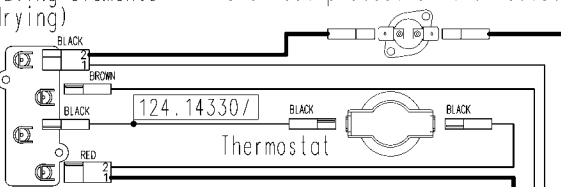

WIRE BROWN

132.02560/

Fan

132.02540/

Heating elements
(drying)

Overheat protection thermostat

124.14330/

124.16930/