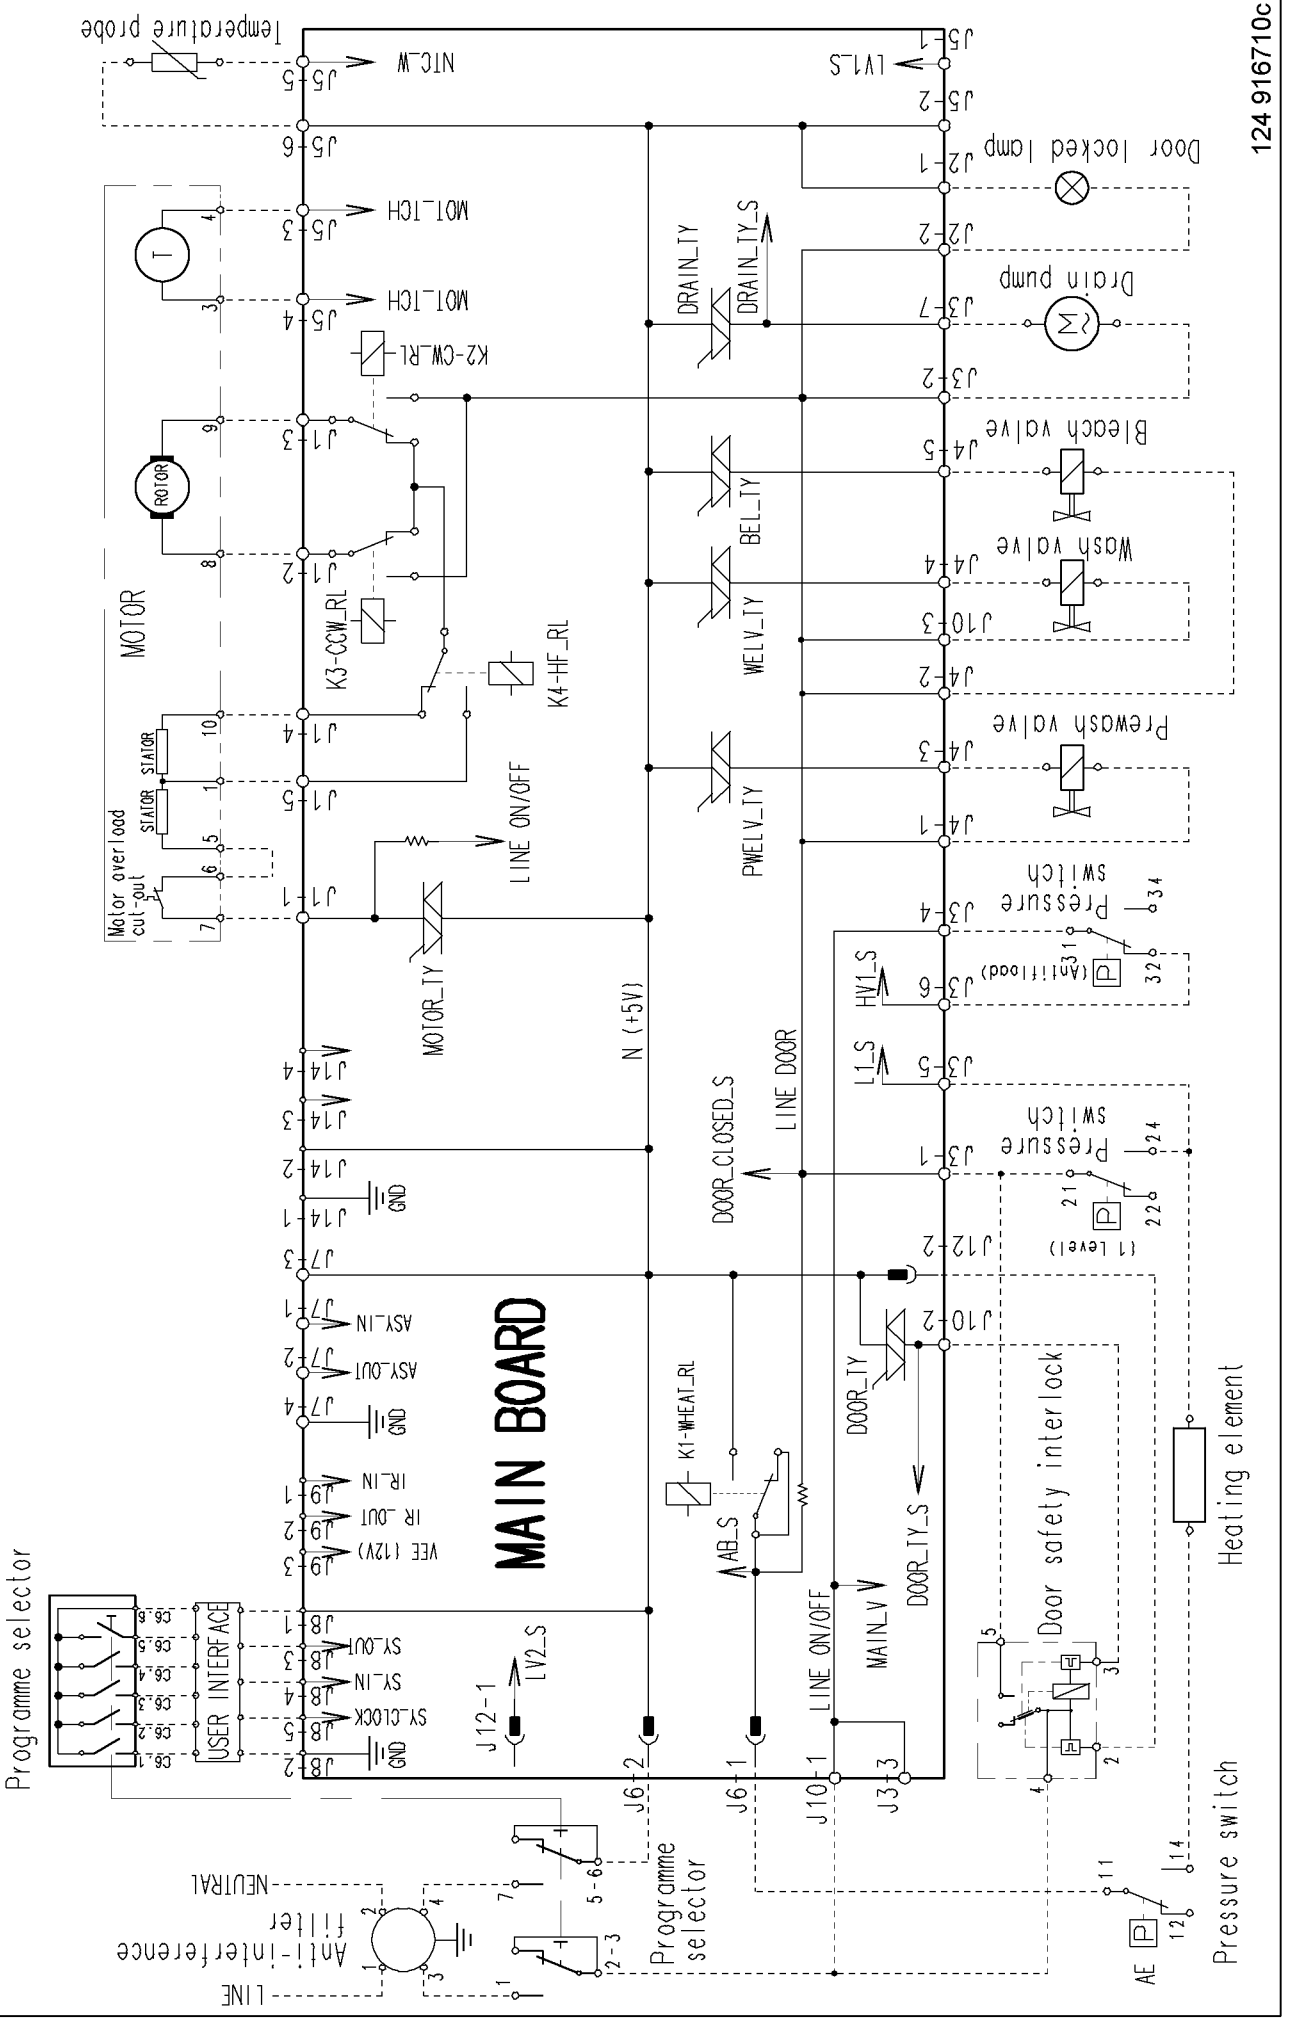

Programme selector

MAIN BOARD

Pressure switch

Heating element