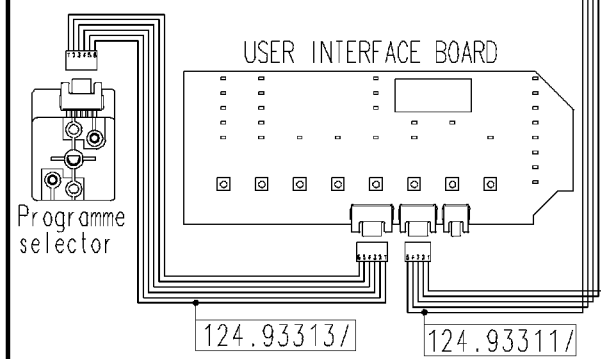

Heating elements (washing)

Door safety interlock

Motor

Drain pump

132.12711/

132.12600/

MAIN ELECTRONIC BOARD

Pressure switch

132.12623/

Anti-interference filter

132.12732/

132.24800/

124.93313/

124.93311/

ON-OFF button

37928556/