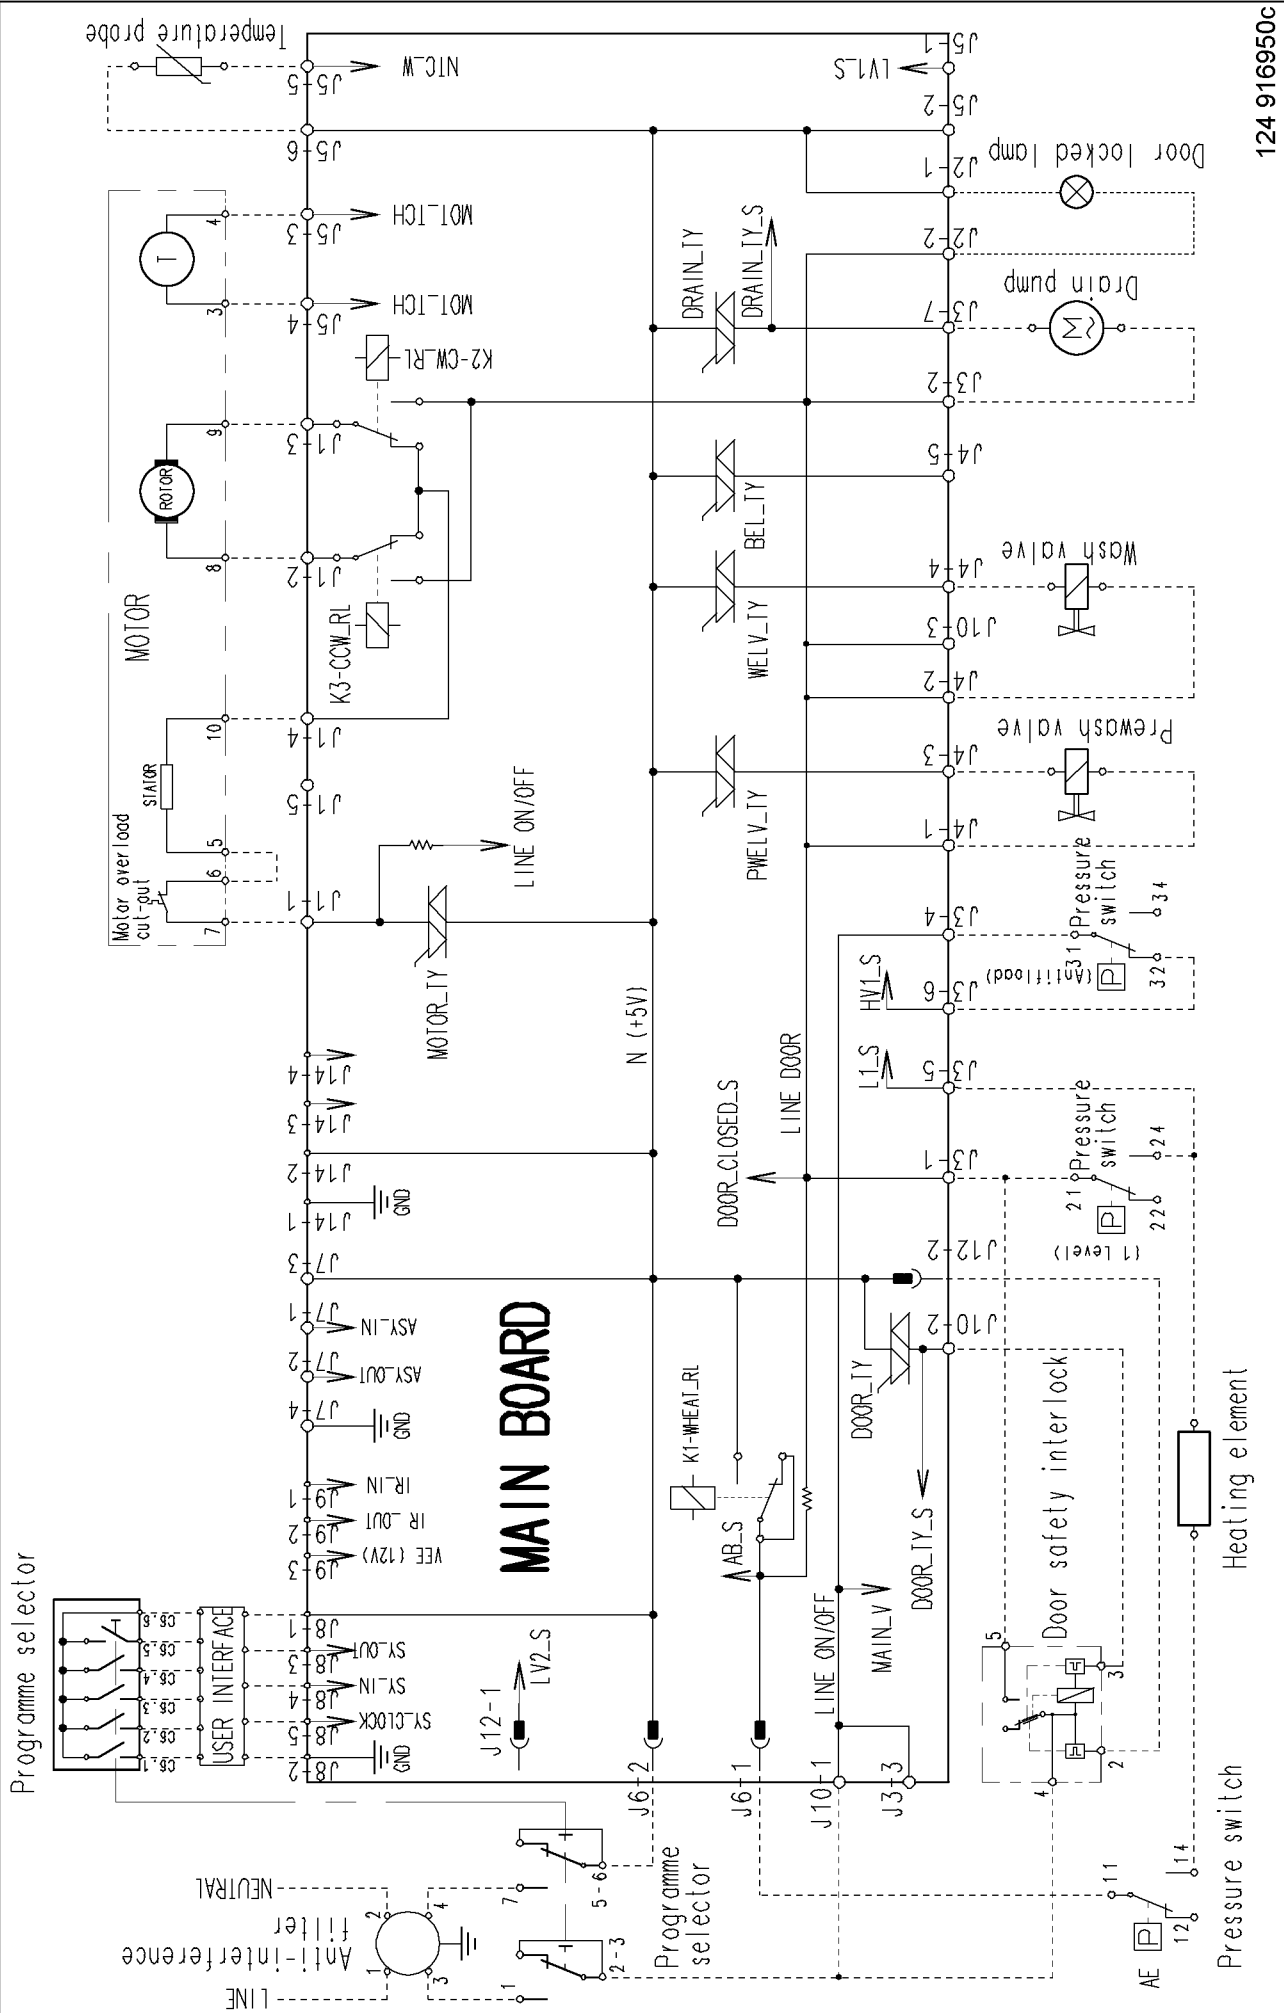

MAIN BOARD

Programme selector

Pressure switch

Heating element

MAIN BOARD

Programme selector

Pressure switch

Heating element