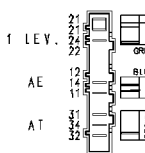

Heating elements (washing)

Door safety interlock

132.12692/

132.12600/

MAIN ELECTRONIC BOARD

Pressure switch

132.12620/

Anti-interference filter