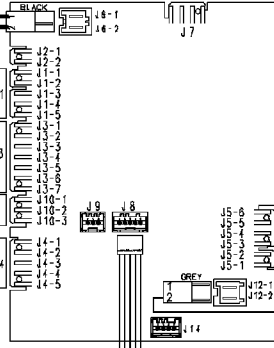

Heating elements (washing)

Door safety interlock

132.12692/

132.12600/

MAIN ELECTRONIC BOARD

Pressure switch

132.12620/

Anti-interference filter

Programme selector

USER INTERFACE BOARD

Wash valve

Prewash valve

Bleaching valve

132.12640/