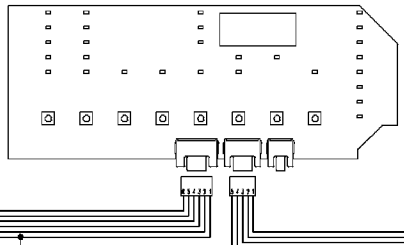

Heating elements (washing)

Door safety interlock

132.12692/

132.12600/

MAIN ELECTRONIC BOARD

Pressure switch

132.12620/

Anti-interference filter

Programme selector

USER INTERFACE BOARD

Wash valve

Prewash valve

Bleaching valve

132.12640/