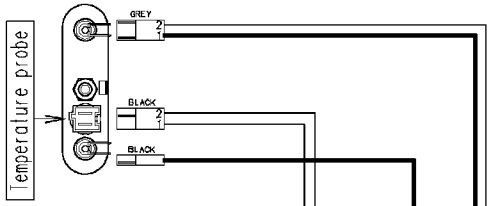

Heating elements (washing)

Door safety interlock

132.12692/

132.12600/

MAIN ELECTRONIC BOARD

Pressure switch

132.12620/

Anti-interference filter