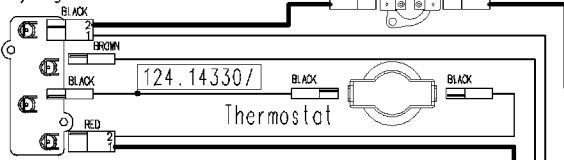

124 912450b

Temperature Heating element (washing)

Door safety interlock

Temperature probe

Drain pump

132.02550/

132.02650/

VS80

WIRE BROWN

Adjustable thermostat

132.02760/

Pressure switch Air chamber on tub

WIRE BROWN

132.02560/

Half load button

132.02510/

132.02540/

ON/OFF button

37928556/

Pilot lamp

132.02580/

Heating elements (drying)

Overheat protection thermostat

124.14330/

Thermostat

124.16930/

Overheat protection thermostat

124.14290/

132.02600/

Time selector

37928548/

Drying lamp

132.02590/

Anti-interference filter