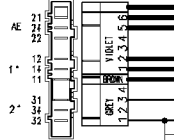

WIRE BROWN

Adjustable thermostat

132.02760/

Pressure switch Air chamber on tub

WIRE BROWN

132.02560/

Half load button

132.02510/