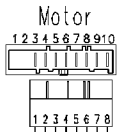

124 912450b

Temperature Heating element (washing)

Door safety interlock

Temperature probe

Drain pump

132.02550/

132.02650/

VS80

WIRE BROWN

Adjustable thermostat

132.02760/

Pressure switch Air chamber on tub

WIRE BROWN

132.02560/

Half load button

132.02510/