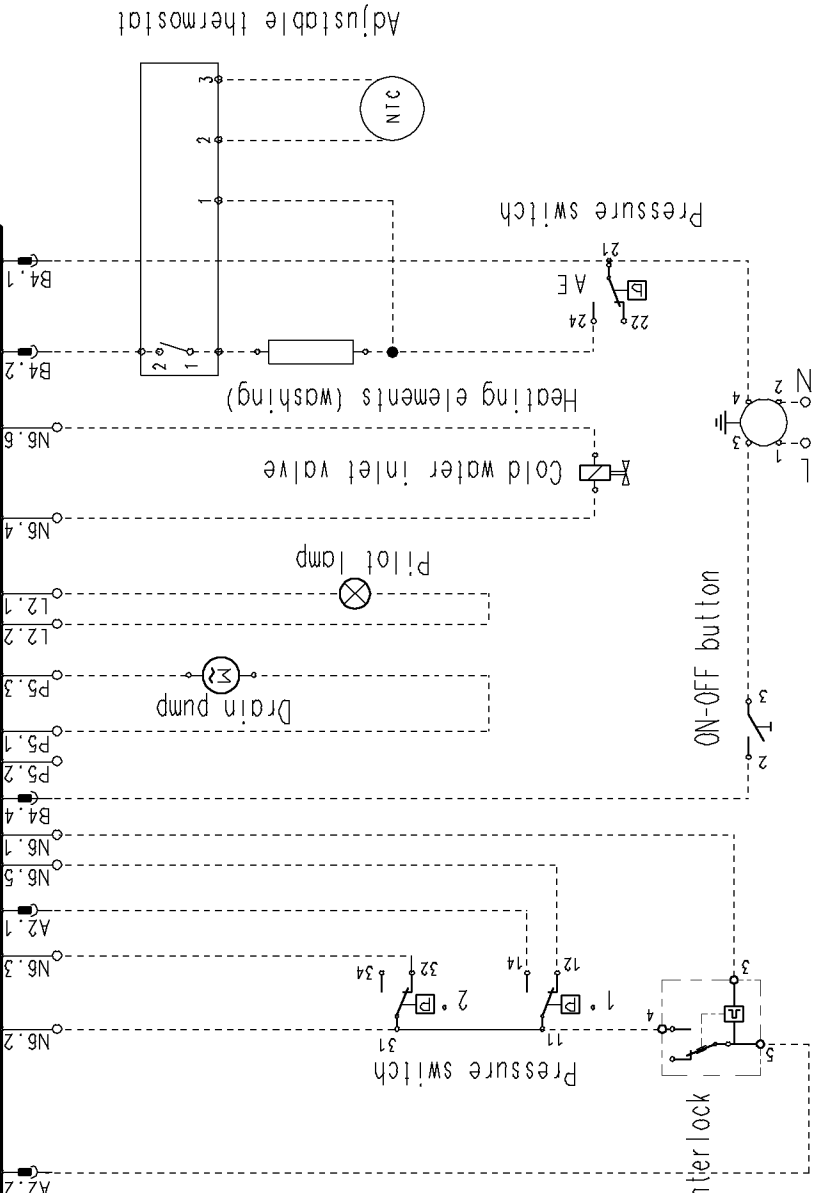

Rinse Hold Button Super Rinse button

Door safety interlock

ON-OFF button

Pressure switch

Heating elements (washing)

Cold water inlet valve

Pilot lamp

Drain pump

Adjustable thermostat

NTC