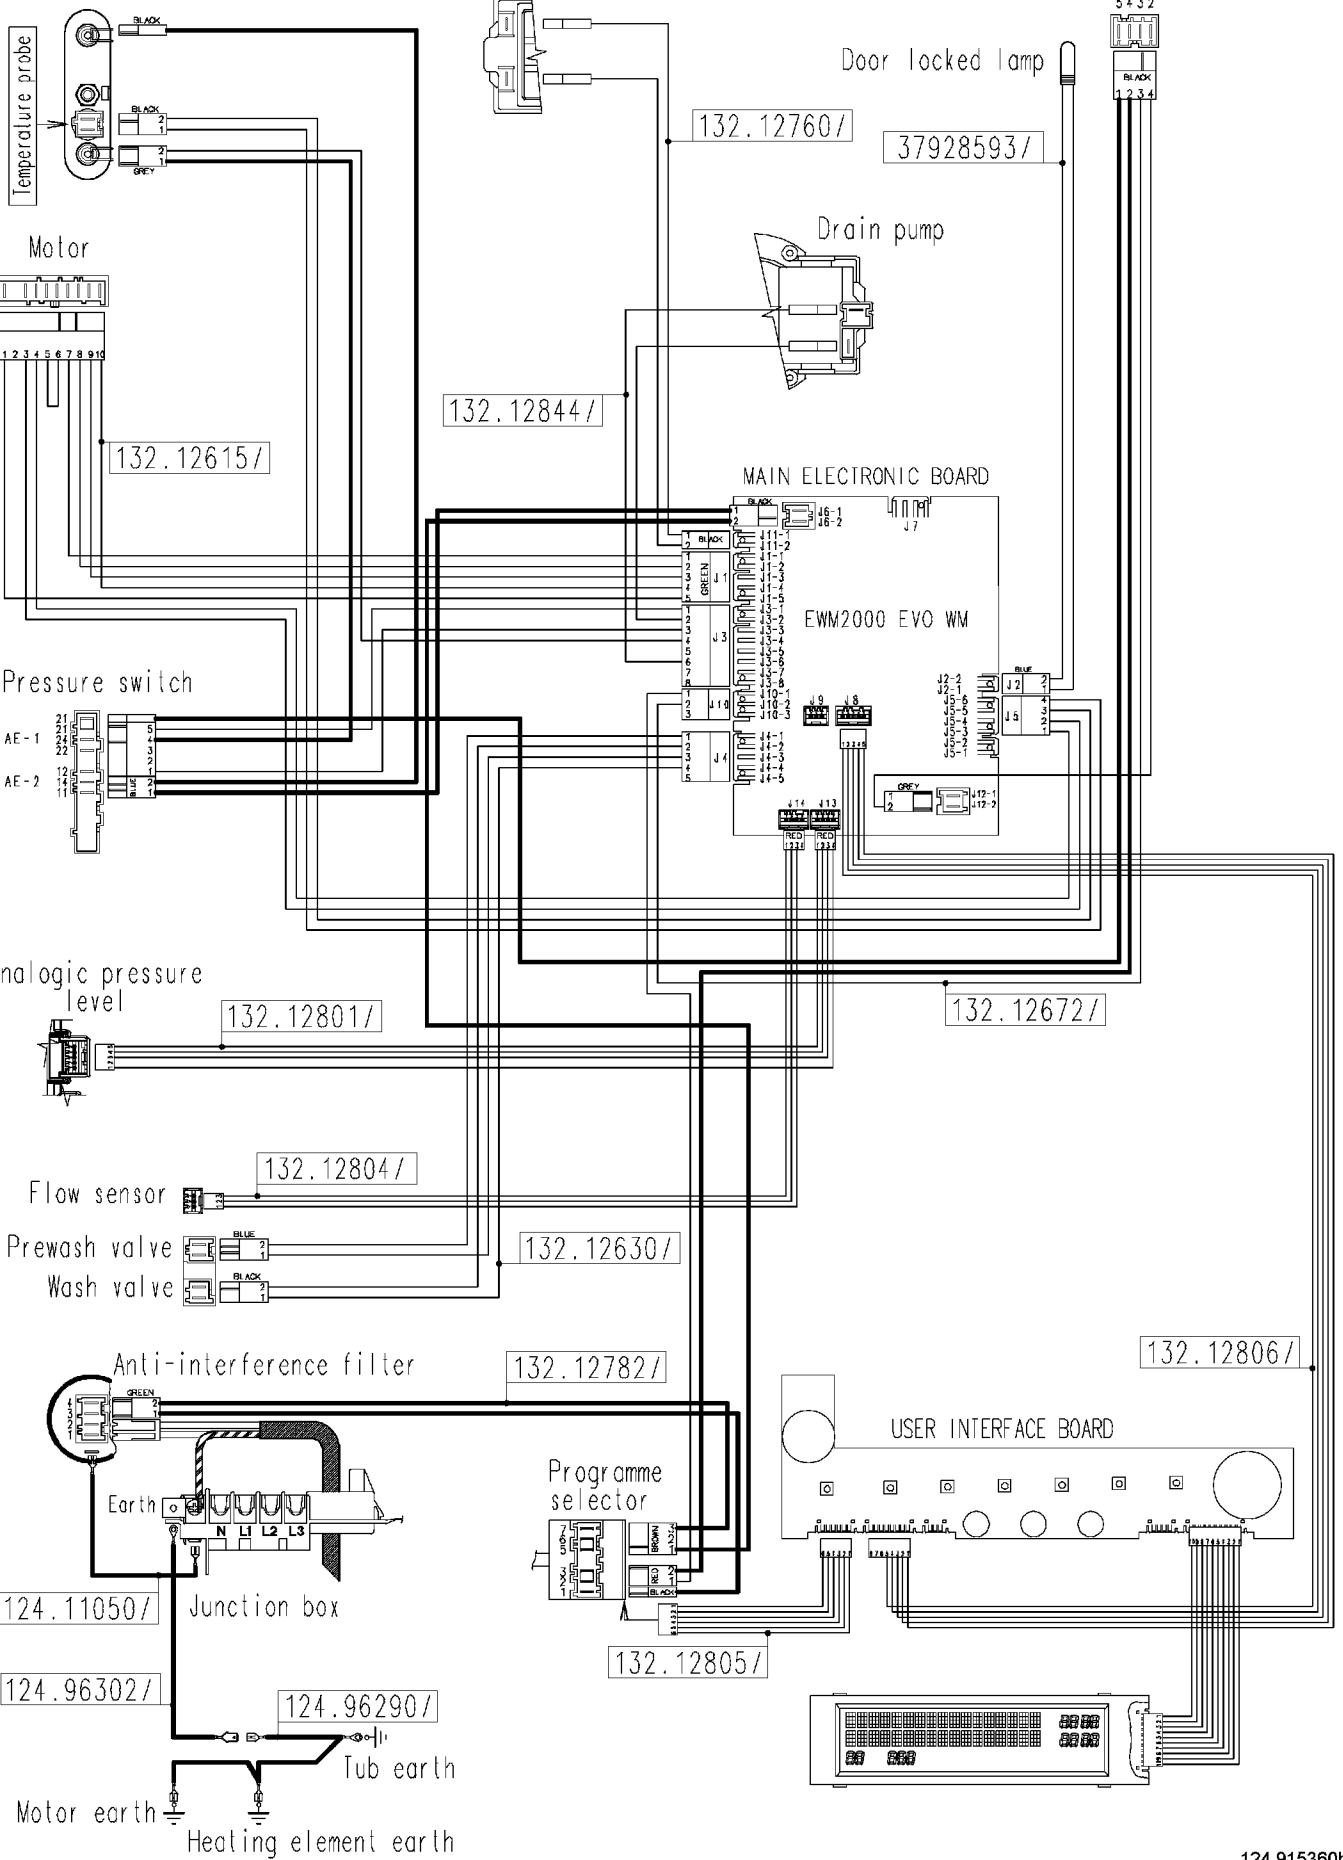

Heating elements

Recirculation pump

Door safety interlock

Temperature probe

Motor

Pressure switch

Analogic pressure level

Flow sensor

Prewash valve
Wash valve

Anti-interference filter

124.11050/

124.96302/

Motor earth

Heating element earth

132.12760/

37928593/

132.12844/

132.12615/

132.12801/

132.12804/

132.12630/

132.12782/

132.12805/

132.12672/