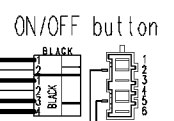

132.02190/

37928556/