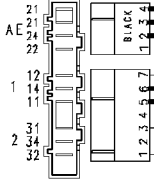

Motor

Door safety inter lock

Temperature probe

Heating elements (washing)

124.19230/

124.19242/

132.12570/

Drain pump

Air chamber on tub

Pressure switch (Air chamber on tub)

124.11270/

124.11272/

132.12530/

Adjustable thermostat

No-spin button

124.16950/