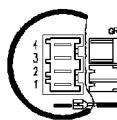

Cold water inlet valve

37928512/

Earth

132.12890/

Tub earth

124.11050/

Motor earth

Heating element earth