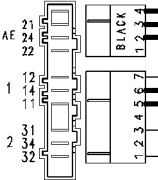

124.11270/

124.19135/

124.11660/

124.11272/

Pressure switch (Air chamber on tub)

Adjustable thermostat

Full Rinse Hold button

124.93350/