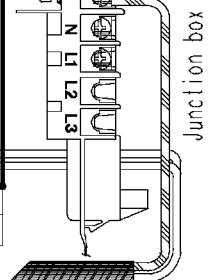

124.11270/

124.19135/

124.11660/

124.11272/

Pressure switch (Air chamber on tub)

Adjustable thermostat

Full Rinse Hold button

124.93350/

Super Rinse button

124.13760/

ON/OFF button

Earth

132.02310/

Pilot lamp

Cold water inlet valve

37928512/