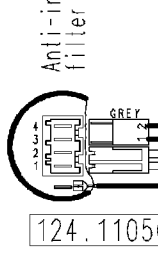

124.11270/

124.19135/

124.11660/

124.11272/

Pressure switch (Air chamber on tub)

Adjustable thermostat

Full Rinse Hold button

124.93350/

Super Rinse button

124.13760/

ON/OFF button

Earth

132.02310/

Pilot lamp

Cold water inlet valve

37928512/

124.34060/

Tub earth

Motor earth

Heating element earth