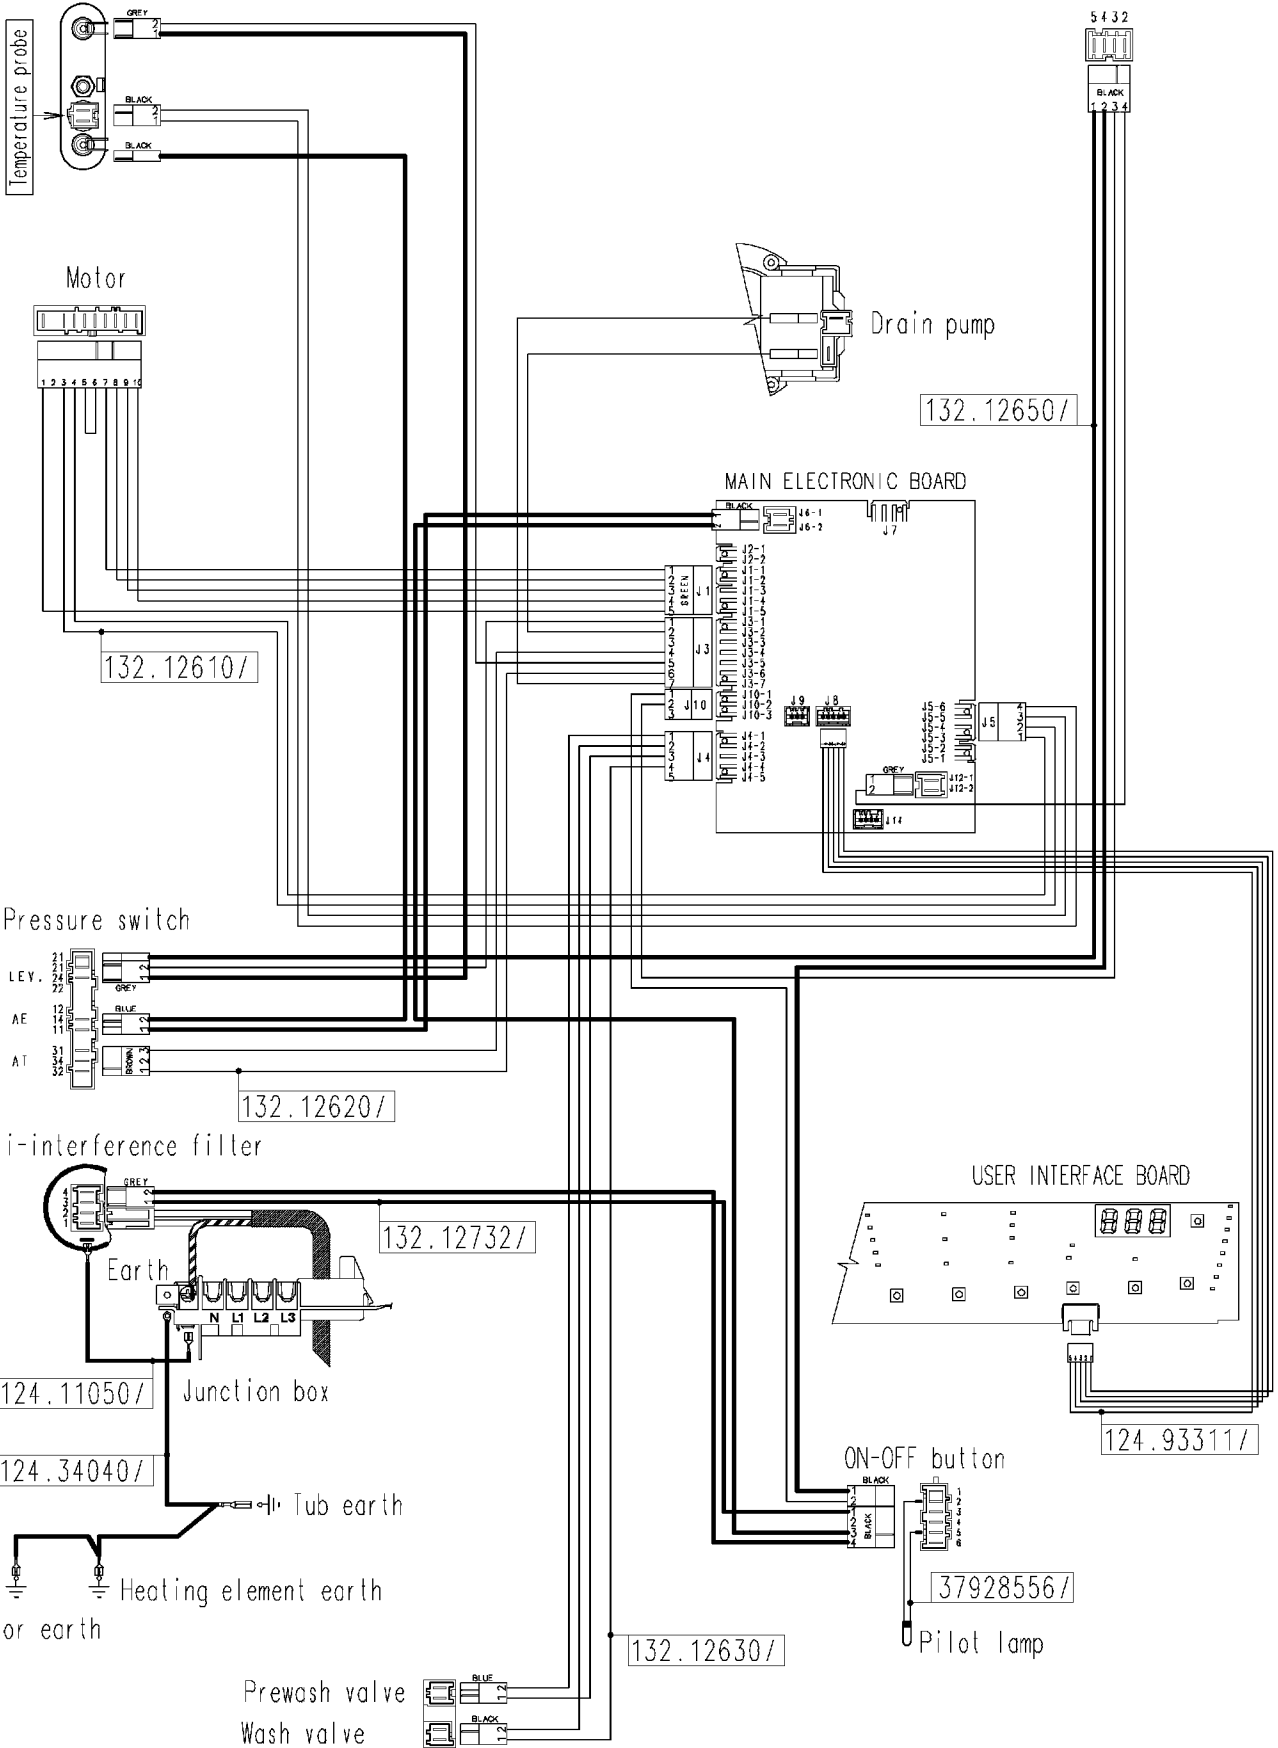

Heating elements (washing)

Door safety interlock

132.12610/

132.12650/

132.12620/

132.12732/

124.11050/

124.34040/

132.12630/

124.93311/

37928556/

Prewash valve  
Wash valve