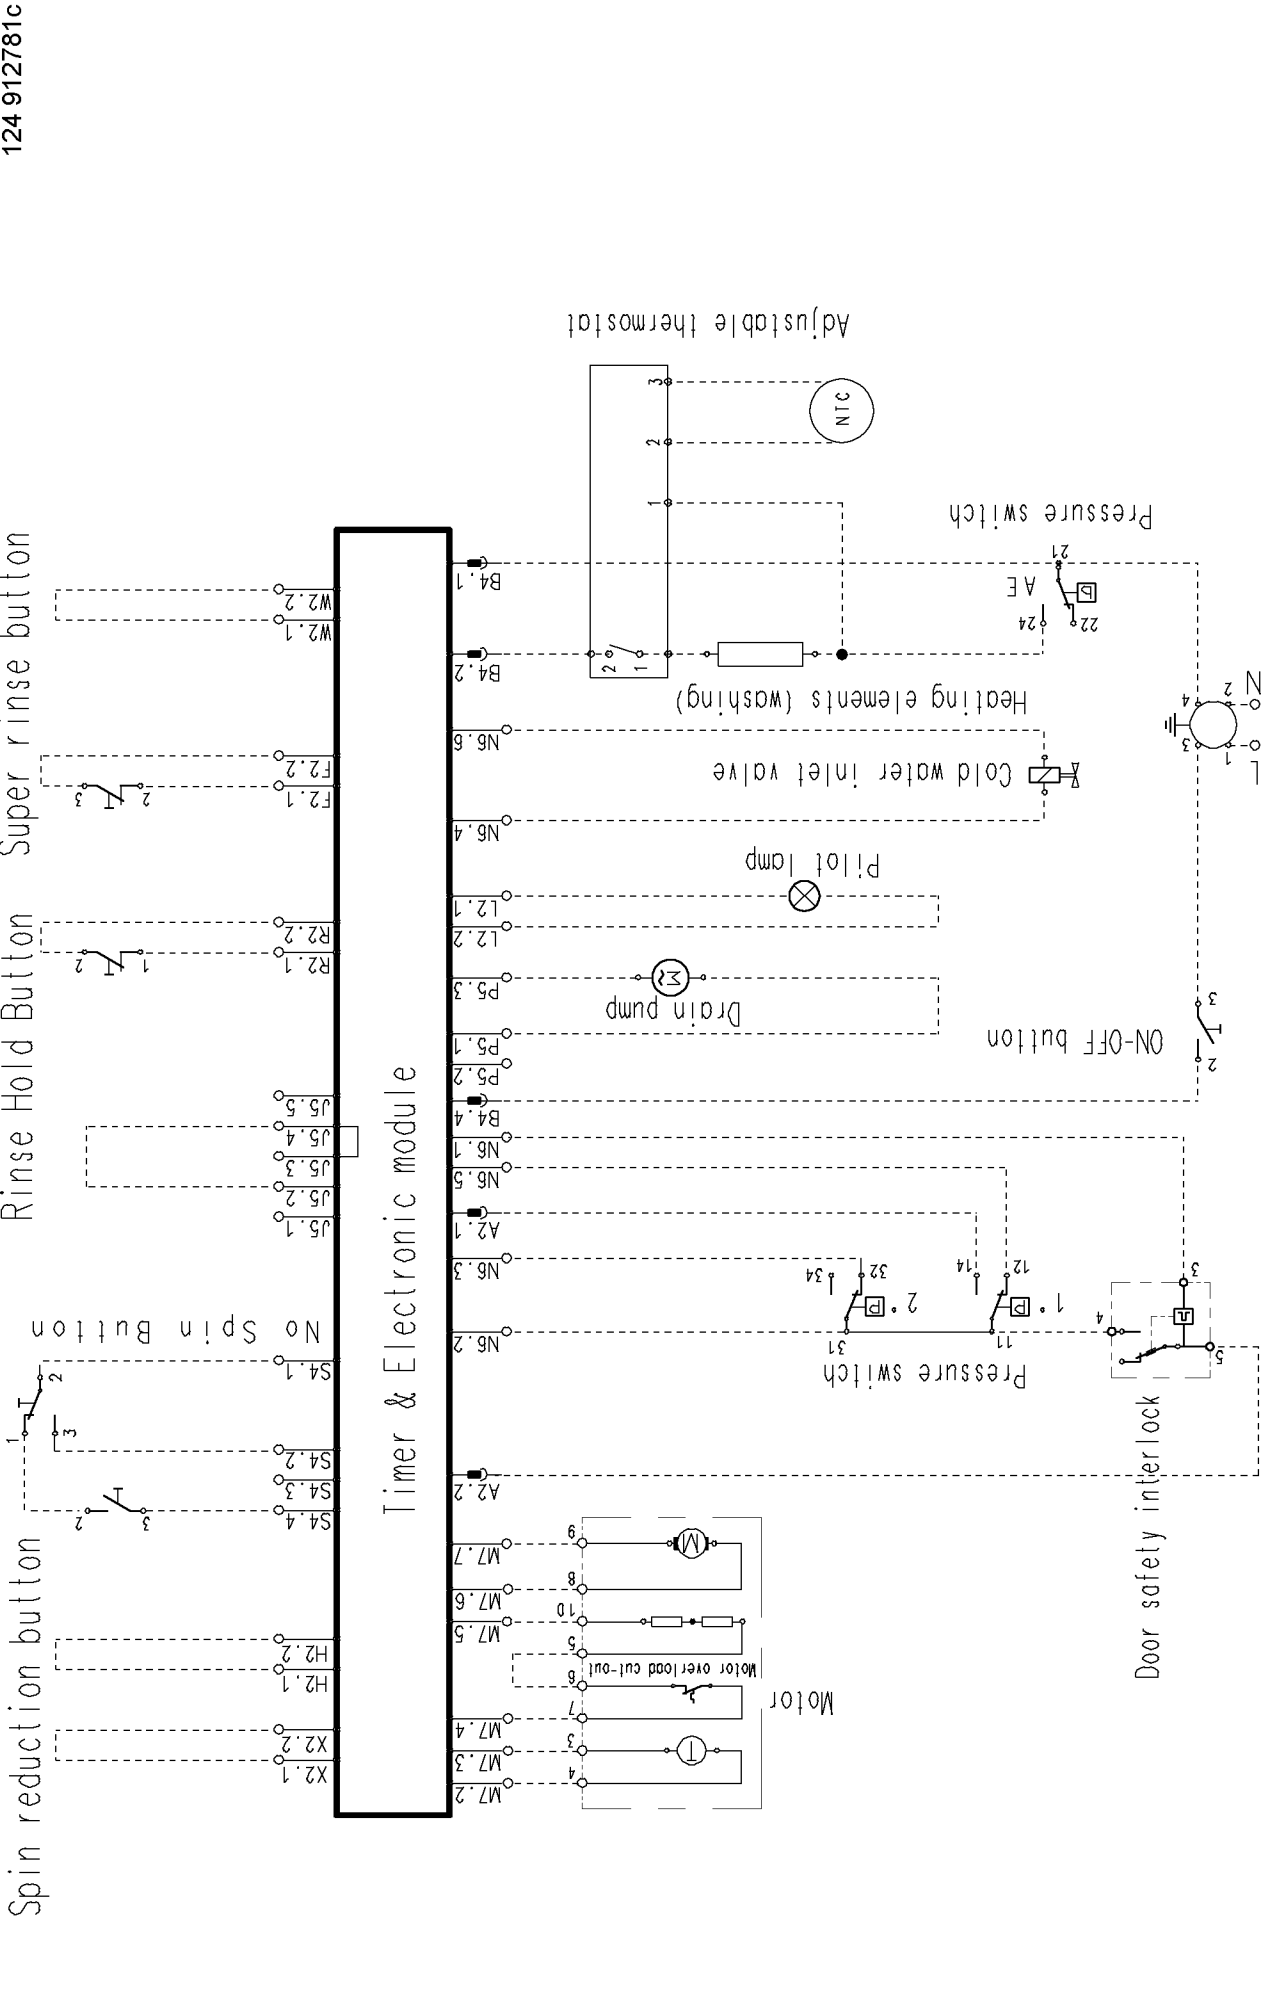

Spin reduction button

Rinse Hold Button

Super Rinse Button

Timer & Electronic module

Adjustable thermostat

NTC

Pressure switch

AE 21 22 24

Heating elements (washing)

Cold water inlet valve

Pilot lamp

Drain pump

ON-OFF button

Pressure switch

Door safety interlock

Motor

Motor overload cut-out