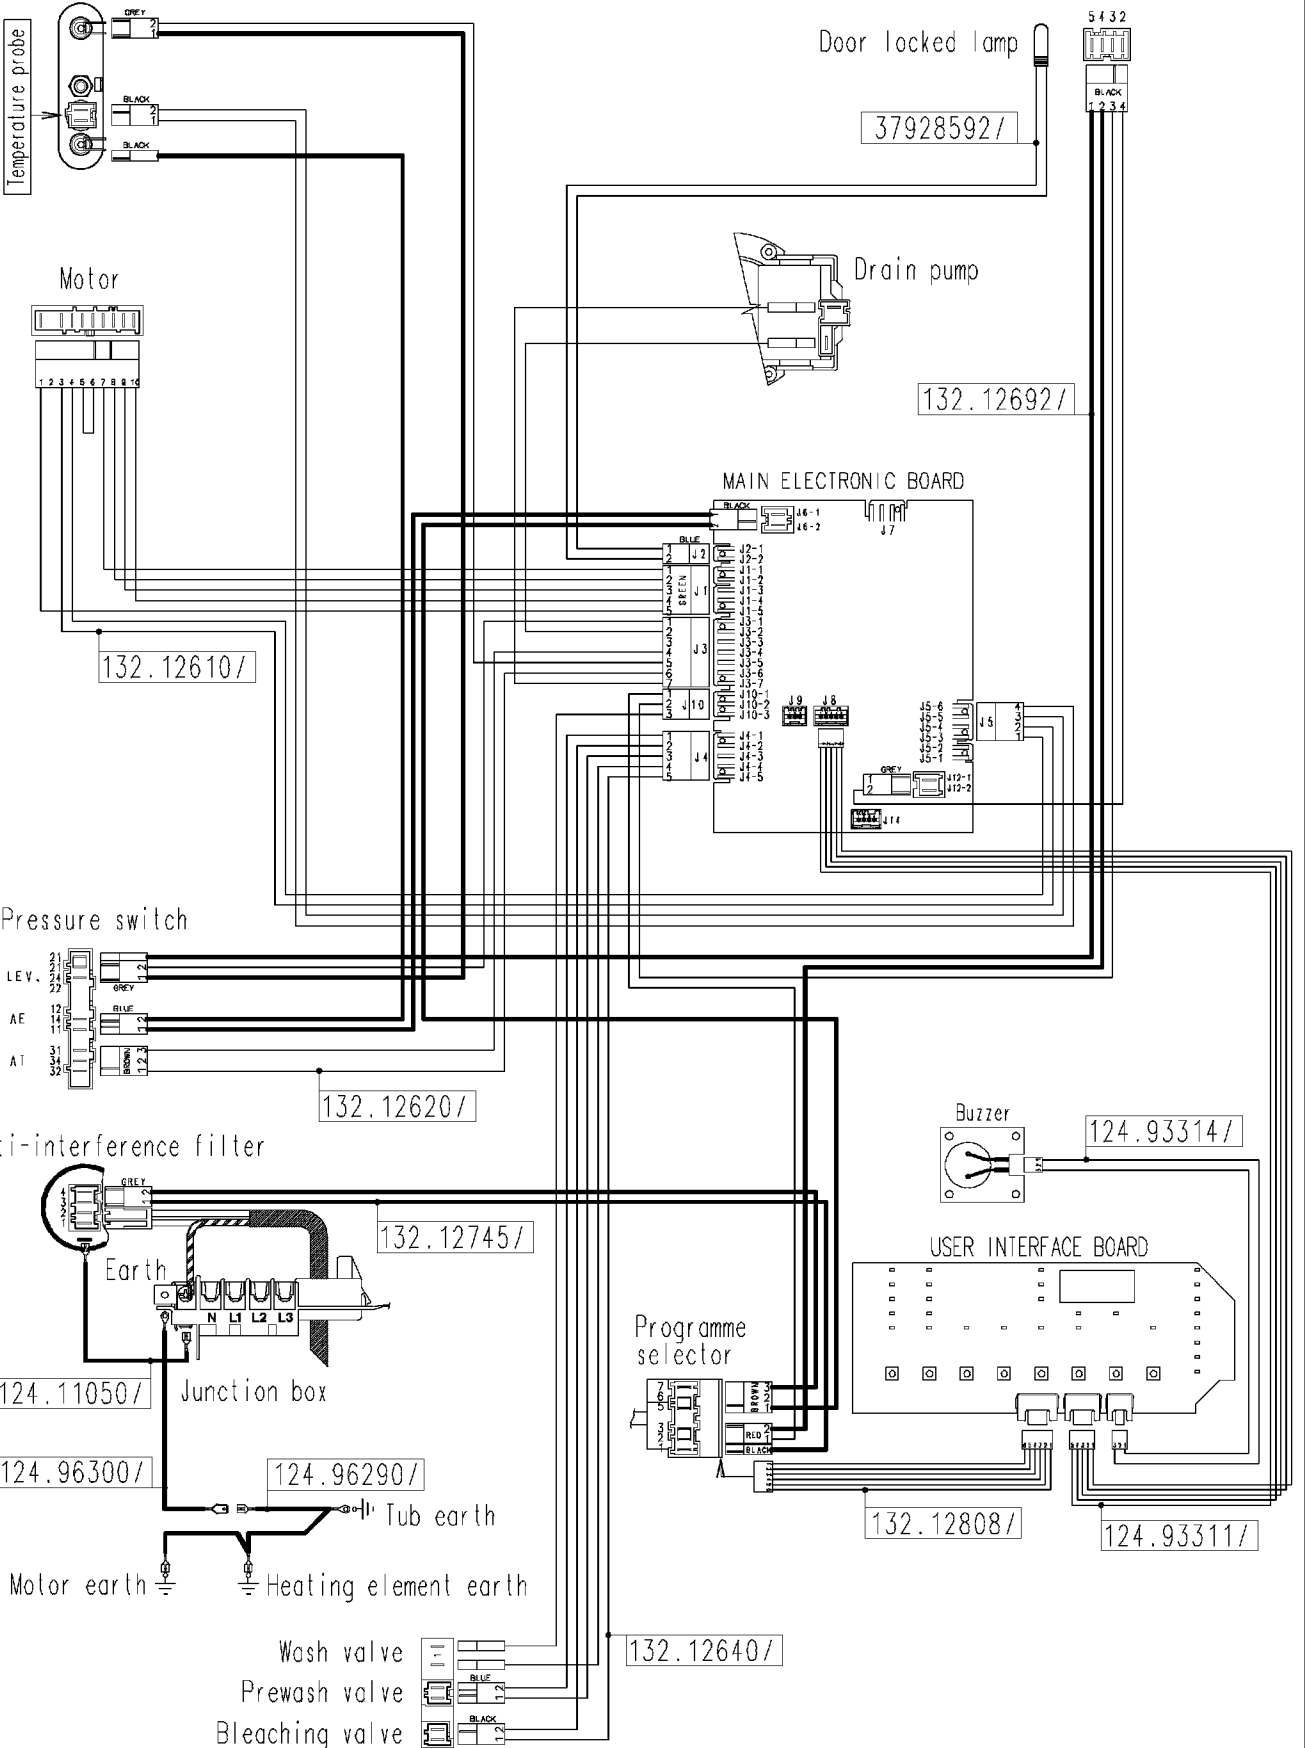

Heating elements (washing)

Door safety interlock

132.12610/

132.12692/

132.12620/

132.12745/

124.11050/

124.96300/

124.96290/

132.12640/

124.93314/

132.12808/

124.93311/

Wash valve
 Prewash valve
 Bleaching valve