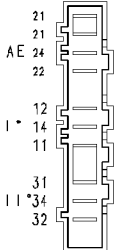

Blue
Brown
Black
Pink
Light-blue
Violet
Orange

124.34260/

Heating elements (washing)

Blue

Blue

Door safety interlock

Brown
Black
White

Violet

Violet

Drain pump

Pressure switch

Light-blue
Blue
Black
White
Orange

Adjustable thermostat

Rinse-hold button

Orange
Orange
BLUE

Capacitor

White
Brown
Brown

Half load button

Violet
Violet
RED

ON/OFF button

Blue

Pilot lamp