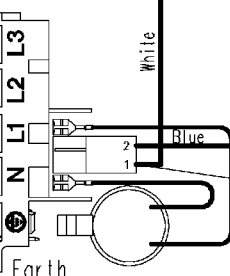

Capacitor

White
Brown
Brown

Half load button

Violet
Violet
RED

ON/OFF button

Blue

Pilot lamp

Junction box

BROWN

LIGHT-BLUE

GREEN-YELLOW

White

Blue

Tub earth

Motor earth

Heating element earth