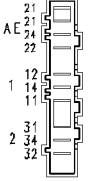

Drain pump

124.93112/

124.19134/

37928512/

Pilot lamp

Pressure switch (Air chamber on tub)

132.12530/

Adjustable thermostat

124.13750/

Half load button

Anti-interference filter

132.12540/

ON-OFF button

Earth

124.11050/

Cold water inlet valve