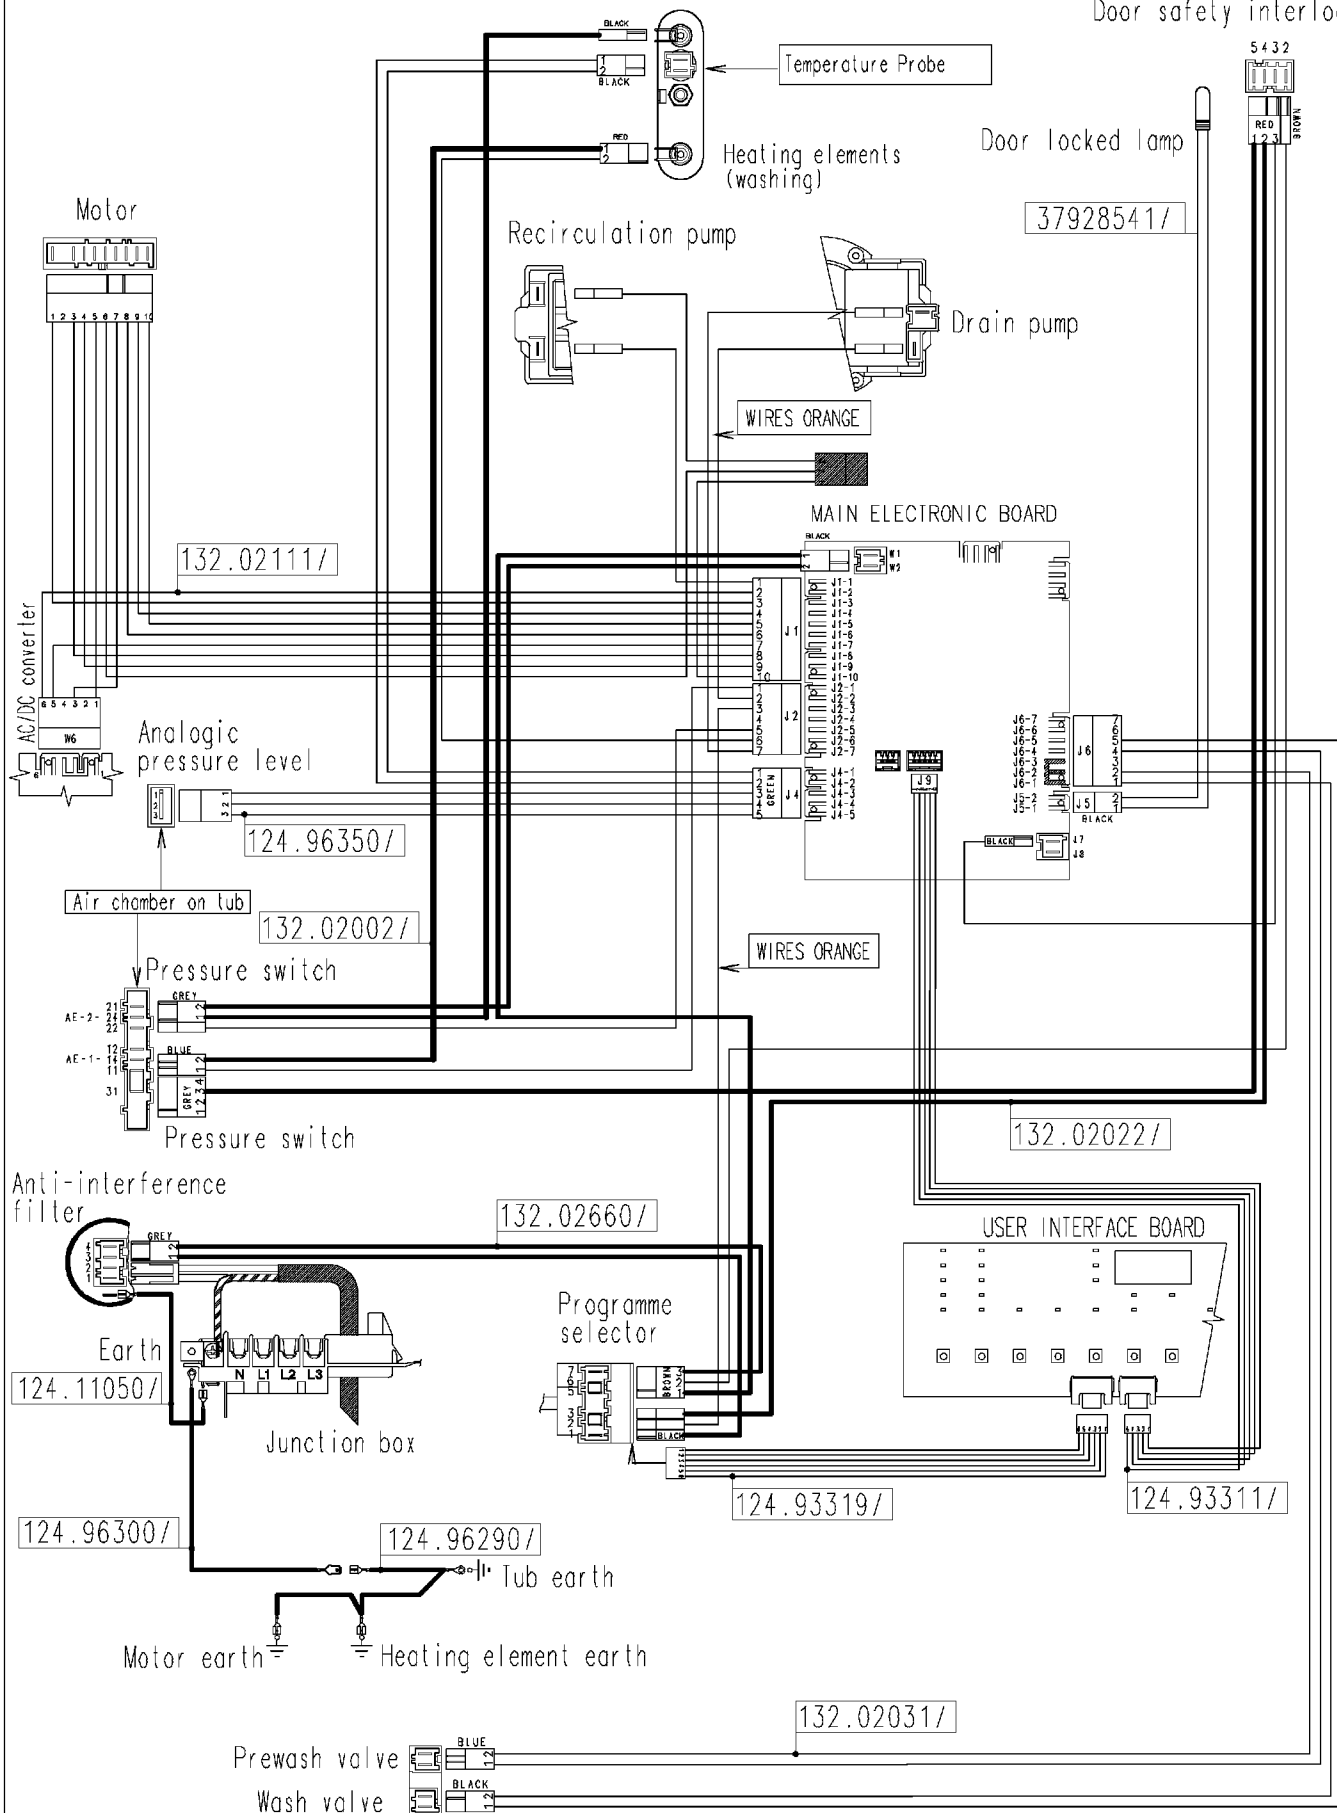

Door safety interlock

Prewash valve BLUE
 Wash valve BLACK