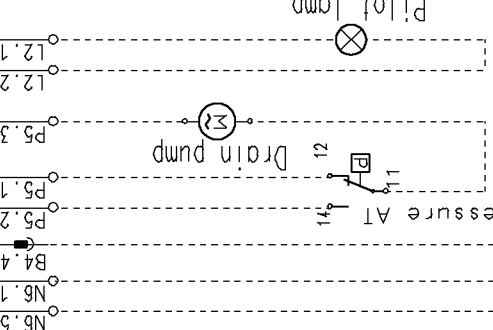

Super rinse button

Rinse Hold button

Speed regulator

Adjustable thermostat