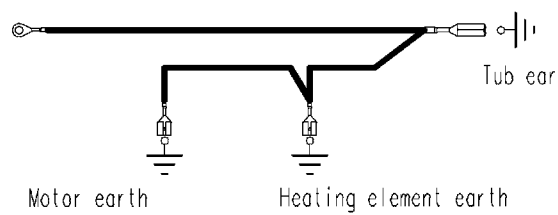

Junction box

Rinse Hold button

Super rinsing button

No-spin button

ON/OFF button

Earth

Pilot lamp

Cold water inlet valve