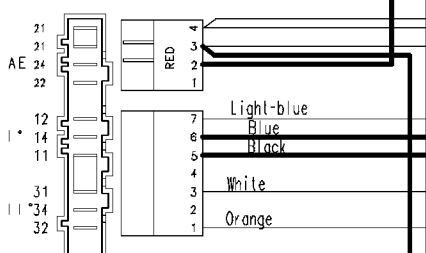

Motor

Heating elements (washing)

124.34210/

Door safety interlock

Temperature probe

Pressure switch (Air chamber on tub)

Adjustable thermostat

Capacitor