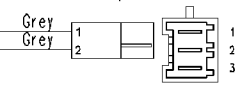

Junction box

Rinse Hold button

Super rinsing button

No-spin button

ON/OFF button

Earth

Pilot lamp

Cold water inlet valve