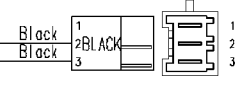

Super rinsing button