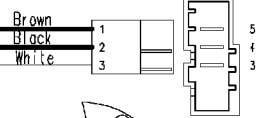

Motor

Heating elements (washing)

124.34210/

Door safety interlock

Temperature probe

Pressure switch (Air chamber on tub)

Adjustable thermostat

Capacitor