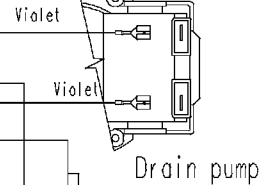

Motor

Heating elements (washing)

124.34210/

Door safety interlock

Temperature probe

Pressure switch (Air chamber on tub)

Adjustable thermostat

Capacitor

Junction box

Rinse Hold button

Super rinsing button

No-spin button

ON/OFF button

Earth

Pilot lamp

Cold water inlet valve