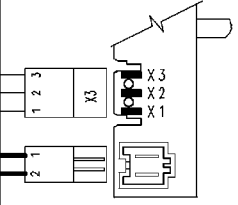

Motor

Heating elements (washing)

124.34210/

Door safety interlock

Temperature probe

Pressure switch (Air chamber on tub)

Adjustable thermostat

Capacitor

Junction box

Rinse Hold button

Super rinsing button

No-spin button

ON/OFF button

Earth

Pilot lamp

Cold water inlet valve