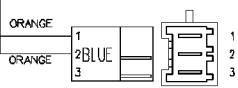

Rinse Hold button