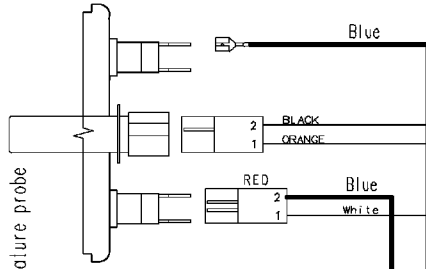

Motor

Heating elements (washing)

124.34210/

Door safety interlock

Temperature probe

Pressure switch (Air chamber on tub)

Adjustable thermostat

Capacitor

Junction box

Rinse Hold button

Super rinsing button

No-spin button

ON/OFF button

Earth

Pilot lamp

Cold water inlet valve