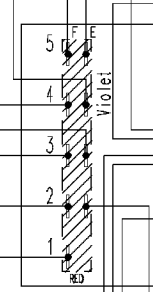

Motor

Heating elements (washing)

124.34210/

Door safety interlock

Temperature probe

Pressure switch (Air chamber on tub)

Adjustable thermostat

Capacitor

Junction box

Rinse Hold button

Super rinsing button

No-spin button

ON/OFF button

Earth

Pilot lamp

Cold water inlet valve