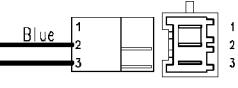

Junction box

Rinse Hold button

Super rinsing button

No-spin button

ON/OFF button

Earth

Pilot lamp

Cold water inlet valve