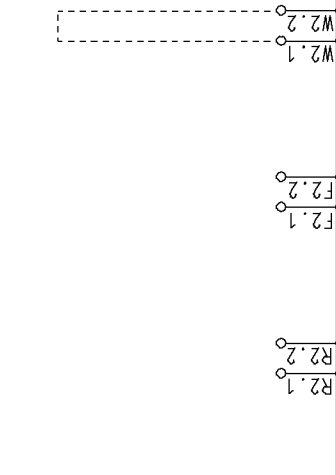

Spin reduction button

Timer & Electronic module