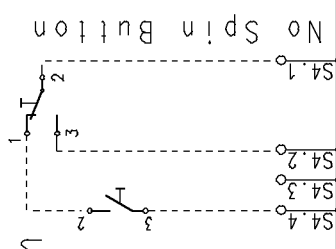

Spin reduction button

Timer & Electronic module