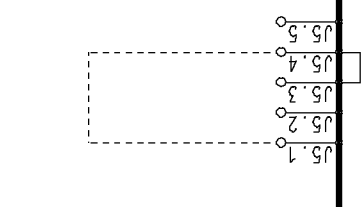

Spin reduction button

Timer & Electronic module