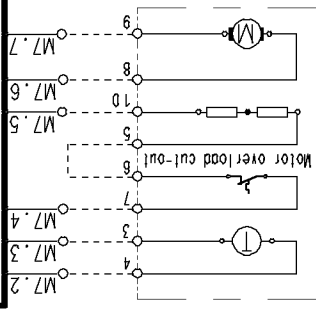

Super rinse button

Timer & Electronic module

Speed regulator

H2.1 H2.2 X2.1 X2.2

S4.1 S4.2 S4.3 S4.4

J5.1 J5.2 J5.3 J5.4 J5.5

R2.1 R2.2

F2.1 F2.2

W2.1 W2.2

Adjustable thermostat

Heating elements (washing)

Pilot lamp

Cold water inlet valve

Pressure switch

ON-OFF button

Door safety interlock