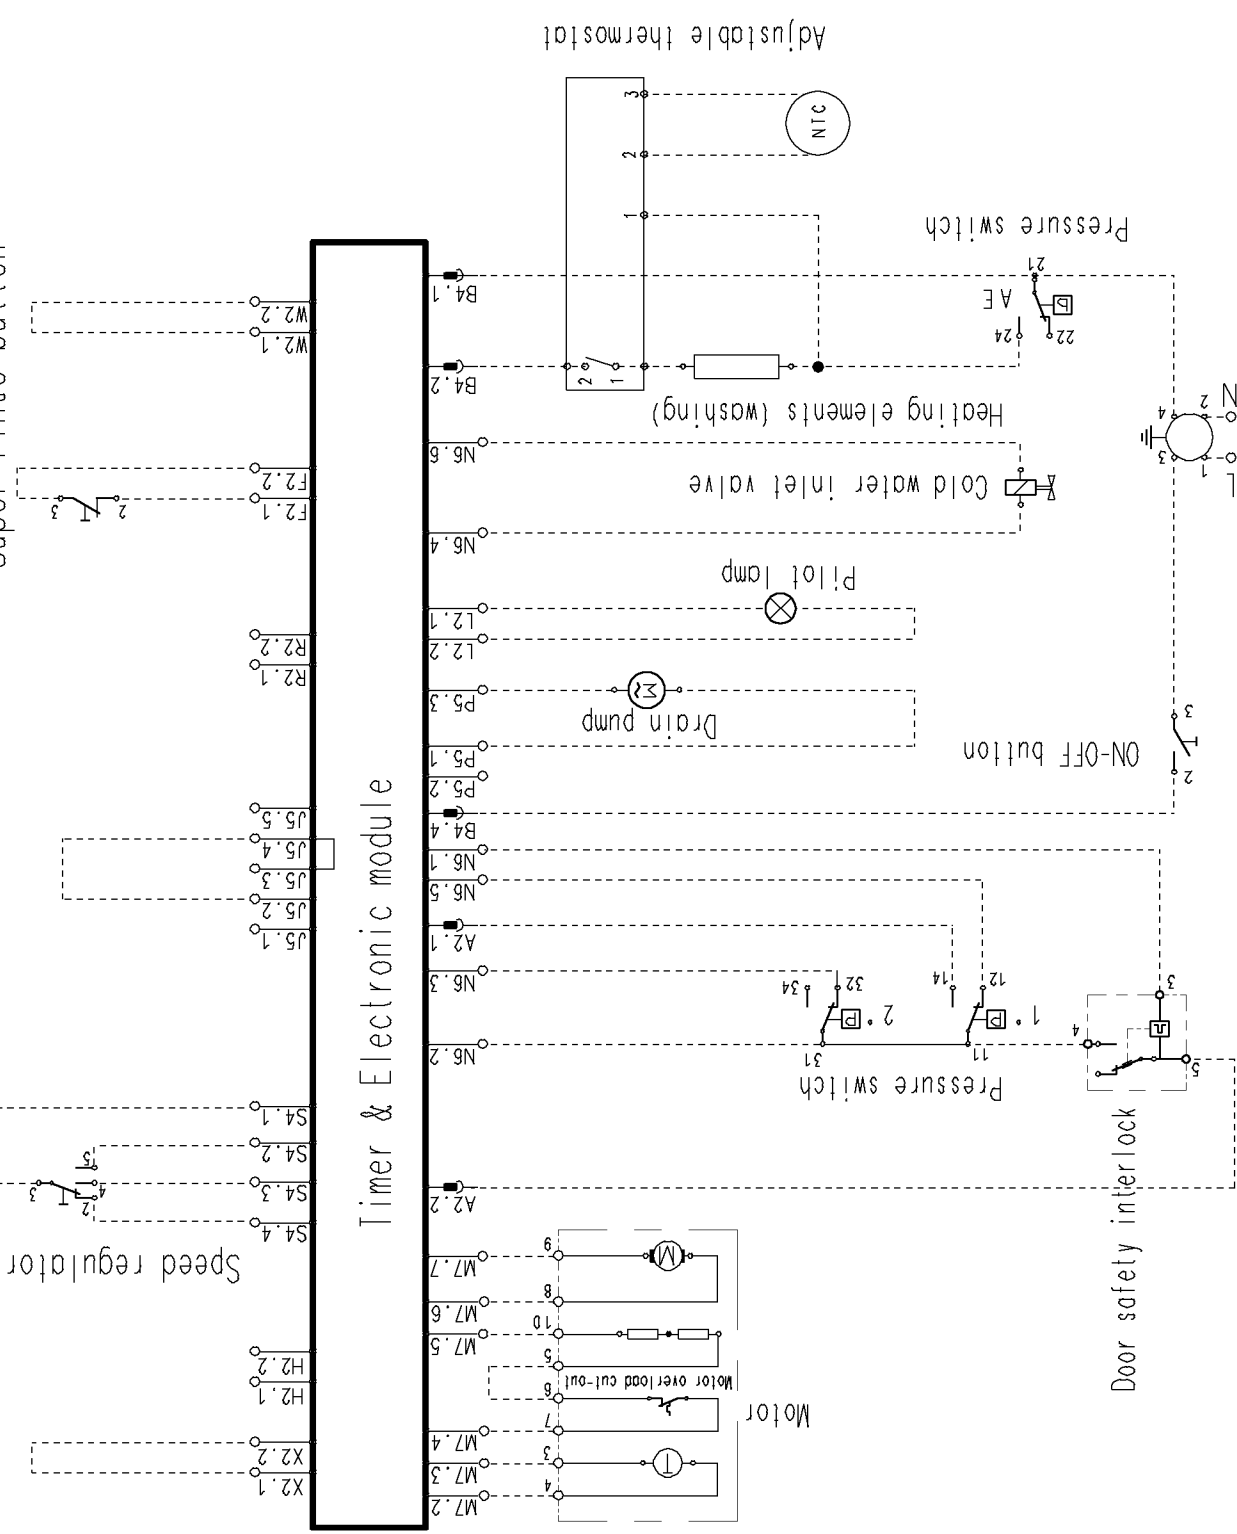

Super rinse button

Timer & Electronic module

Speed regulator

H2.1 H2.2 X2.1 X2.2

S4.1 S4.2 S4.3 S4.4

J5.1 J5.2 J5.3 J5.4 J5.5

R2.1 R2.2

F2.1 F2.2

W2.1 W2.2

Adjustable thermostat

Heating elements (washing)

Pilot lamp

Cold water inlet valve

Pressure switch

ON-OFF button

Door safety interlock