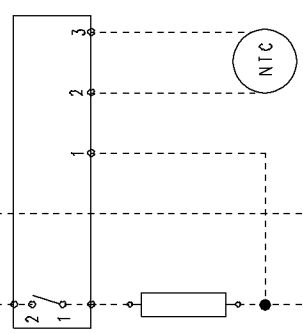

Super rinse button

Timer & Electronic module

Speed regulator

H2.1 H2.2 X2.1 X2.2

S4.1 S4.2 S4.3 S4.4

J5.1 J5.2 J5.3 J5.4 J5.5

R2.1 R2.2

F2.1 F2.2

W2.1 W2.2

Adjustable thermostat

Heating elements (washing)

Pilot lamp

Cold water inlet valve

Pressure switch

ON-OFF button

Door safety interlock