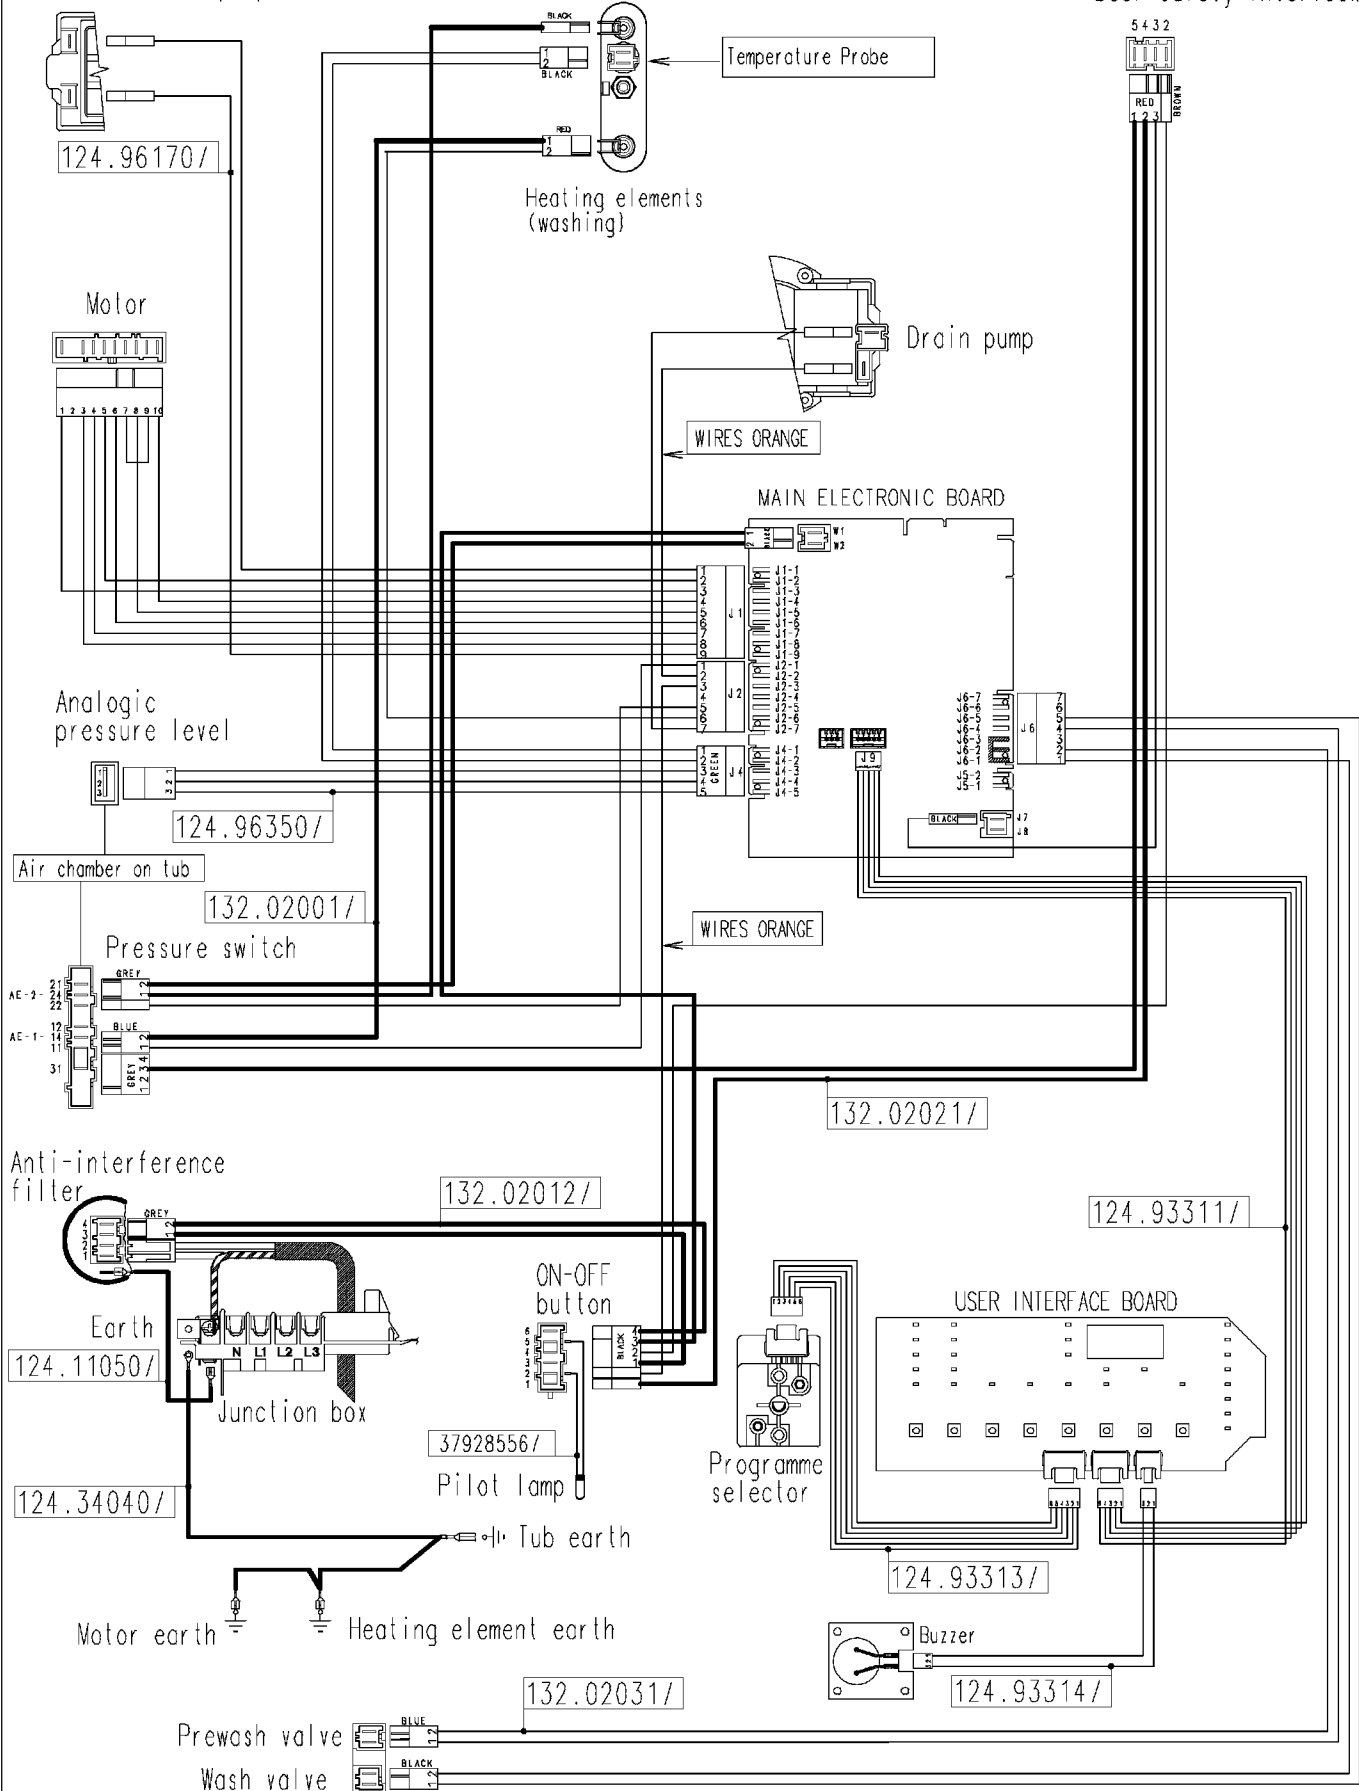

Recirculation pump

Door safety interlock

Temperature Probe

Heating elements (washing)

Drain pump

MAIN ELECTRONIC BOARD

Motor

Analogic pressure level

Air chamber on tub

Pressure switch

Anti-interference filter

Earth

Junction box

ON-OFF button

Pilot lamp

Programme selector

USER INTERFACE BOARD

Buzzer

Prewash valve

Wash valve

WIRES ORANGE

WIRES ORANGE

132.02021/

124.93311/

132.02012/

124.11050/

124.34040/

37928556/

124.93313/

124.93314/

132.02031/

124.96170/

124.96350/

132.02001/

5 4 3 2
RED
1 2 3
RETURN

AE-2- 21
22
AE-1- 12
14
31