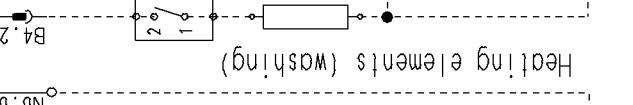

Super rinse button

Speed regulator

Door safety interlock

ON-OFF button