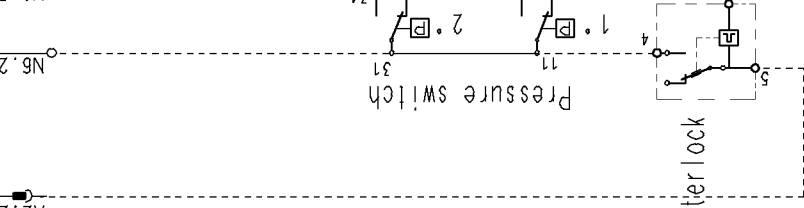

Super rinse button

Speed regulator

Door safety interlock

ON-OFF button