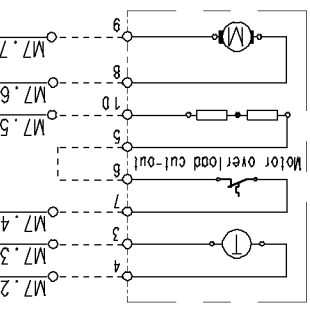

Super rinse button

Speed regulator

Door safety interlock

ON-OFF button