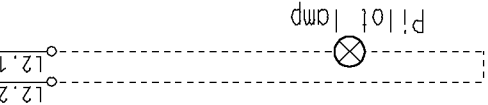

Super rinse button

Speed regulator

Door safety interlock

ON-OFF button