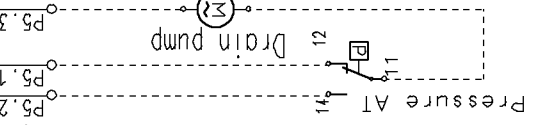

Super rinse button

Speed regulator

Door safety interlock

ON-OFF button