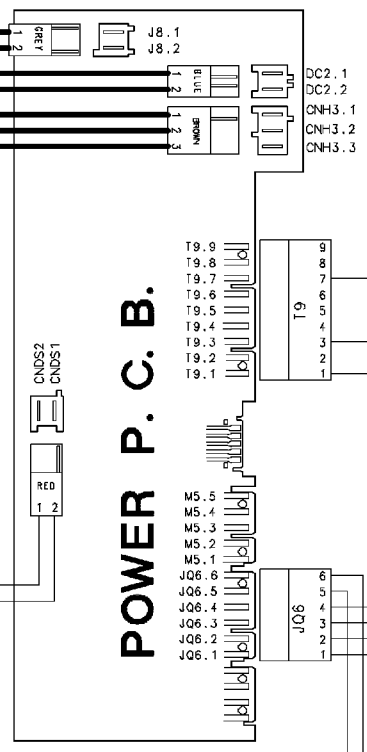

Junction box+  
Anti-interference filter

Motor capacitor

Motor  
GREY  
1 2 3 4  
**125.44700/**

**125.44670/**

**125.44680/**

**125.44660/**

**125.44650/**

Heating element

Level switch

Door safety  
interlock