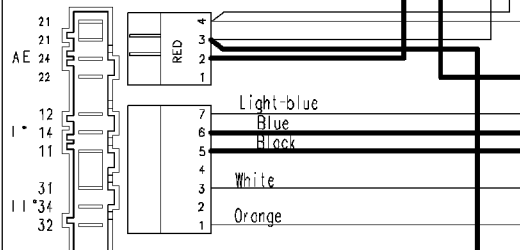

132.12430/

Door safety interlock

Adjustable thermostat

Pressure switch

Half load button

Rinse-hold button

Capacitor

Pilot lamp

Tub earth

Motor earth

Heating element earth

Cold water inlet valve