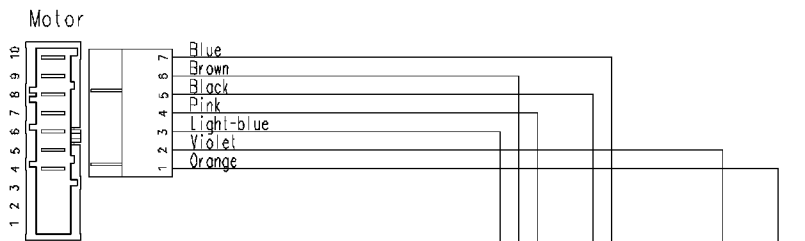

132.12430/

Door safety interlock

Adjustable thermostat

Pressure switch

Half load button

Rinse-hold button

Capacitor

Pilot lamp

Tub earth

Motor earth

Heating element earth

Cold water inlet valve