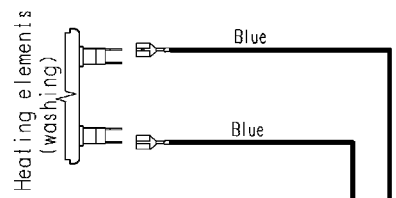

132.12430/

Door safety interlock

Adjustable thermostat

Pressure switch

Half load button

Rinse-hold button

Capacitor

Pilot lamp

Tub earth

Motor earth

Heating element earth

Cold water inlet valve