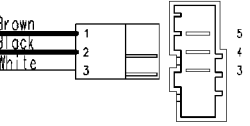

132.12430/

Door safety interlock

Adjustable thermostat

Pressure switch

Half load button

Rinse-hold button

Capacitor

Pilot lamp

Tub earth

Motor earth

Heating element earth

Cold water inlet valve