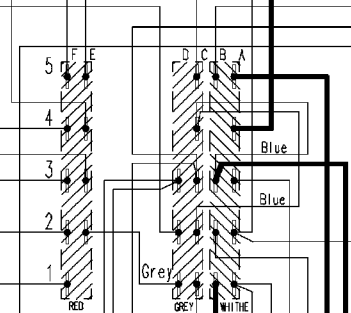

132.12430/

Door safety interlock

Adjustable thermostat

Pressure switch

Half load button

Rinse-hold button

Capacitor

Pilot lamp

Tub earth

Motor earth

Heating element earth

Cold water inlet valve