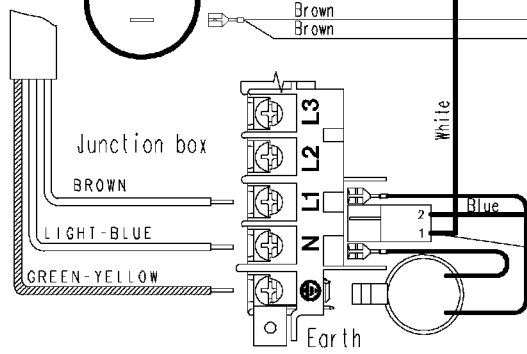

132.12430/

Door safety interlock

Adjustable thermostat

Pressure switch

Half load button

Rinse-hold button

Capacitor

Pilot lamp

Tub earth

Motor earth

Heating element earth

Cold water inlet valve