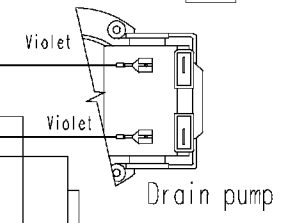

132.12440/

Door safety interlock

Pressure switch

Half load button

No-spin button

Rinse-hold button

Capacitor

Junction box

Earth

Tub earth Cold water inlet valve

Pilot lamp