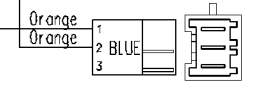

132.12440/

Door safety interlock

Pressure switch

Half load button

No-spin button

Rinse-hold button

Capacitor

Junction box