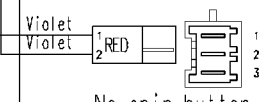

132.12440/

Door safety interlock

Pressure switch

Half load button

No-spin button

Rinse-hold button

Capacitor

Junction box