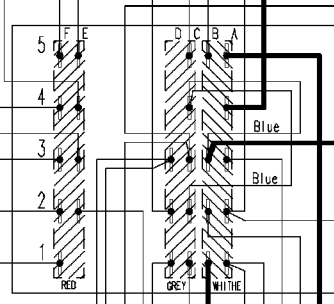

132.12440/

Door safety interlock

Pressure switch

Half load button

No-spin button

Rinse-hold button

Capacitor

Junction box

Earth

Tub earth Cold water inlet valve

Pilot lamp