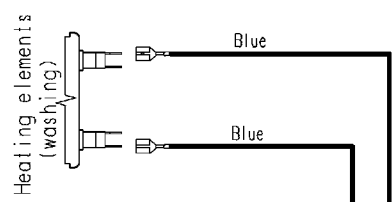

132.12440/

Door safety interlock

Pressure switch

Half load button

No-spin button

Rinse-hold button

Capacitor

Junction box

Earth

Tub earth Cold water inlet valve

Pilot lamp