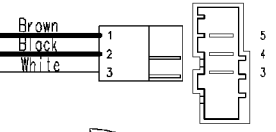

132.12440/

Door safety interlock

Pressure switch

Half load button

No-spin button

Rinse-hold button

Capacitor

Junction box