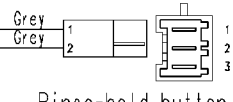

132.12440/

Door safety interlock

Pressure switch

Half load button

No-spin button

Rinse-hold button

Capacitor

Junction box