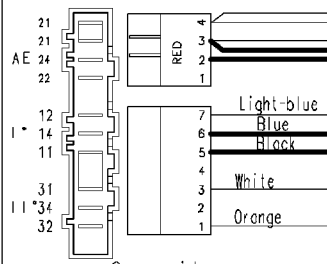

132.12440/

Door safety interlock

Pressure switch

Half load button

No-spin button

Rinse-hold button

Capacitor

Junction box