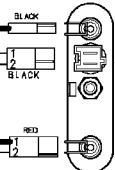

124 872065b

Motor